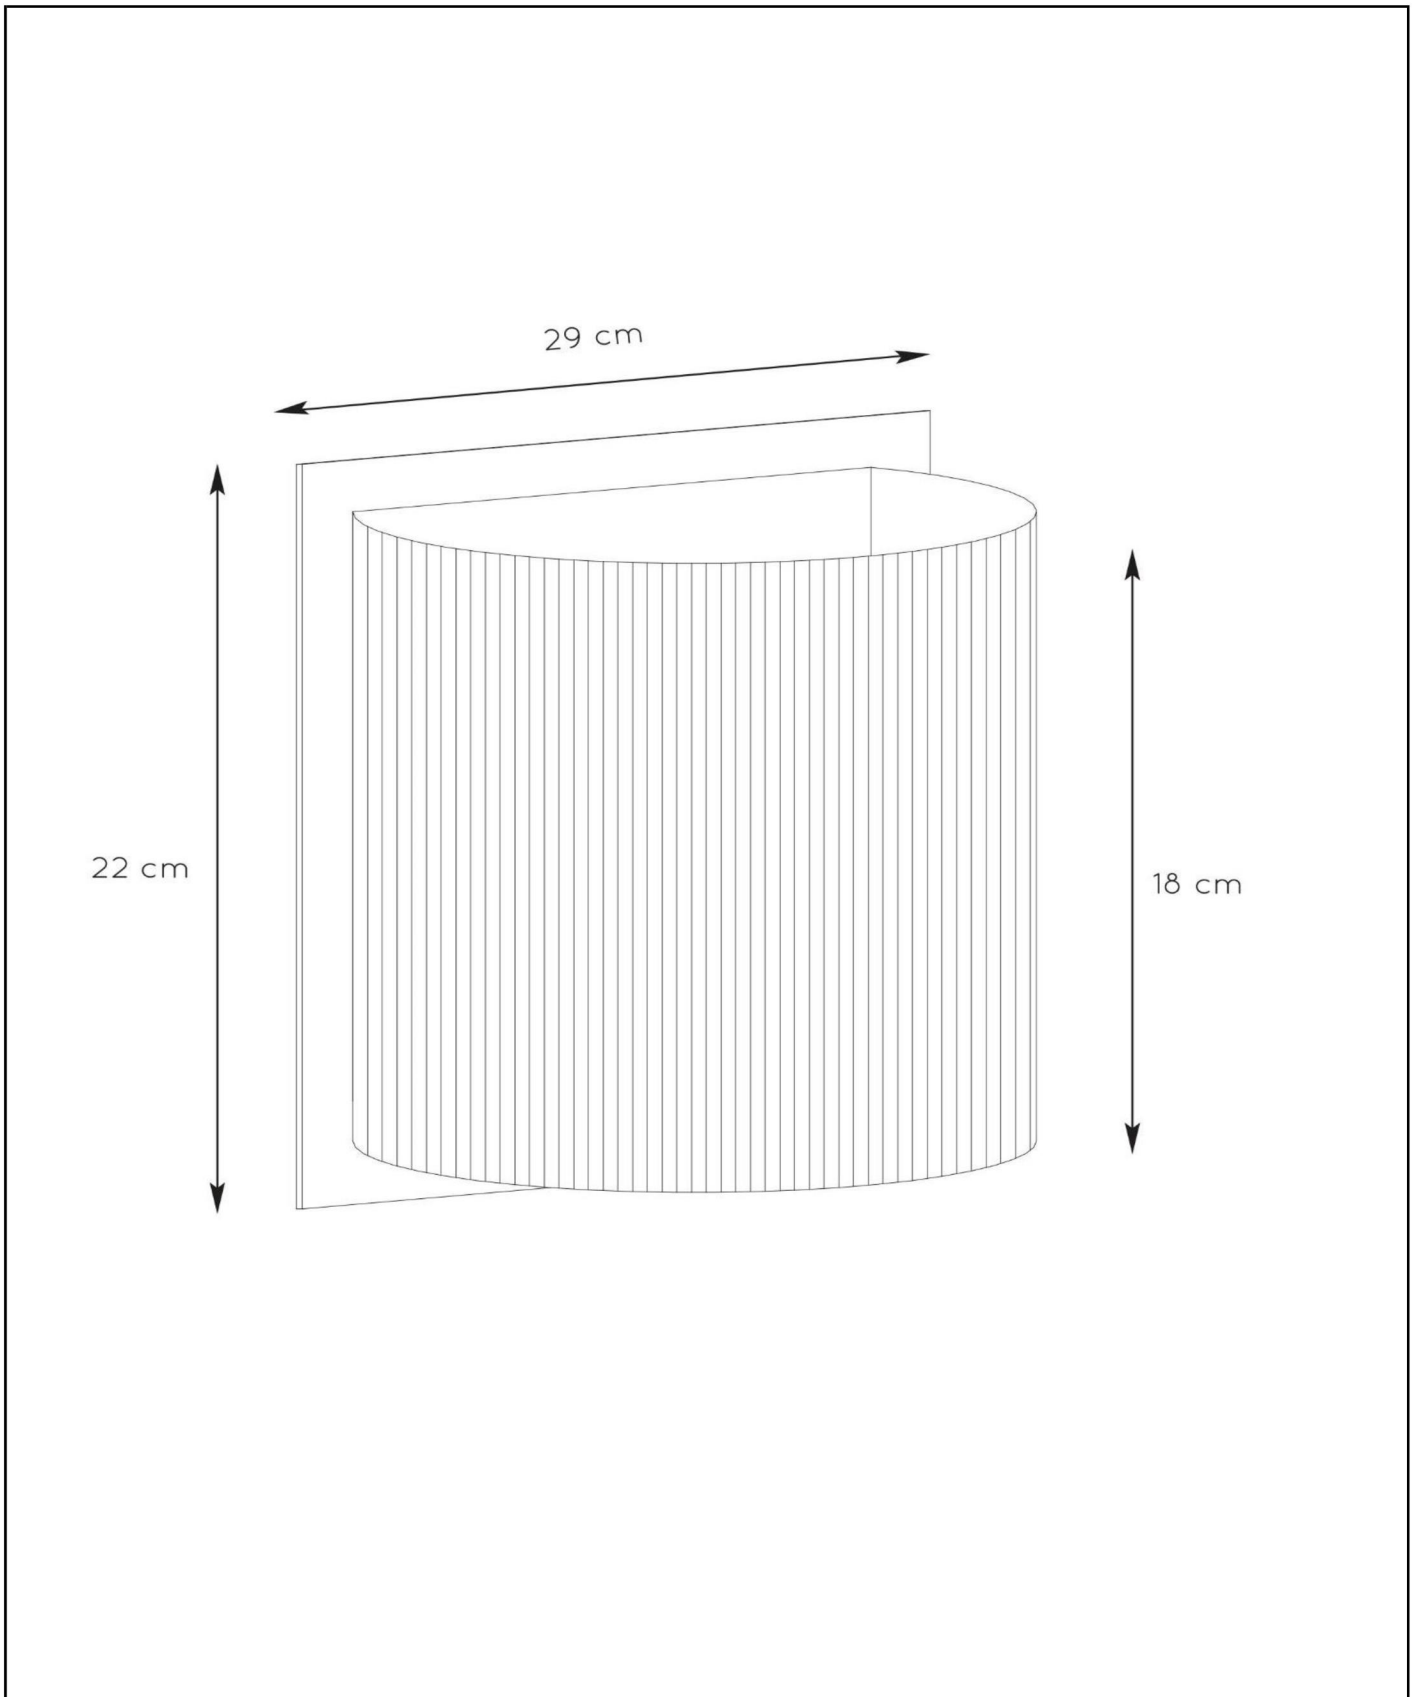

# MAGIUS

Item number: 03229/01/30  
EAN code: 54 11212031174

For more specifications or dimensions of this product please visit [www.lucide.com](http://www.lucide.com)