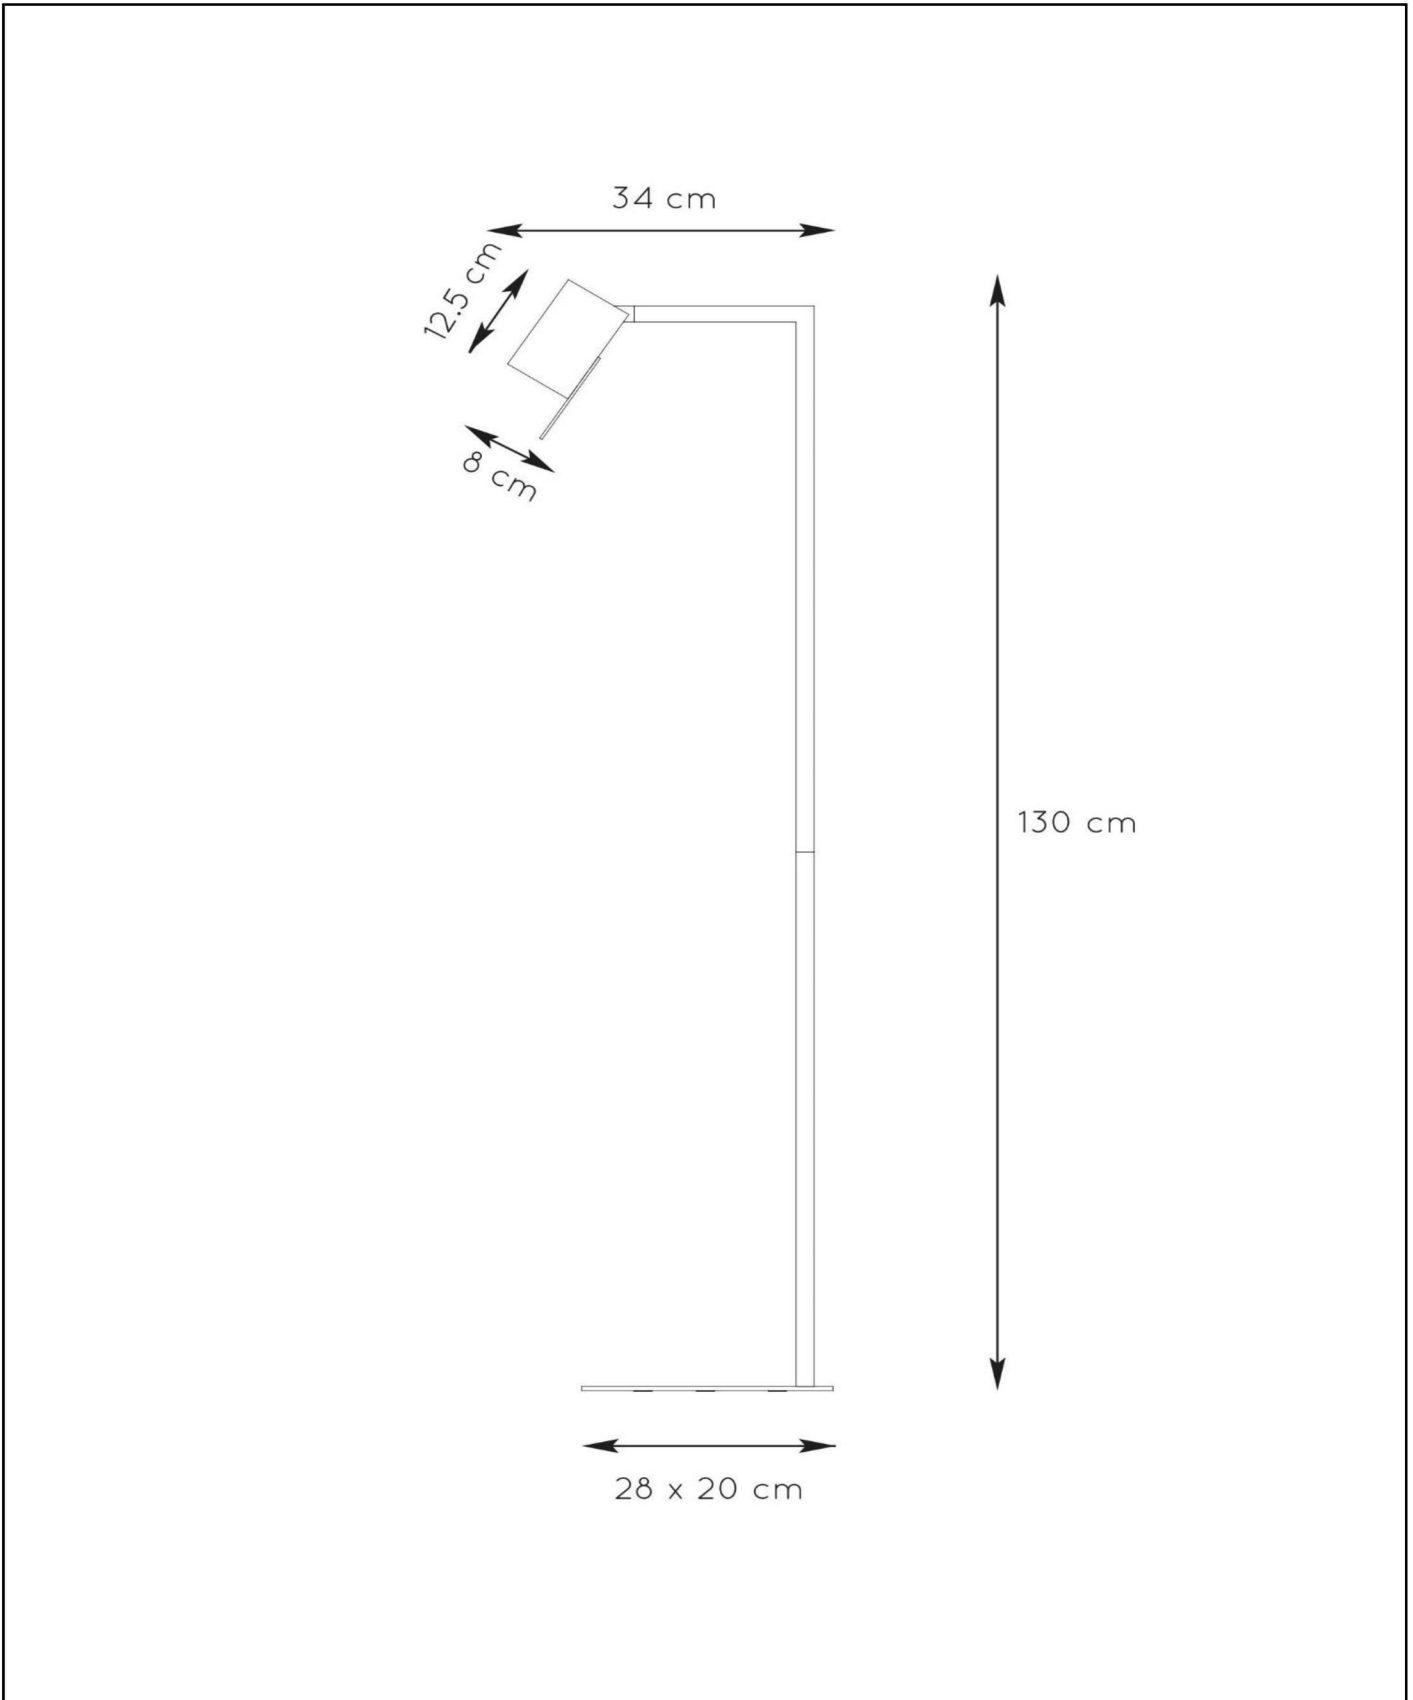

**LESLEY**

Item number: 03725/01/30  
EAN code: 54 11212031136

For more specifications or dimensions of this product please visit [www.lucide.com](http://www.lucide.com)