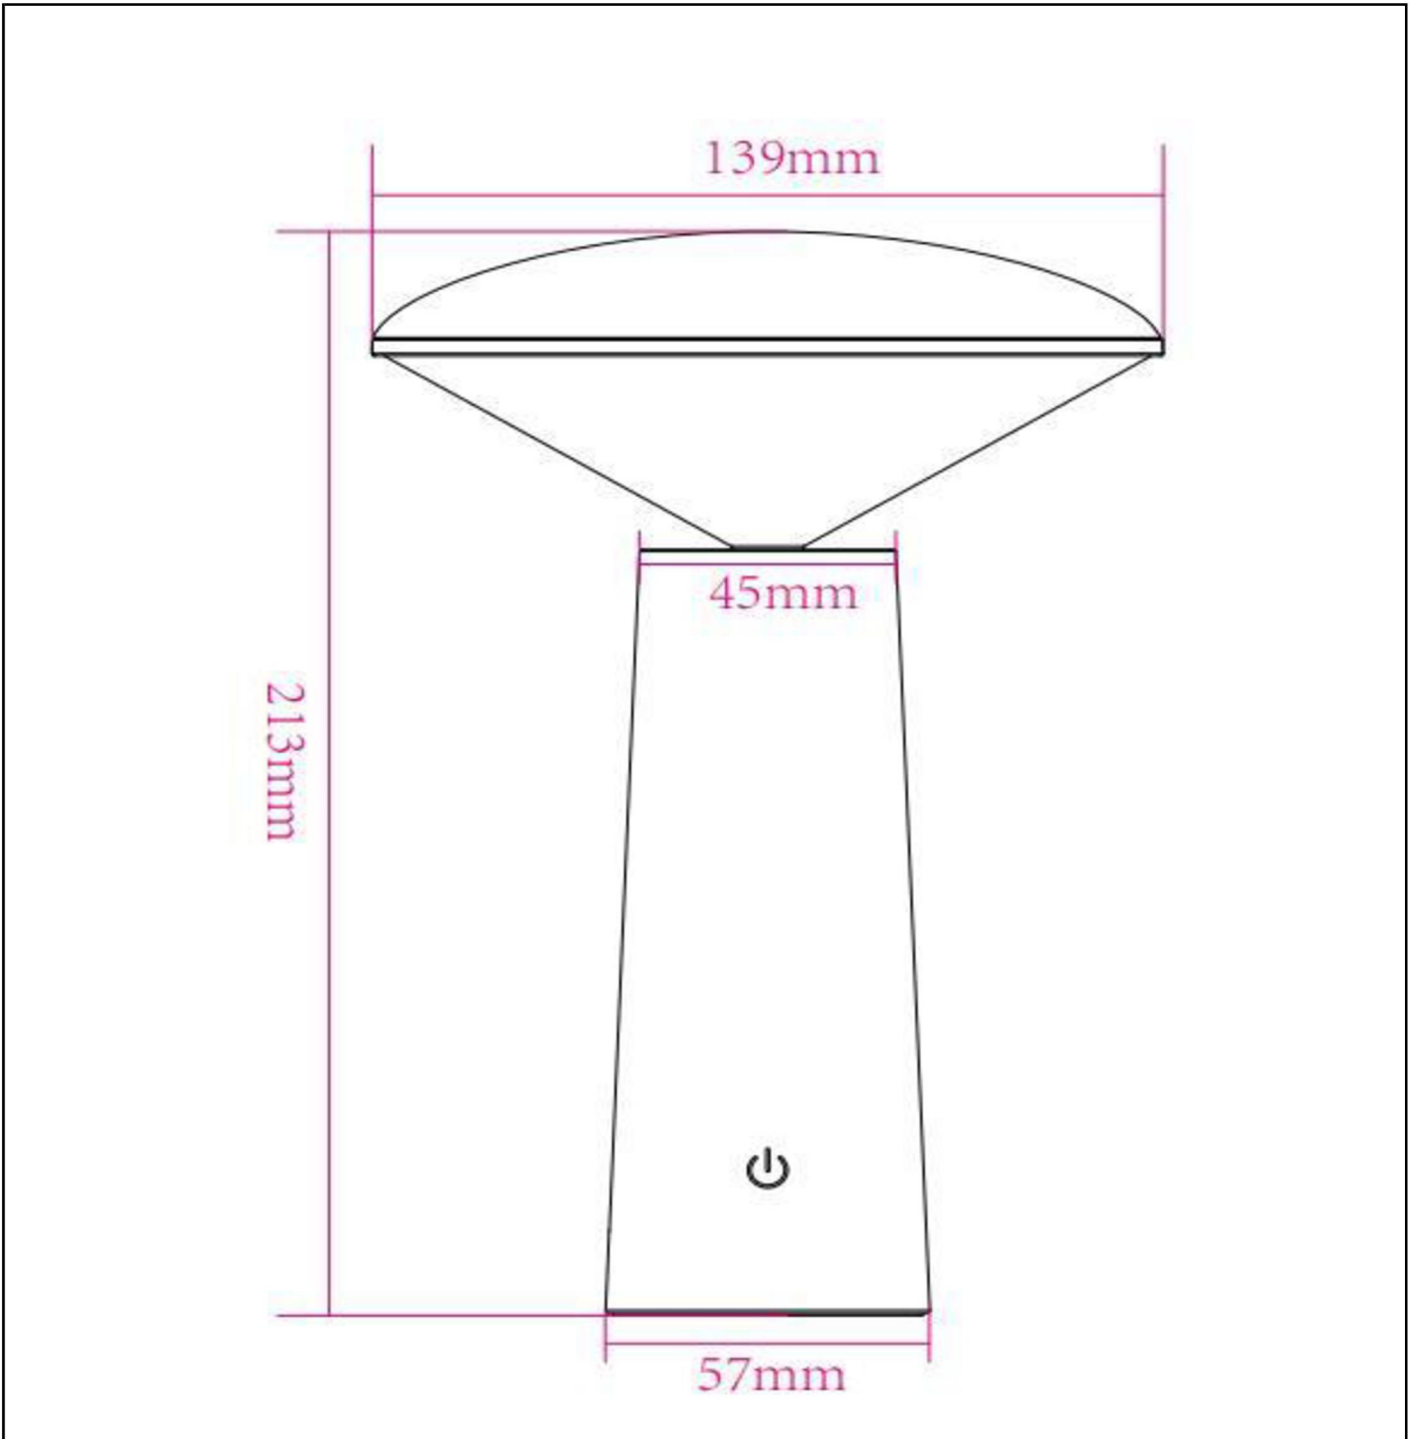

JIVE

Item number: 02807/04/31
EAN code: 54 112120 21977

IP44

IP54

IP65

IP67

The explanation of the IP ratings can be found in the safety instructions.

For more specifications or dimensions of this product please visit www.lucide.com