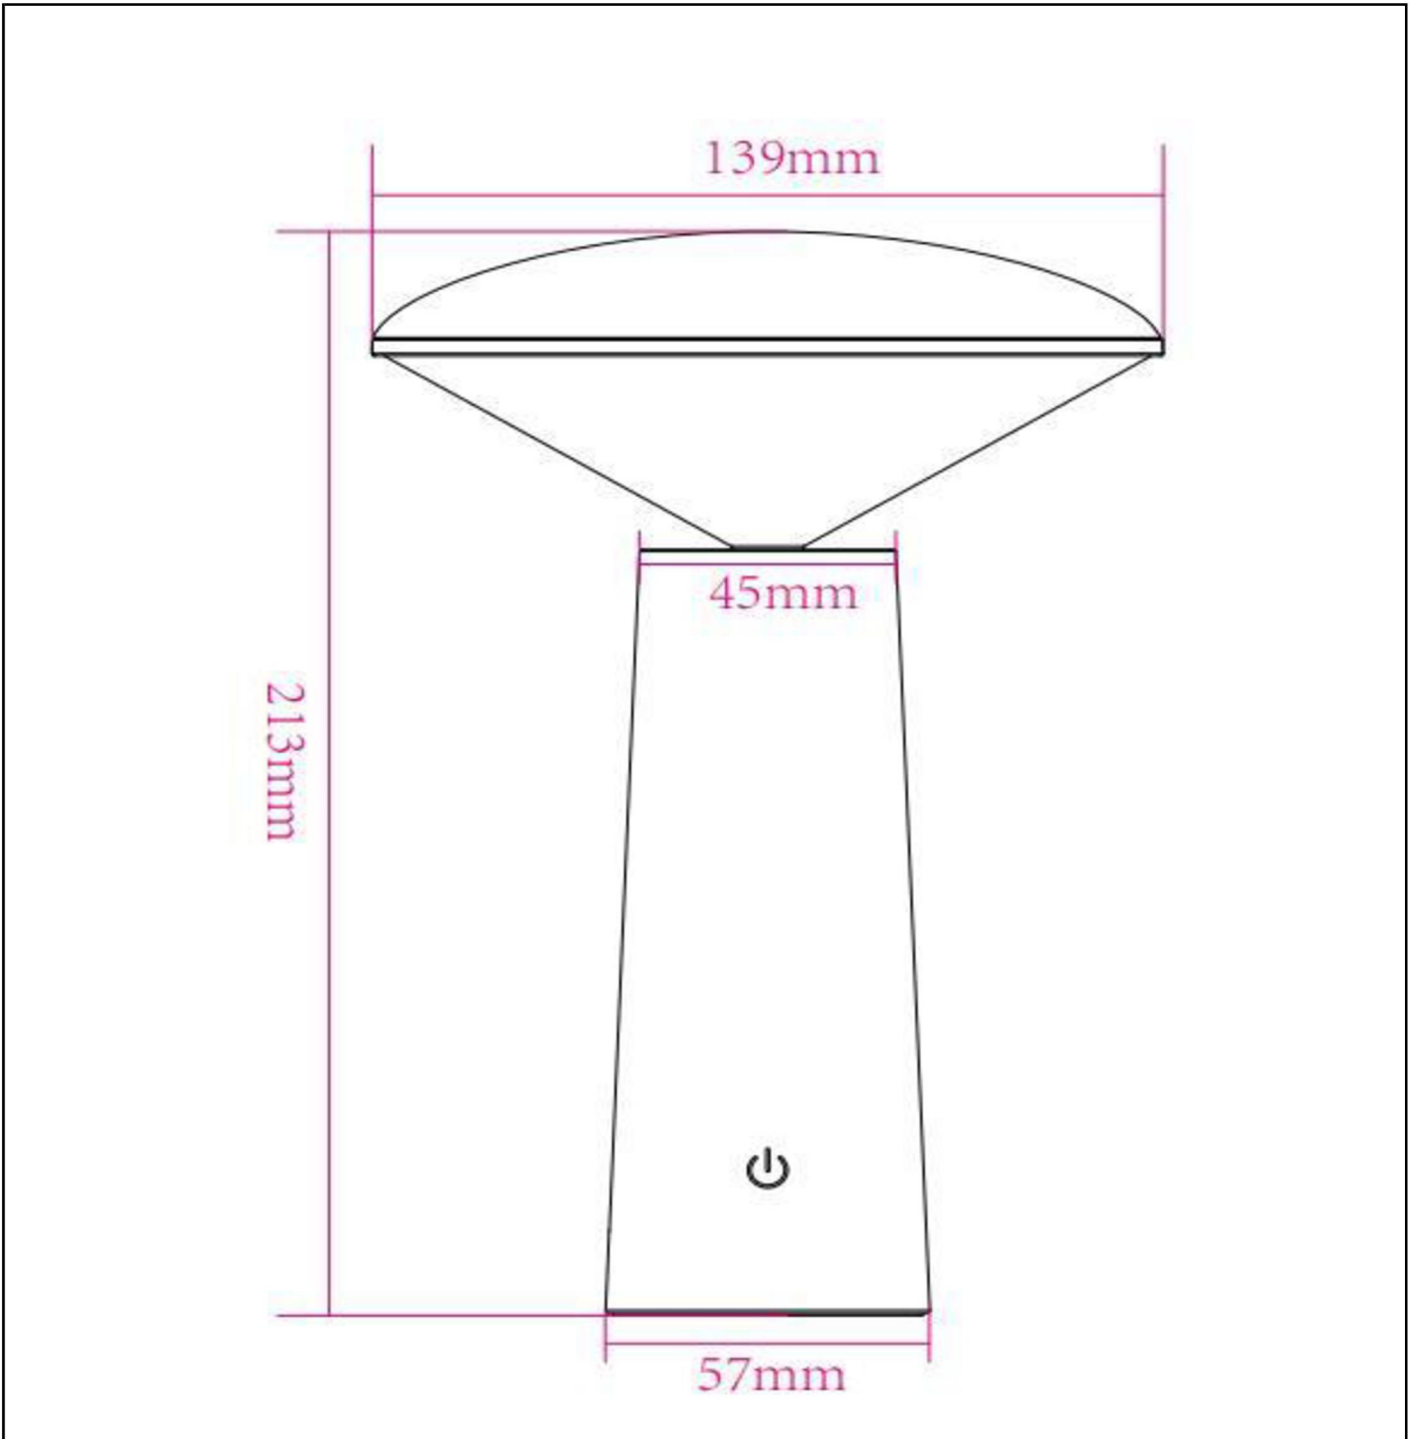

# JIVE

Item number: 02807/04/30  
EAN code: 54 11212021960

IP44

IP54

IP65

IP67

The explanation of the IP ratings can be found in the safety instructions.

For more specifications or dimensions of this product please visit [www.lucide.com](http://www.lucide.com)