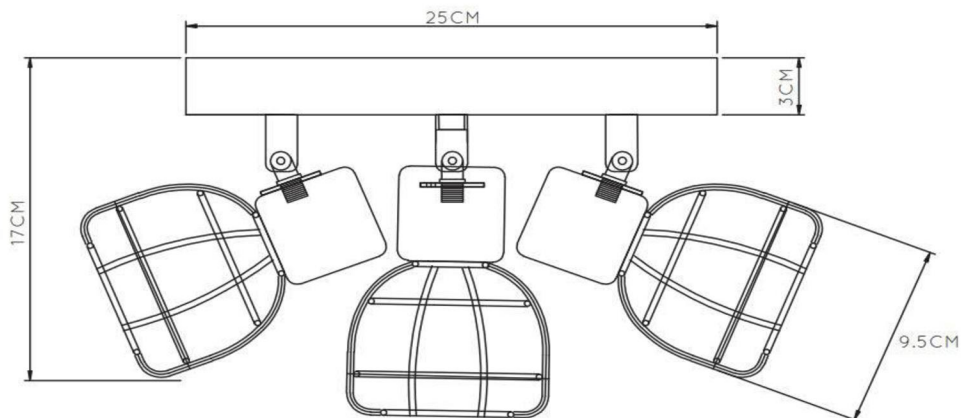

FILOX

Item number: 00929/13/30
EAN code: 54 112120 10988

For more specifications or dimensions of this product please visit www.lucide.com