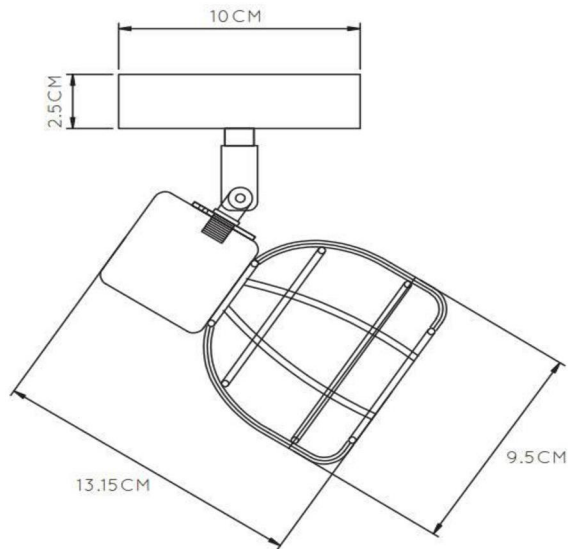

**FILOX**

Item number: 00929/0130  
EAN code: 54 112120 10964

For more specifications or dimensions of this product please visit [www.lucide.com](http://www.lucide.com)