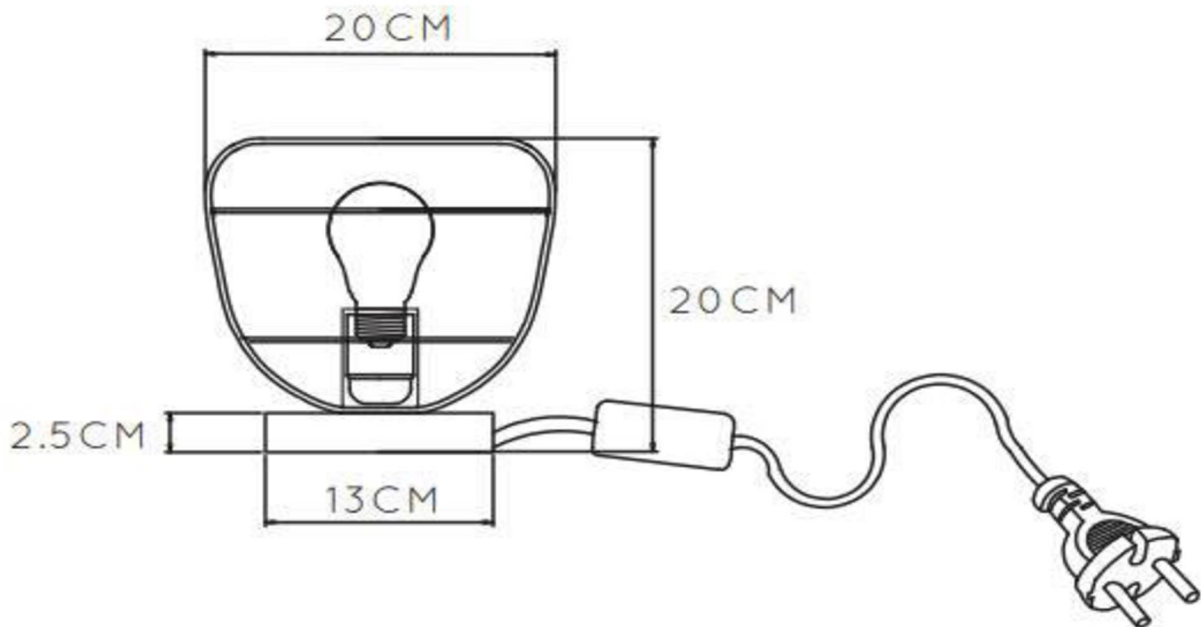

**FILOX**

Item number: 00529/01/30  
EAN code: 54 112120 10957

For more specifications or dimensions of this product please visit [www.lucide.com](http://www.lucide.com)