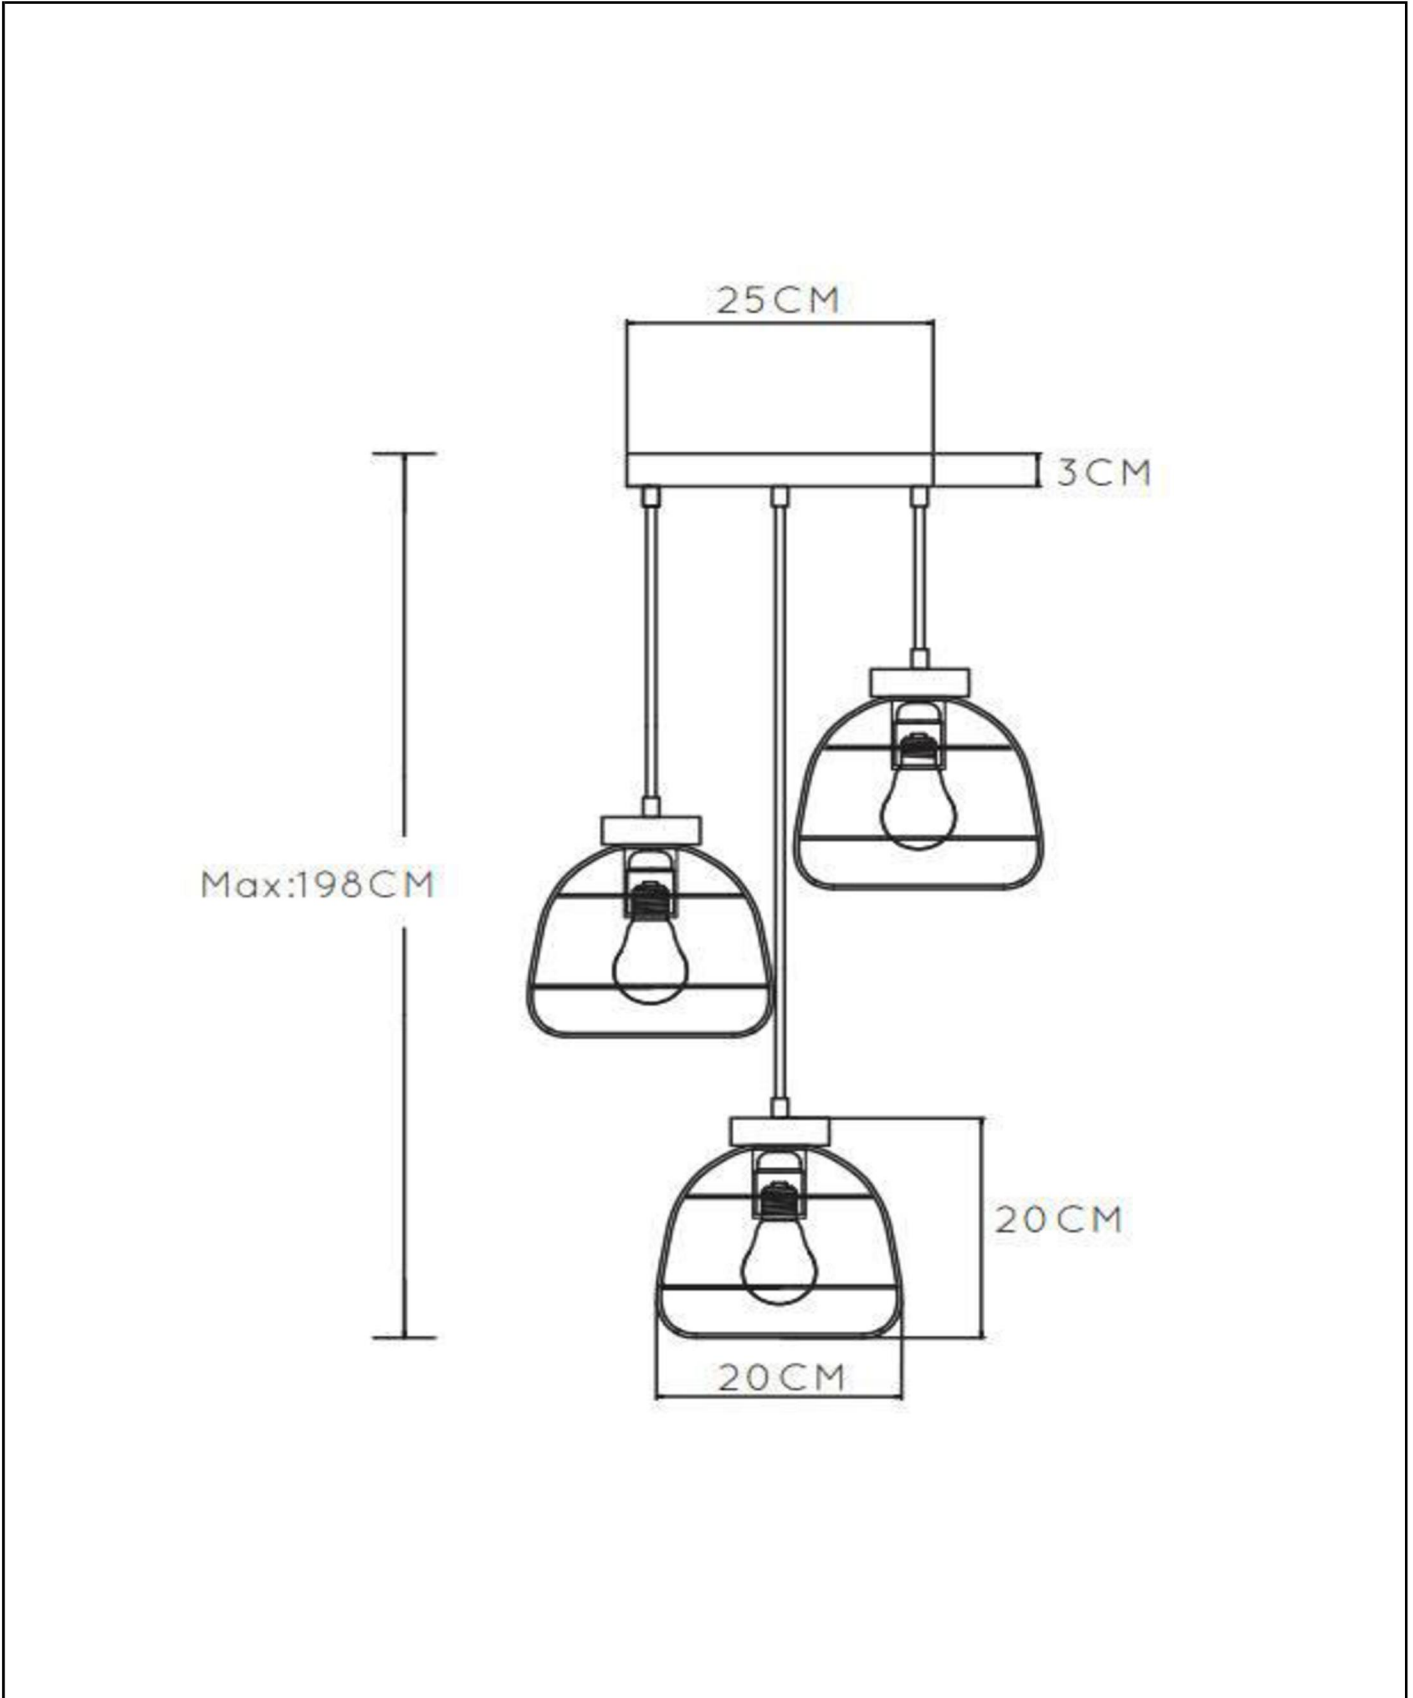

FILOX

Item number: 00429/13/30
EAN code: 54 112120 10940

For more specifications or dimensions of this product please visit www.lucide.com