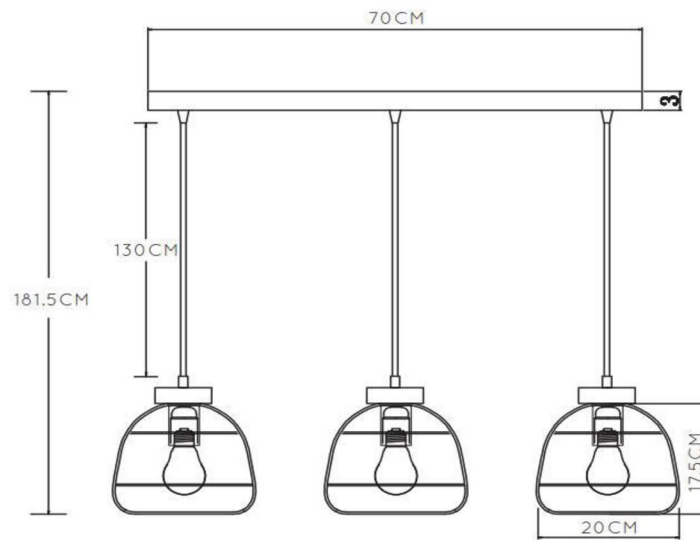

FILOX

Item number: 00429/03/30
EAN code: 54 112120 10 933

For more specifications or dimensions of this product please visit www.lucide.com