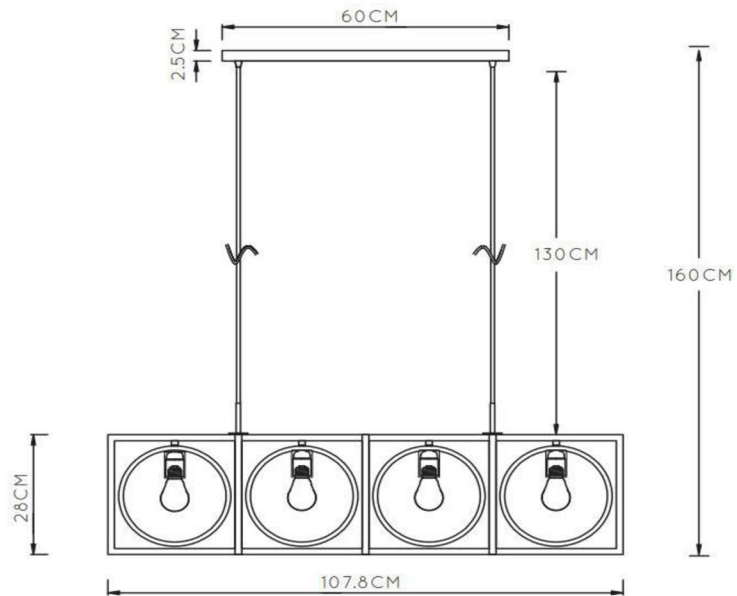

SUUS

Item number: 00427/04/30
EAN code: 54 112120 10 872

For more specifications or dimensions of this product please visit www.lucide.com