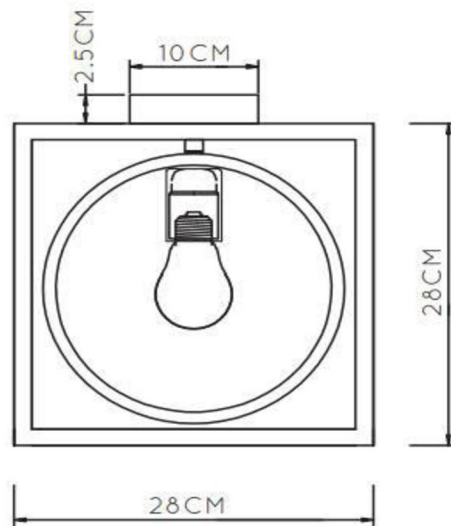

SUUS

Item number: 00 127/0 1/30
EAN code: 54 112120 10 865

For more specifications or dimensions of this product please visit www.lucide.com