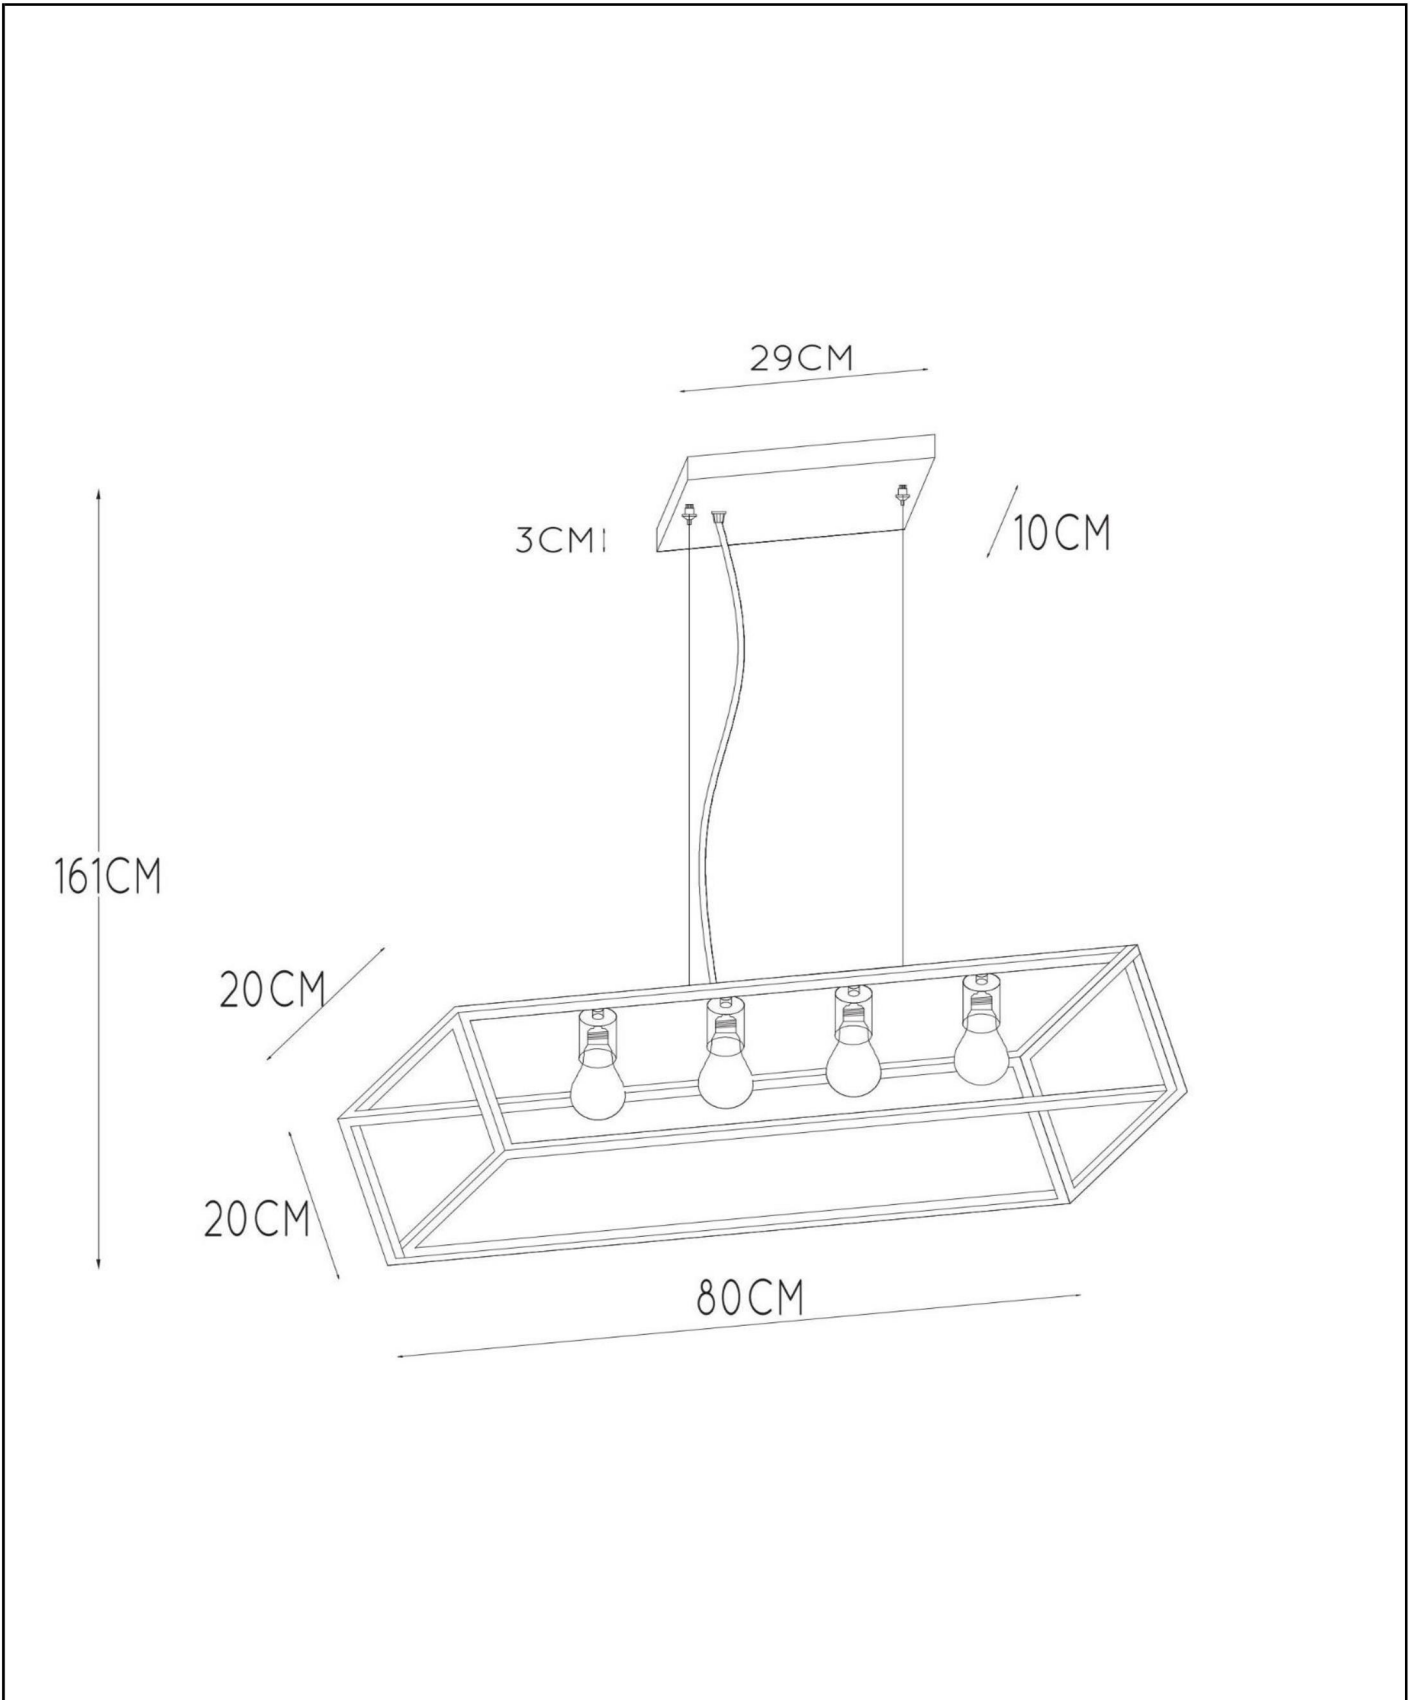

FABIAN

Item number: 00425/04/30

EAN code: 54 112120 10 803

For more specifications or dimensions of this product please visit www.lucide.com