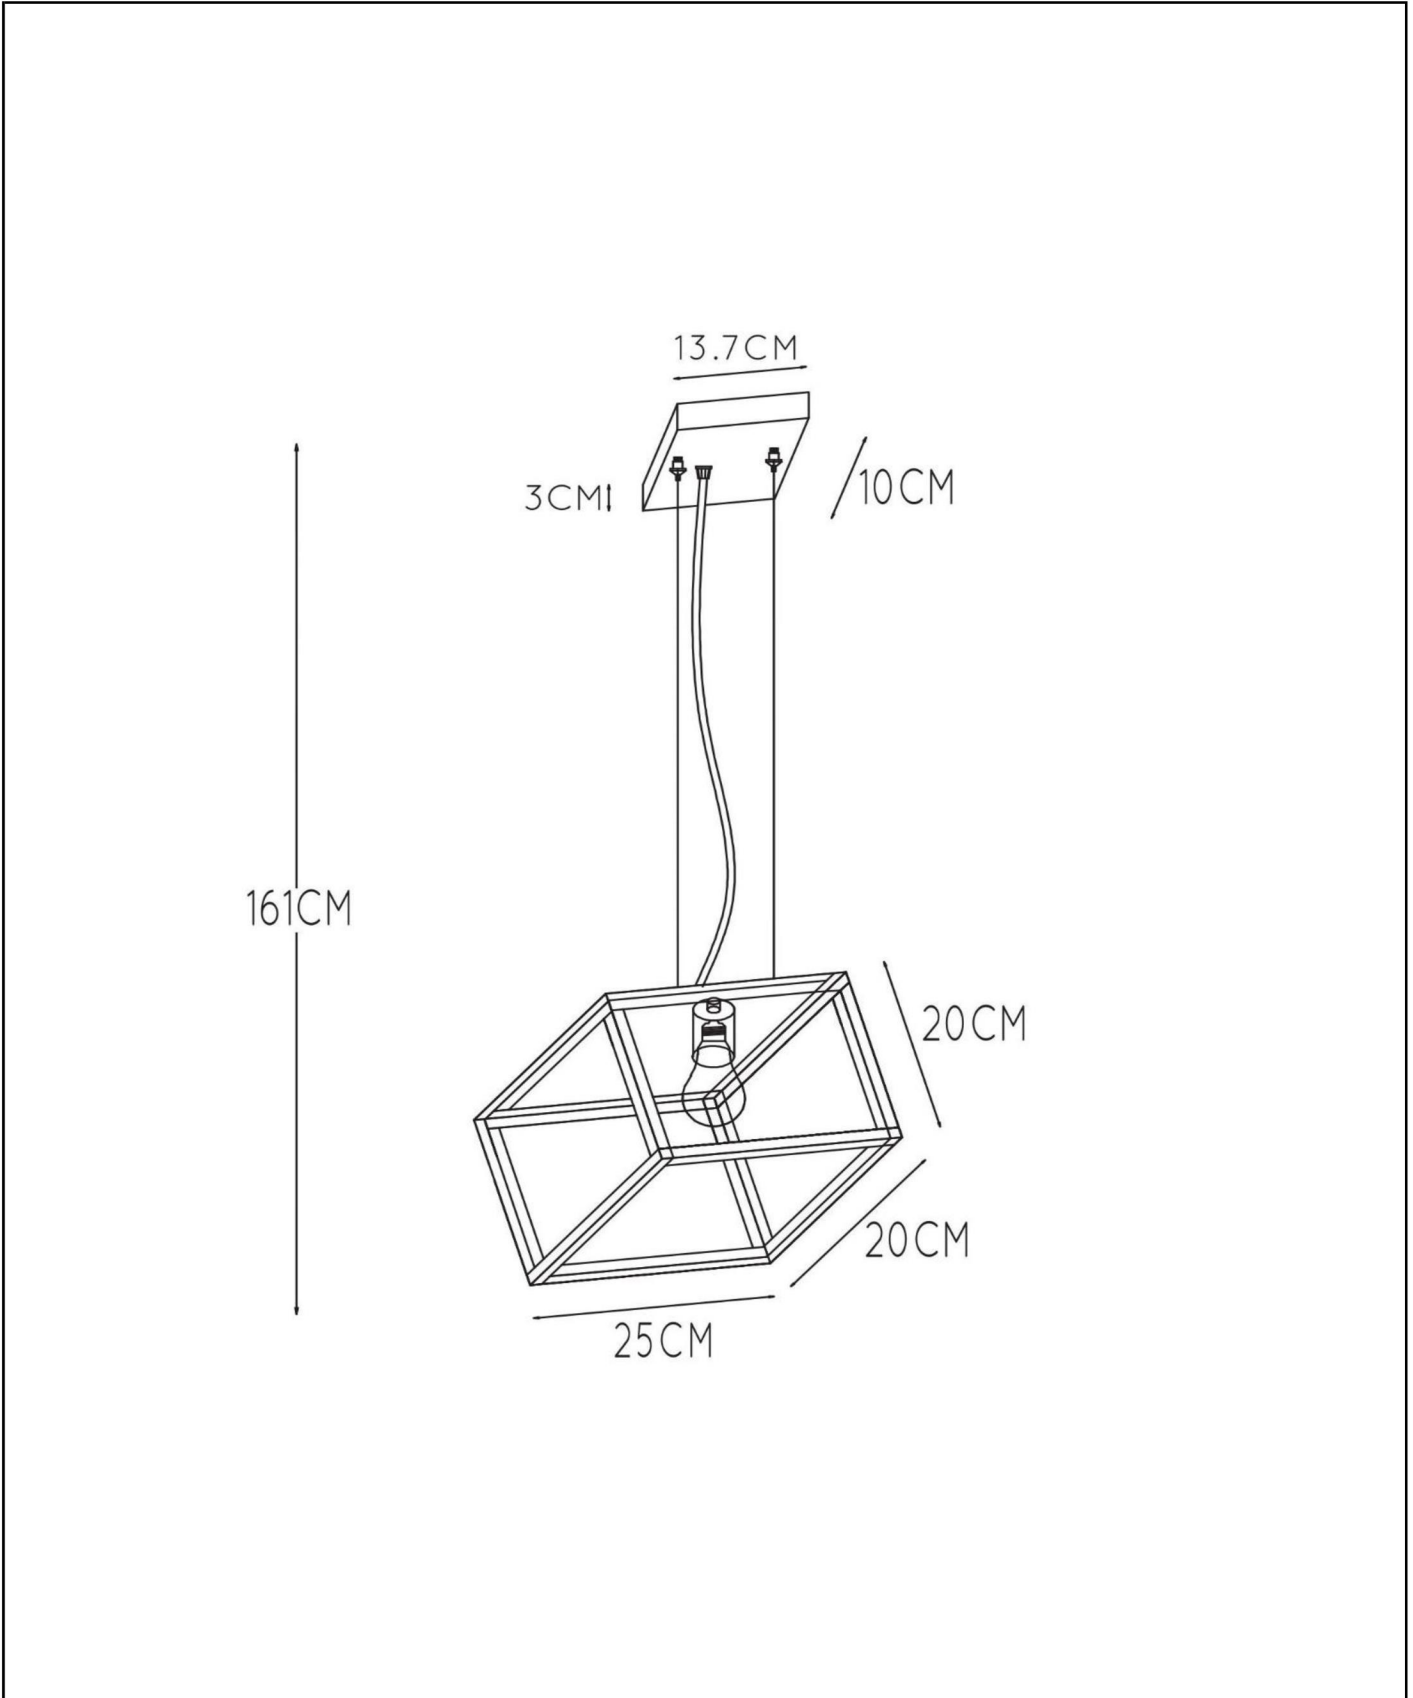

FABIAN

Item number: 00425/01/30
EAN code: 54 112120 10 797

For more specifications or dimensions of this product please visit www.lucide.com