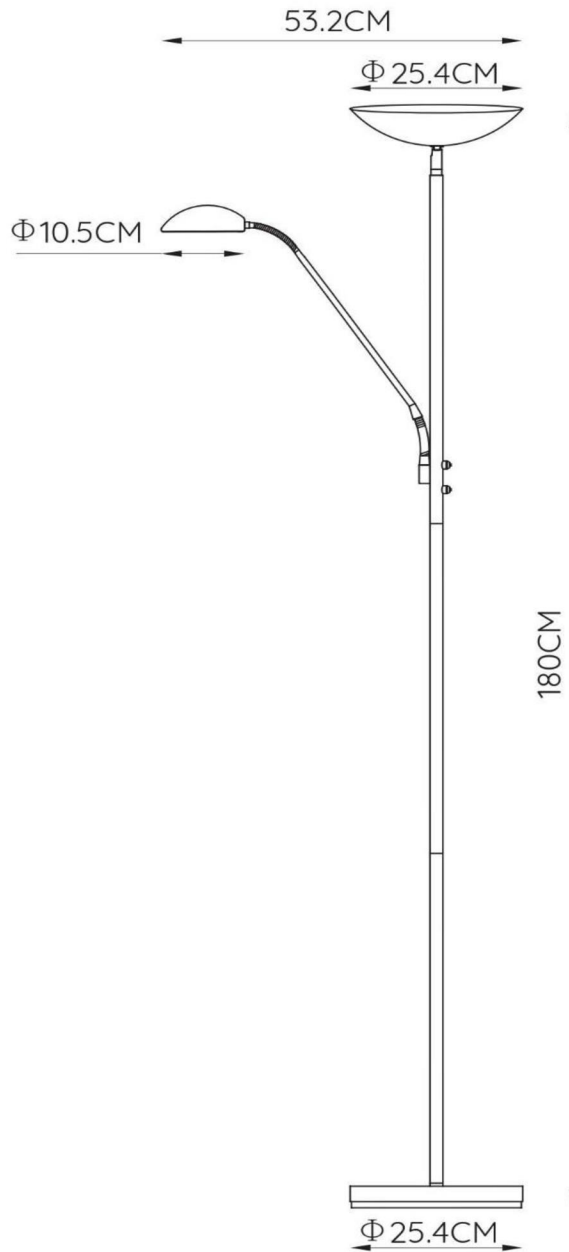

ZENITH

Item number: 19791/24/02
 EAN code: 54 11212194008

For more specifications or dimensions of this product please visit www.lucide.com