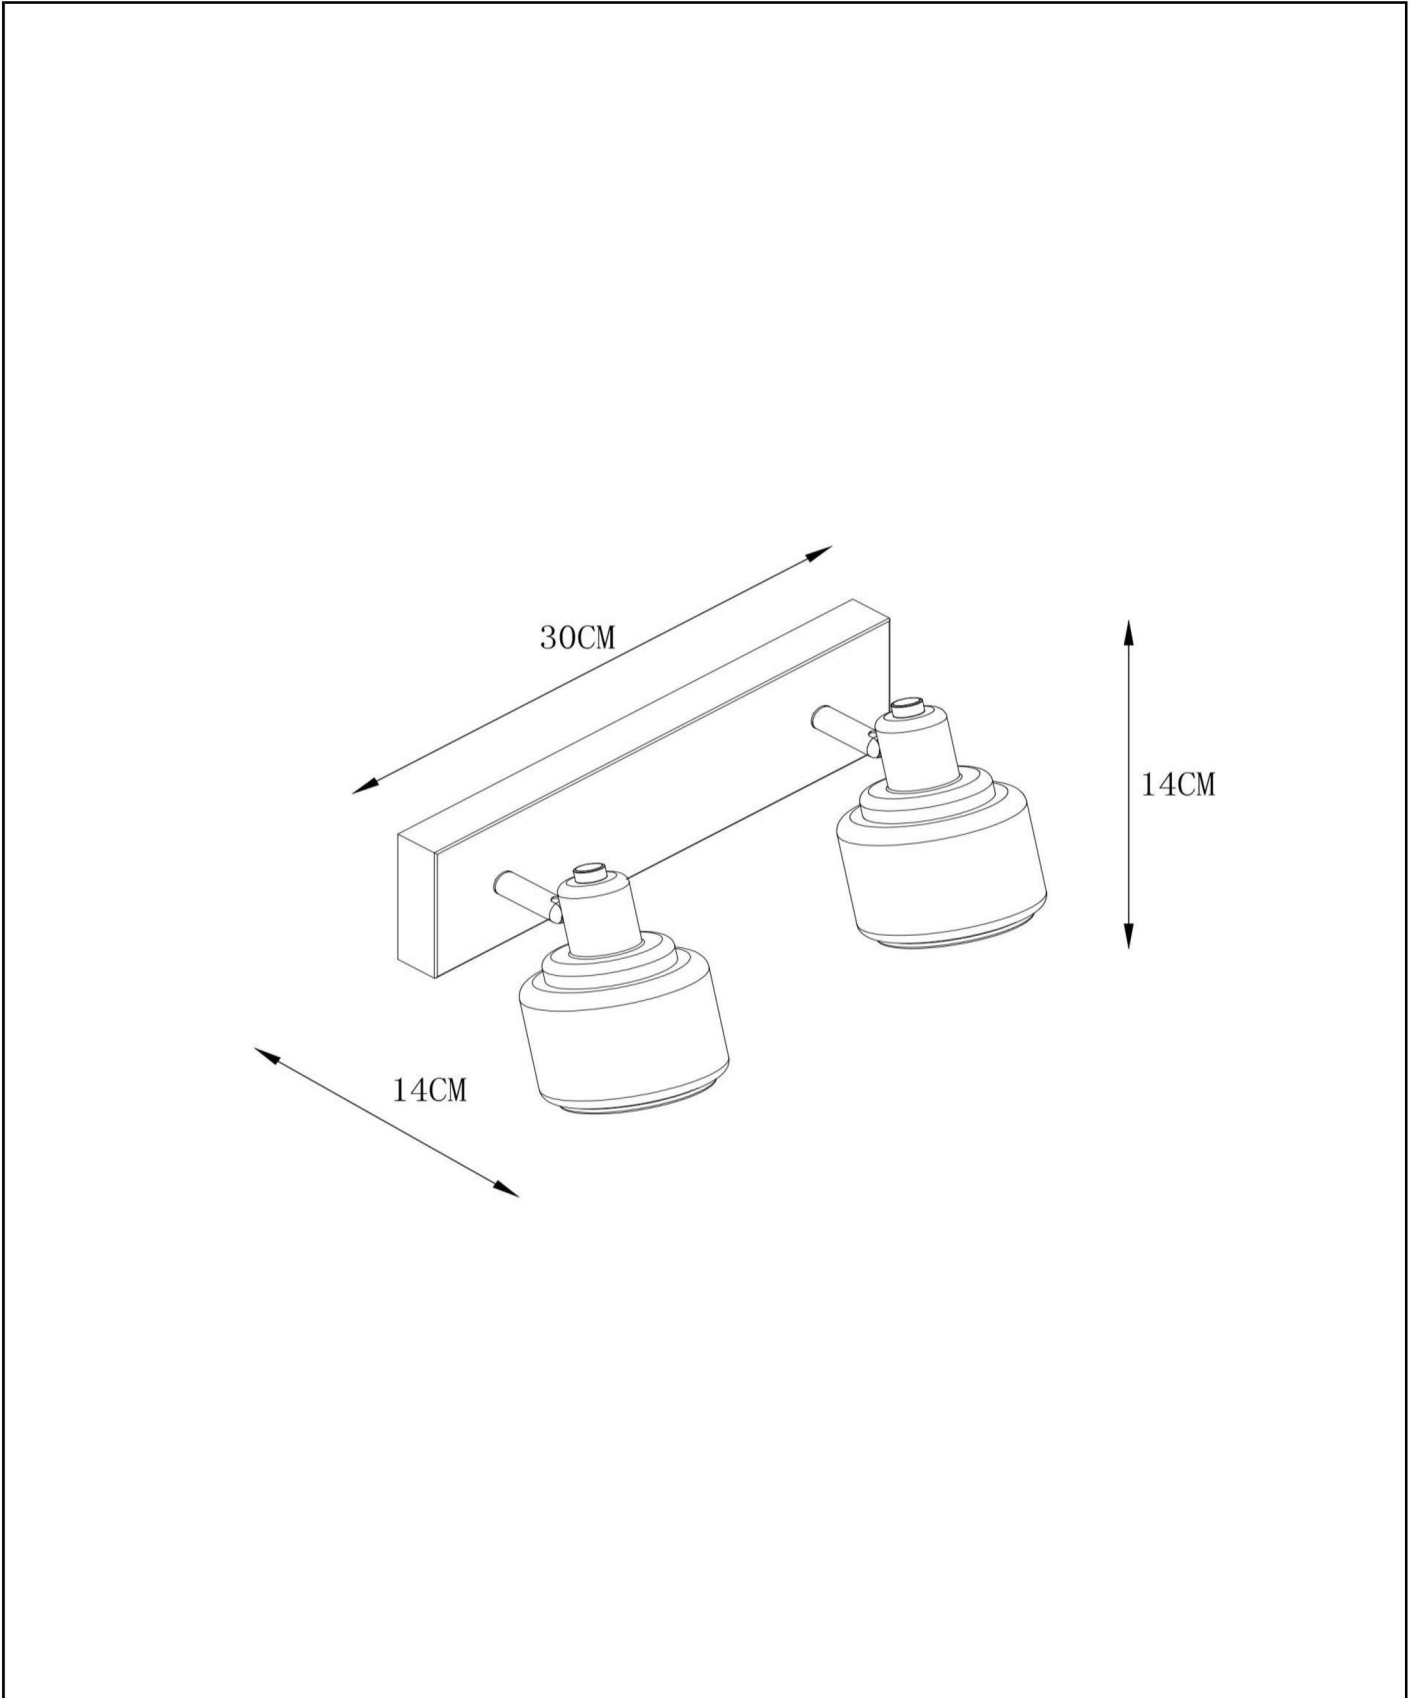

BJORN

Item number: 77979/02/02
EAN code: 54 112 1277 1223

For more specifications or dimensions of this product please visit www.lucide.com