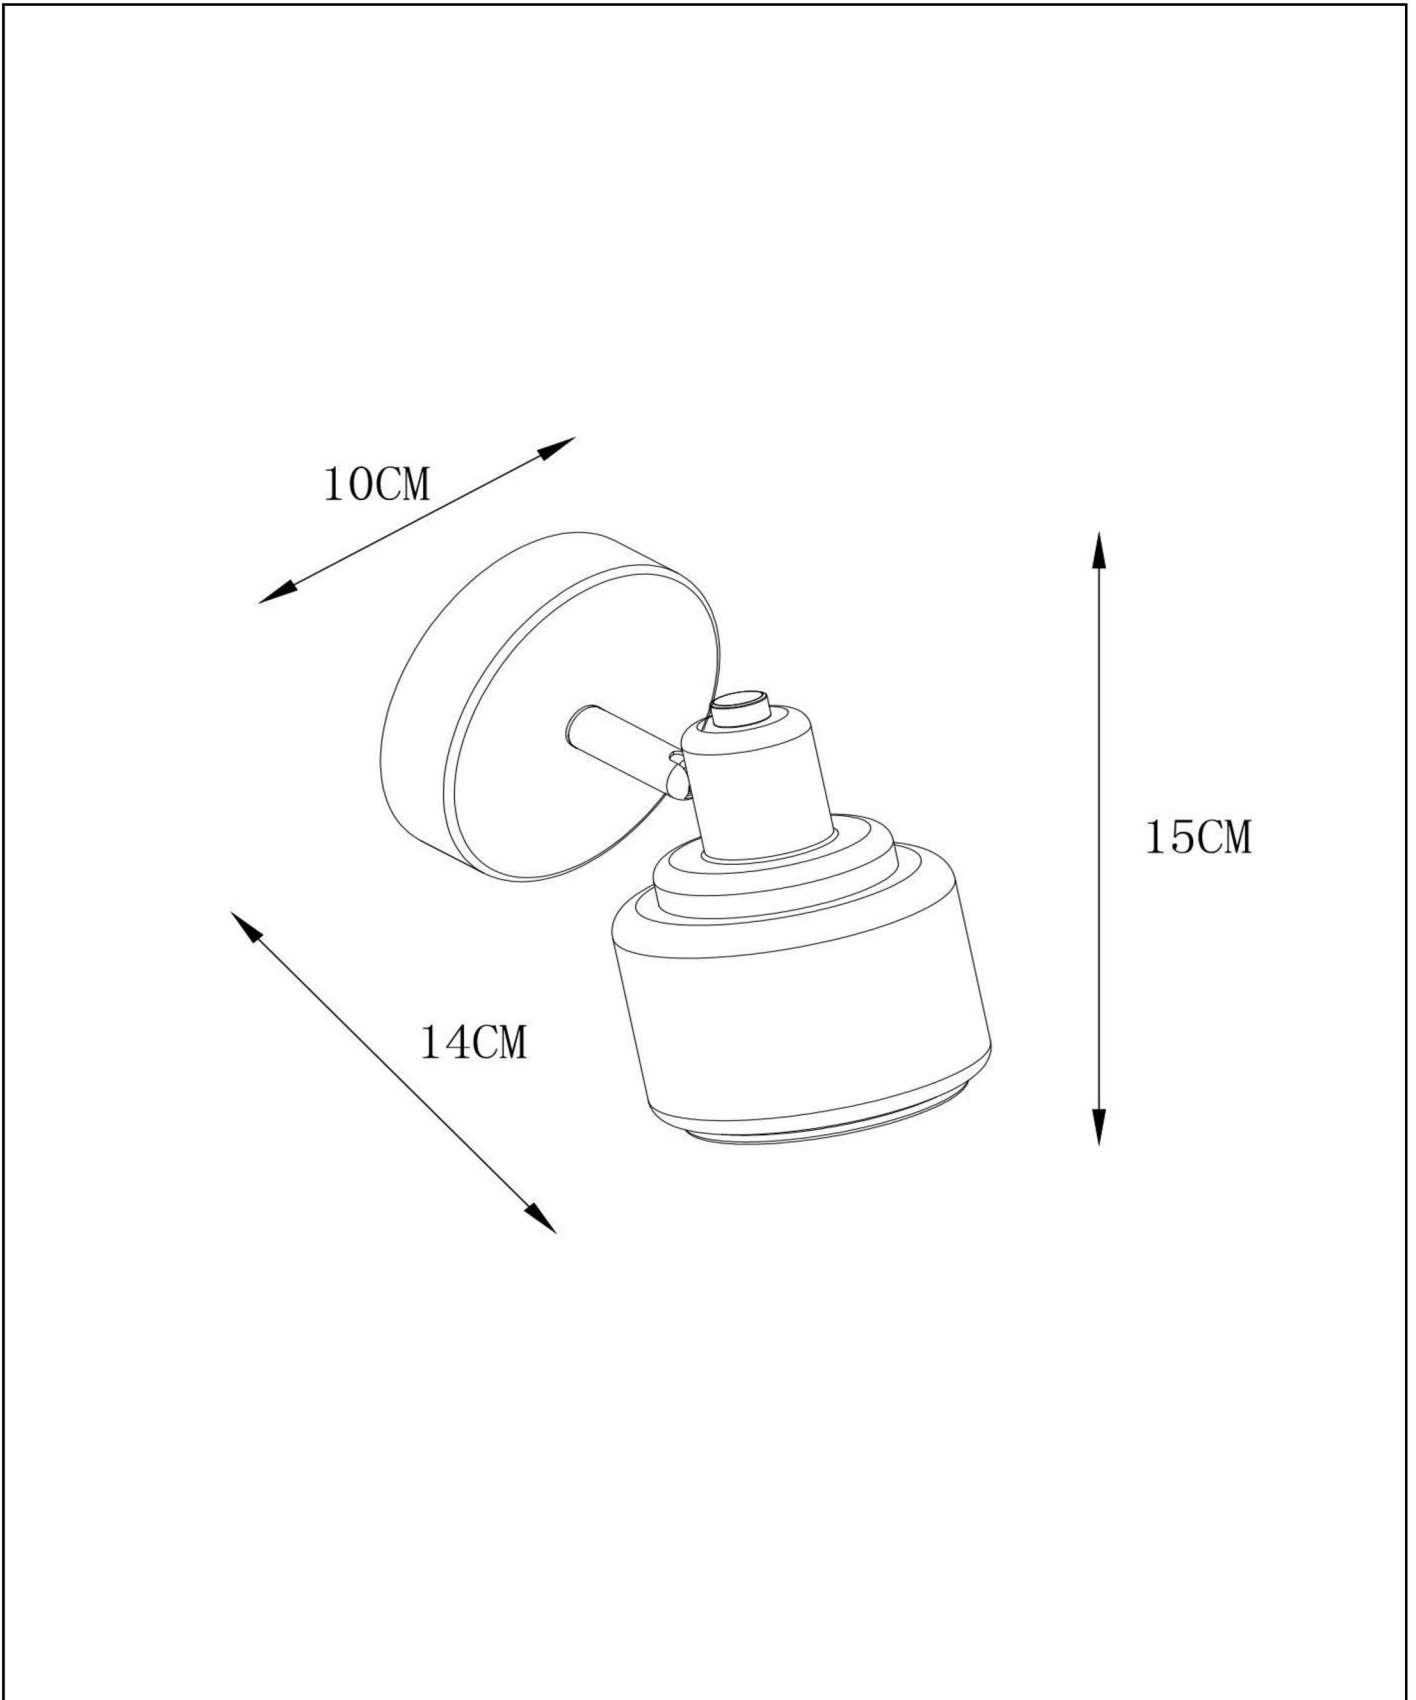

BJORN

Item number: 77979/0102
EAN code: 54 11212771209

For more specifications or dimensions of this product please visit www.lucide.com