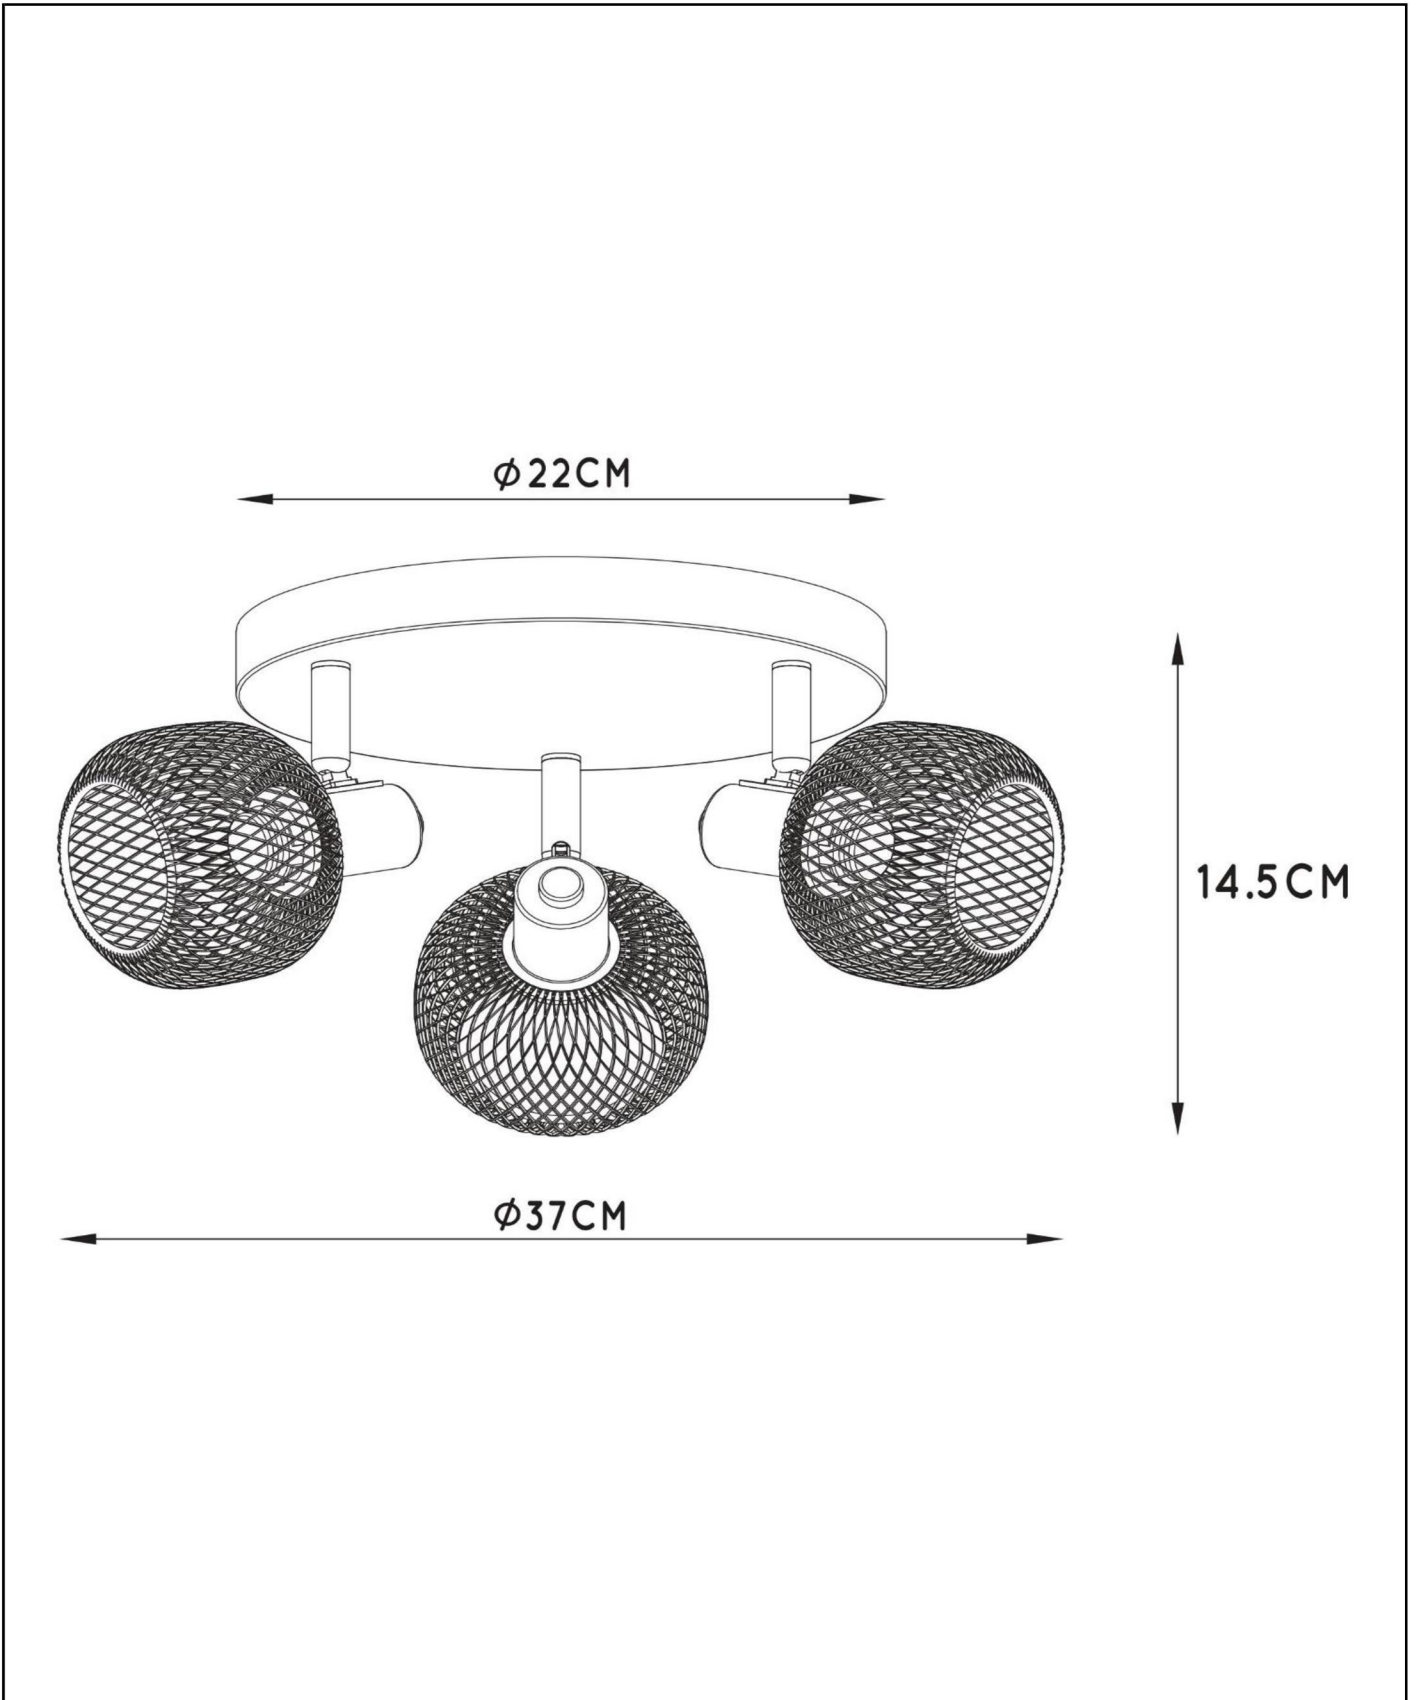

**MAREN**

Item number: 77978/13/30  
 EAN code: 54 11212771131

For more specifications or dimensions of this product please visit [www.lucide.com](http://www.lucide.com)