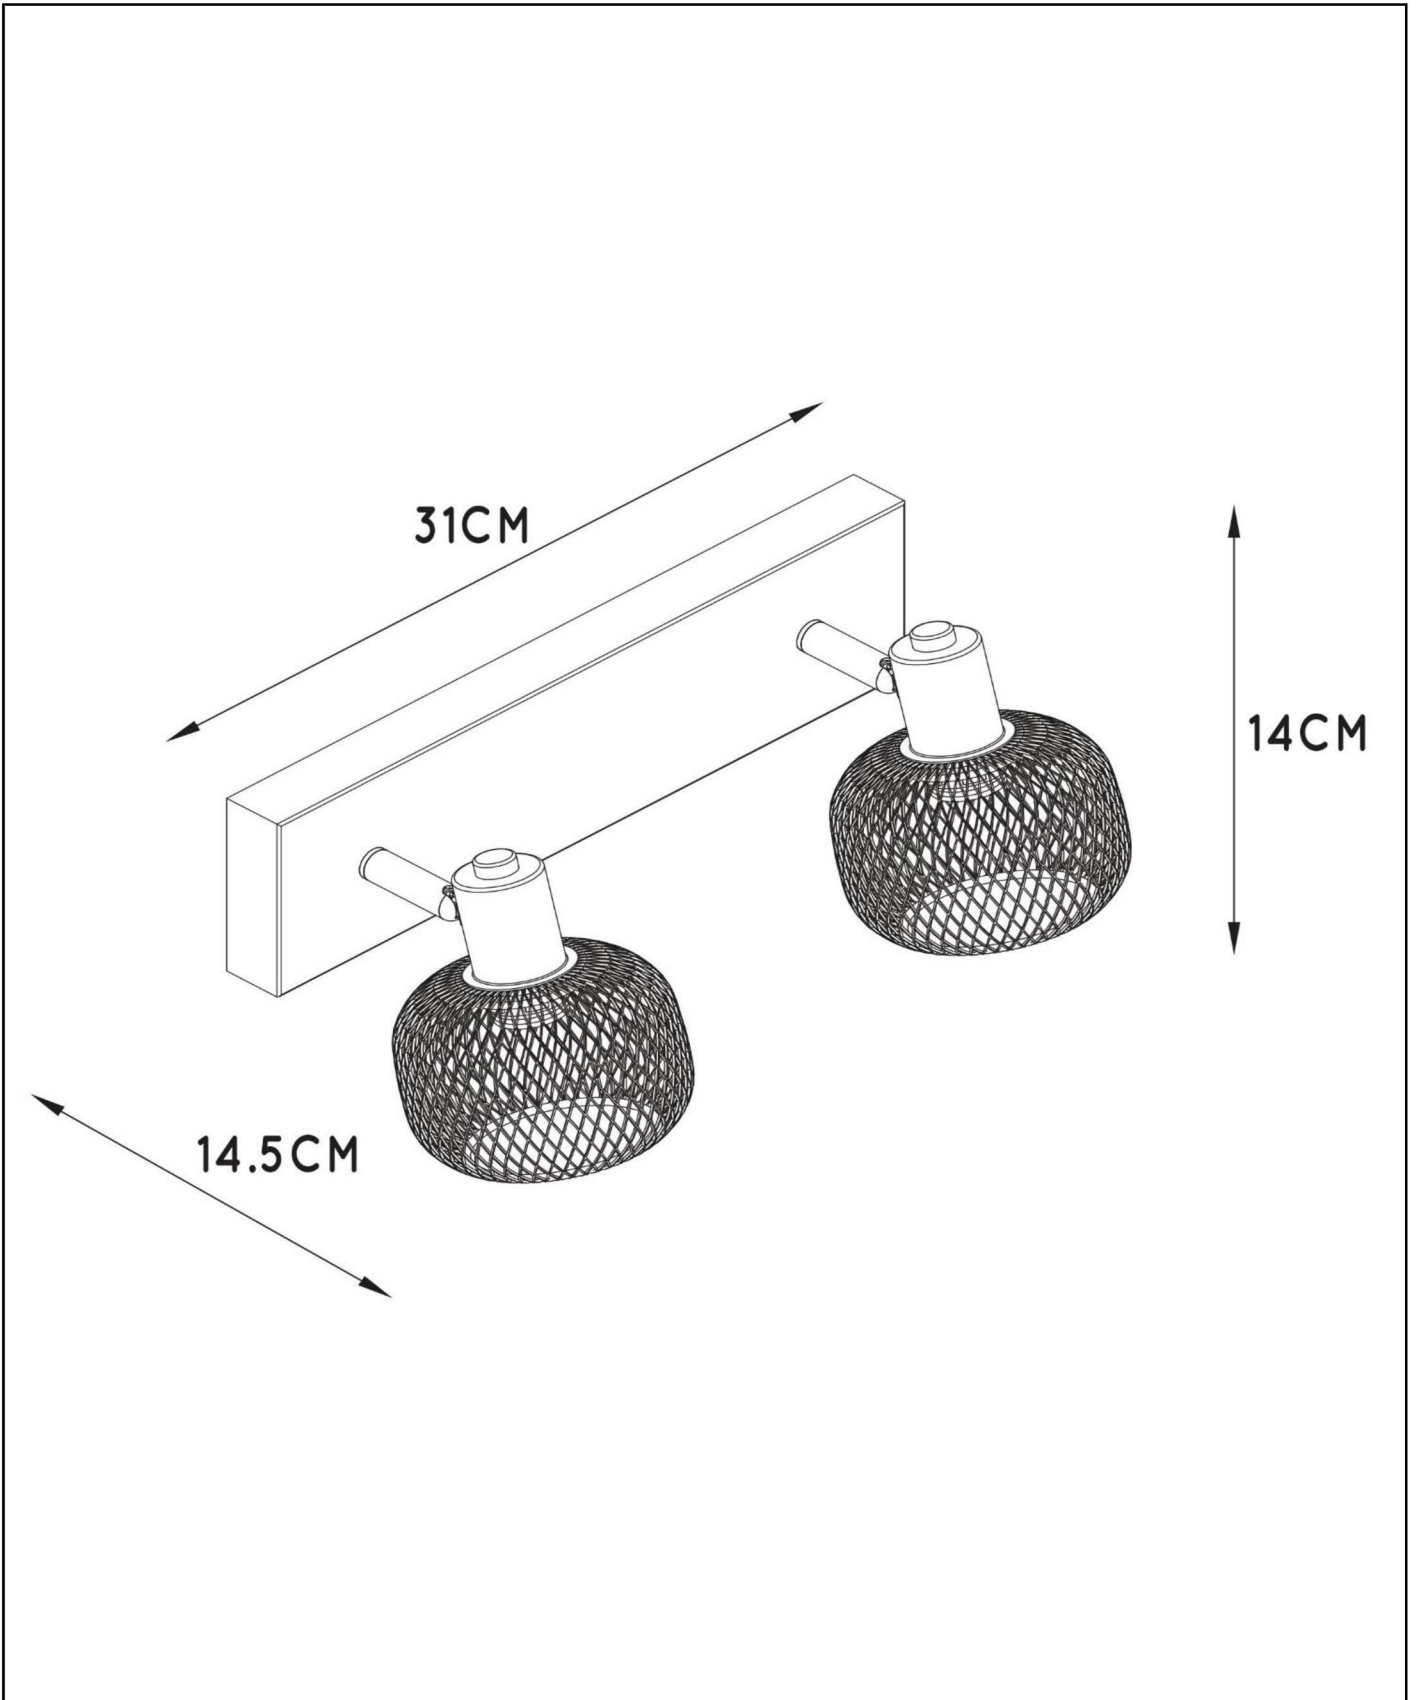

**MAREN**

Item number: 77978/02/30  
EAN code: 54 11212771094

For more specifications or dimensions of this product please visit [www.lucide.com](http://www.lucide.com)