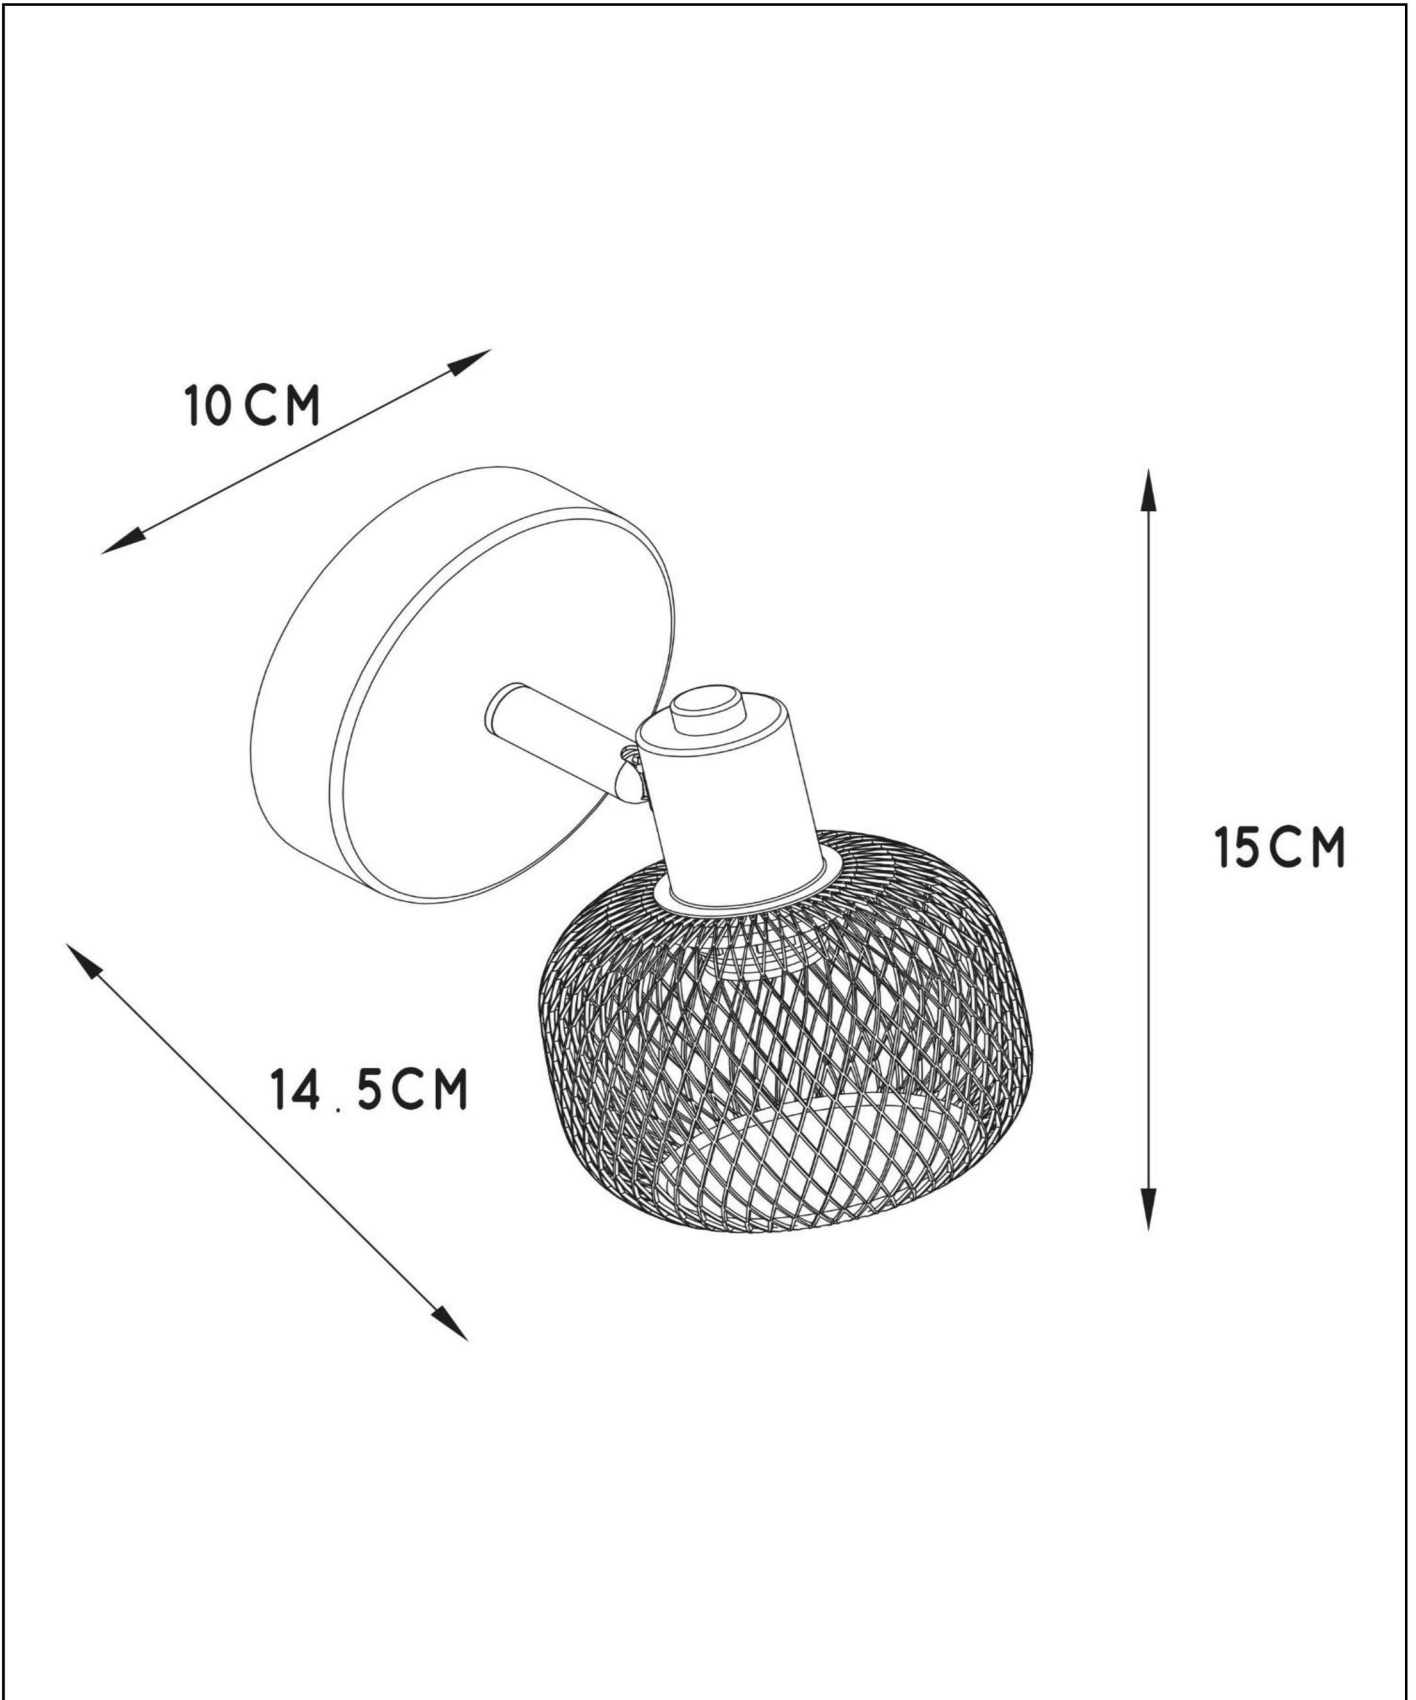

MAREN

Item number: 77978/0130
EAN code: 54 11212771070

For more specifications or dimensions of this product please visit www.lucide.com