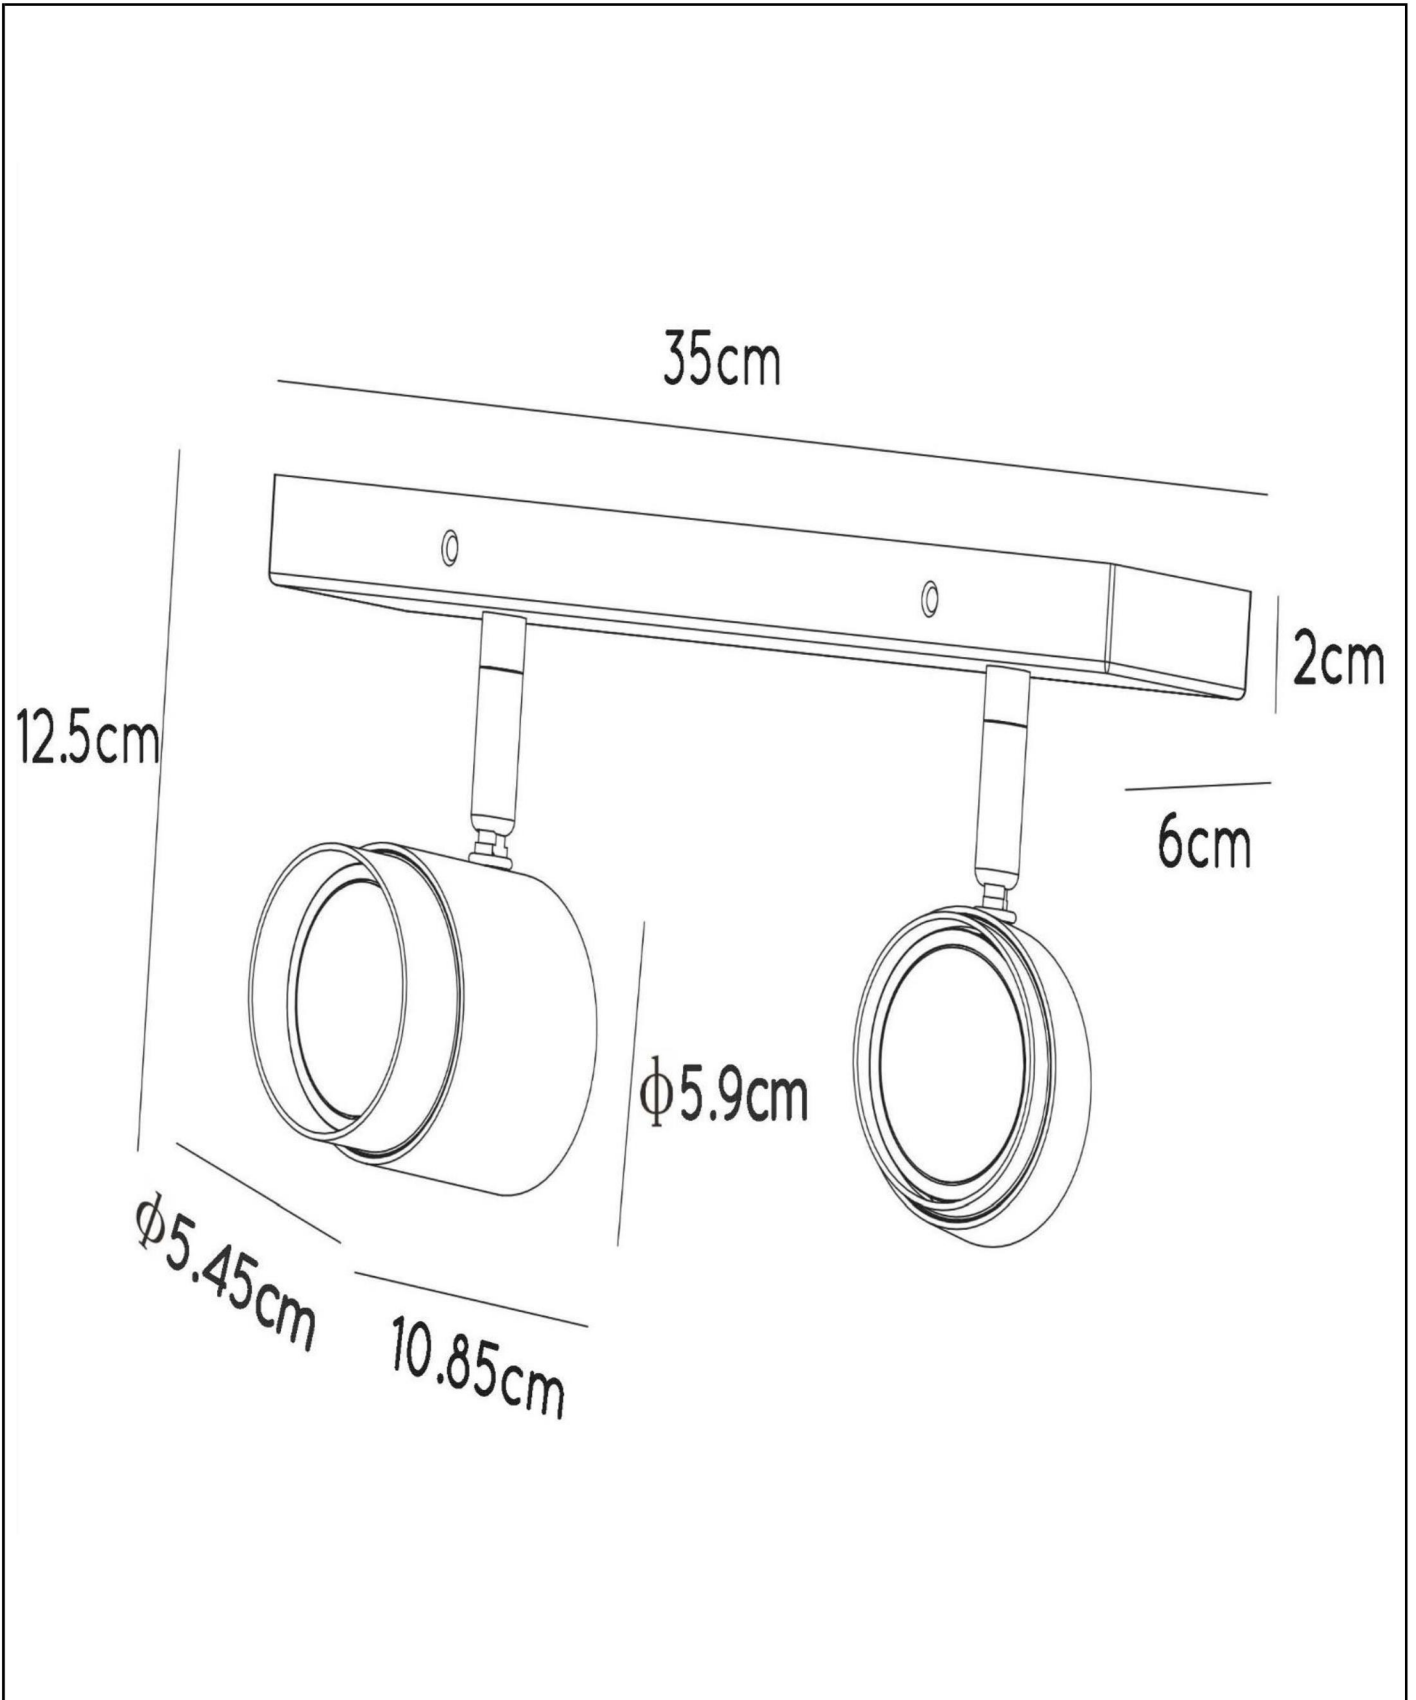

FLORES

Item number: 35913/02/30
EAN code: 54 11212351784

For more specifications or dimensions of this product please visit www.lucide.com