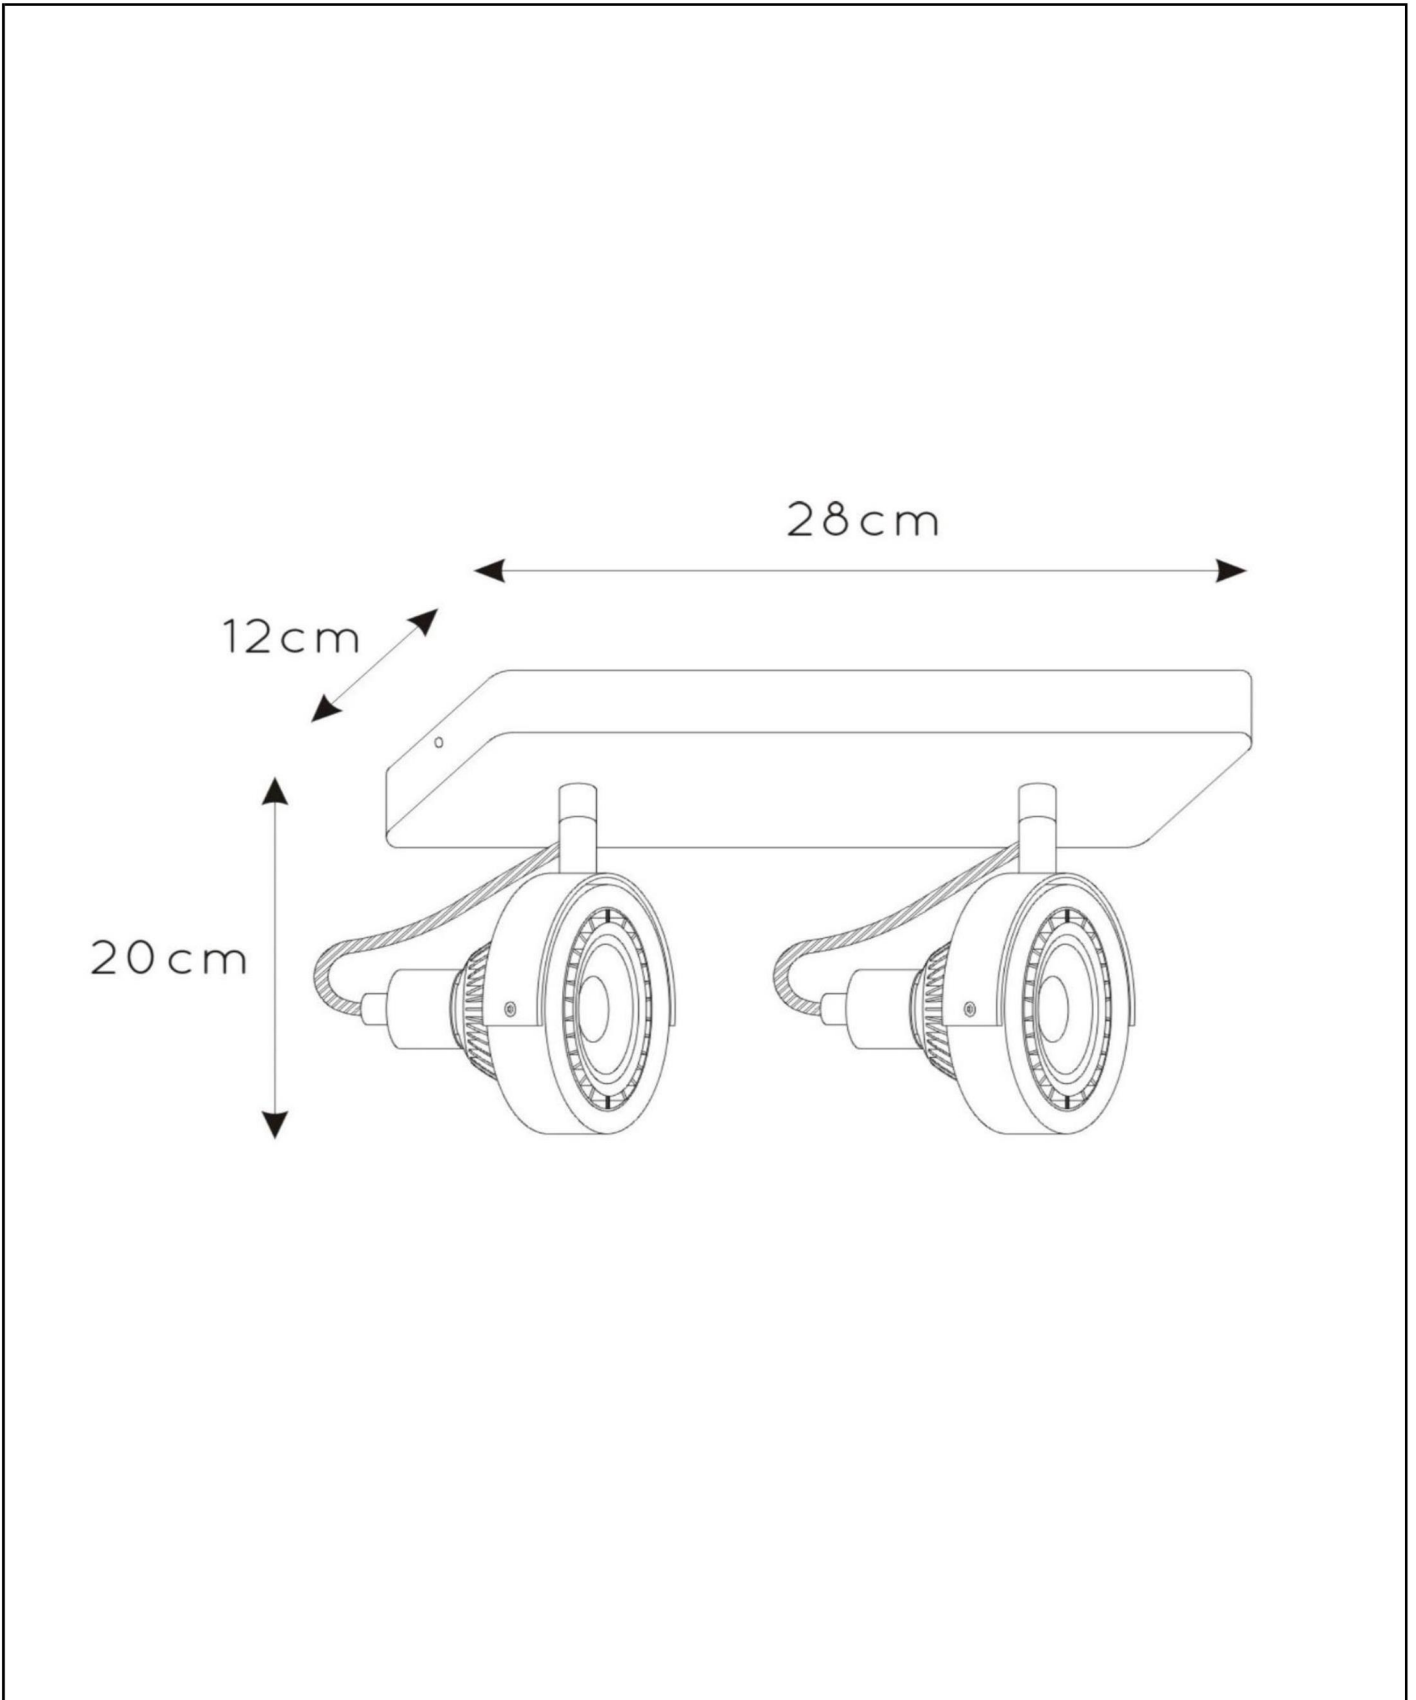

TALA LED

Item number: 31931/24/30
EAN code: 54 11212315717

For more specifications or dimensions of this product please visit www.lucide.com