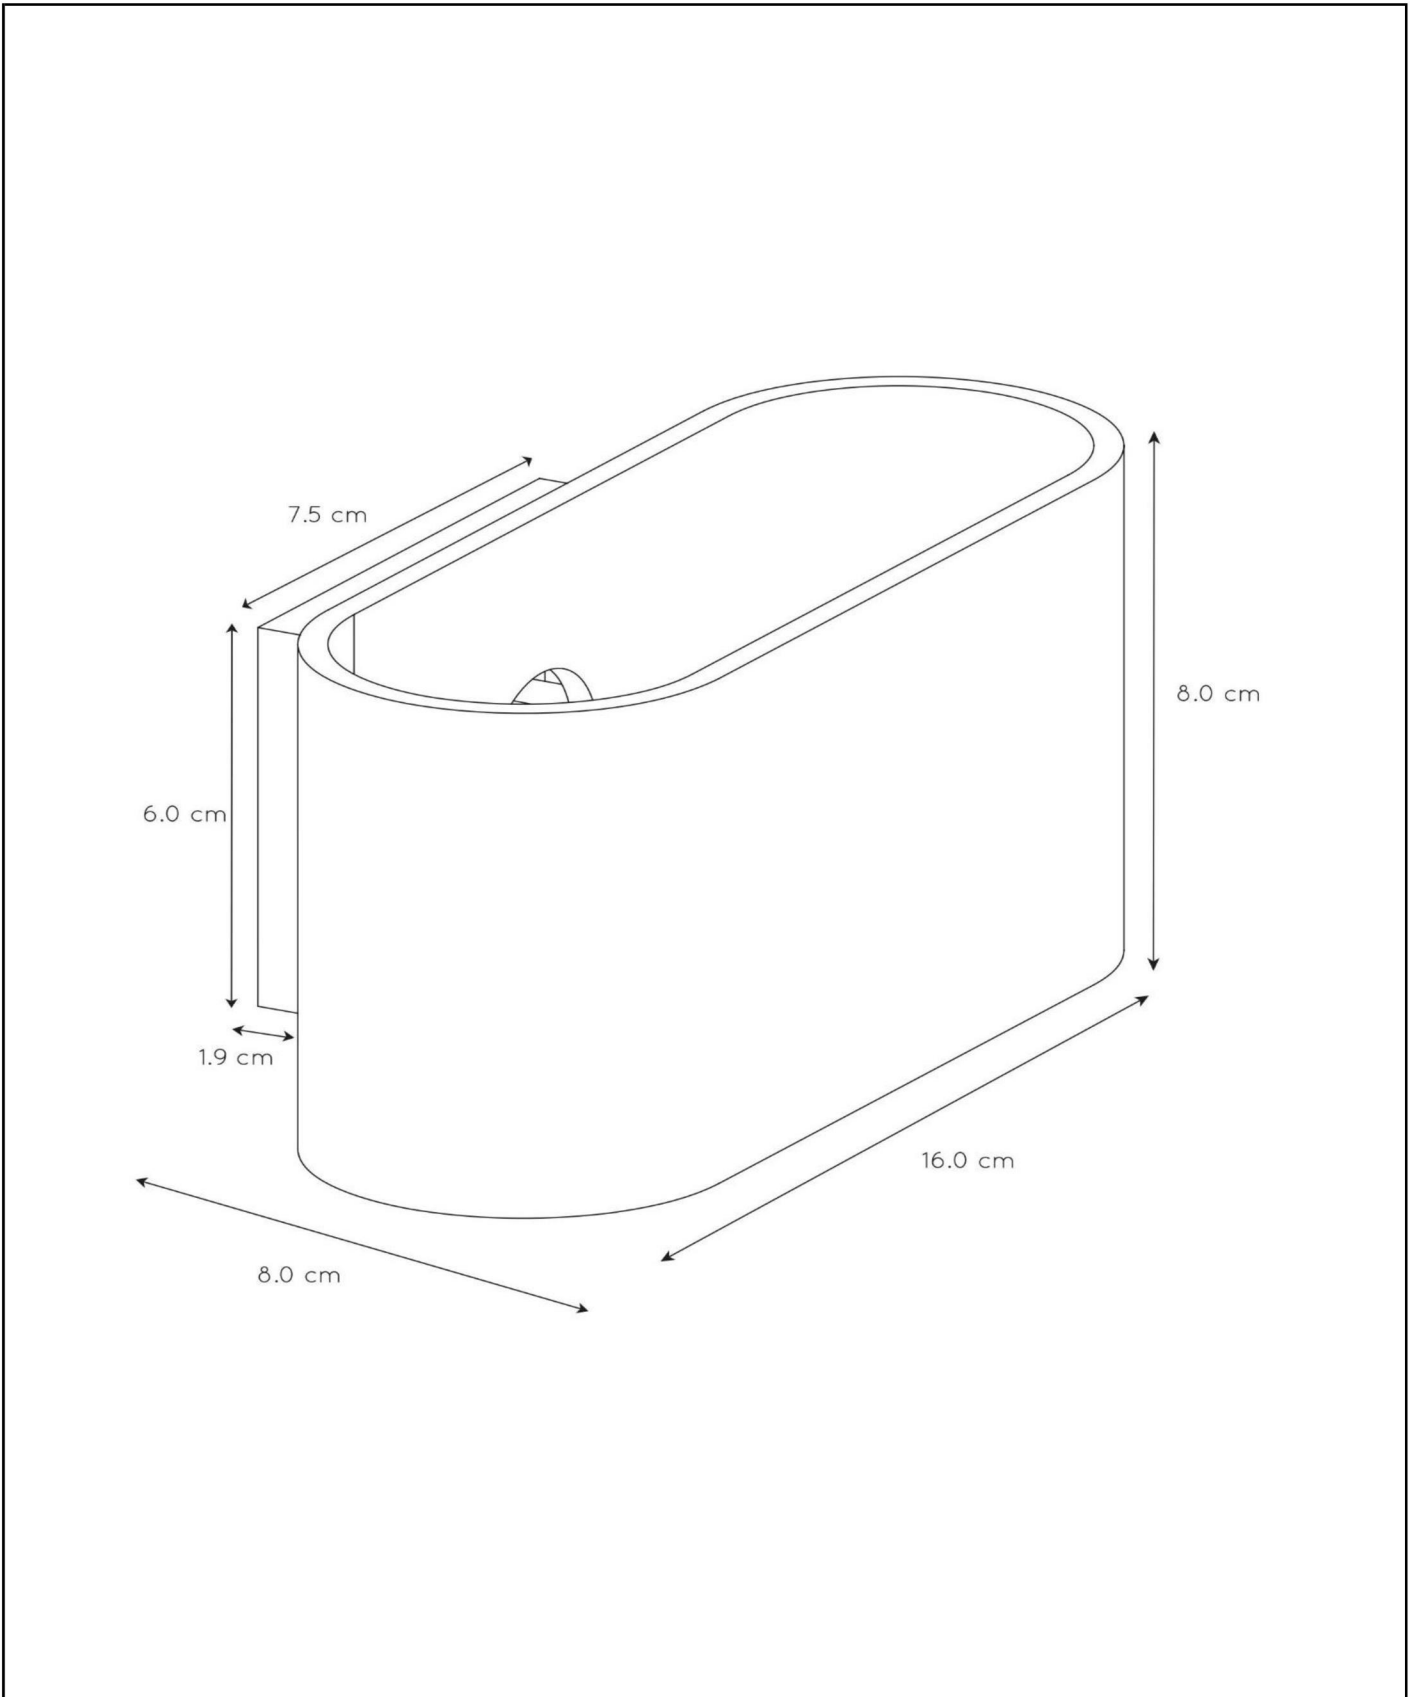

**XERA**

Item number: 23254/0130  
EAN code: 54 1121233684

For more specifications or dimensions of this product please visit [www.lucide.com](http://www.lucide.com)