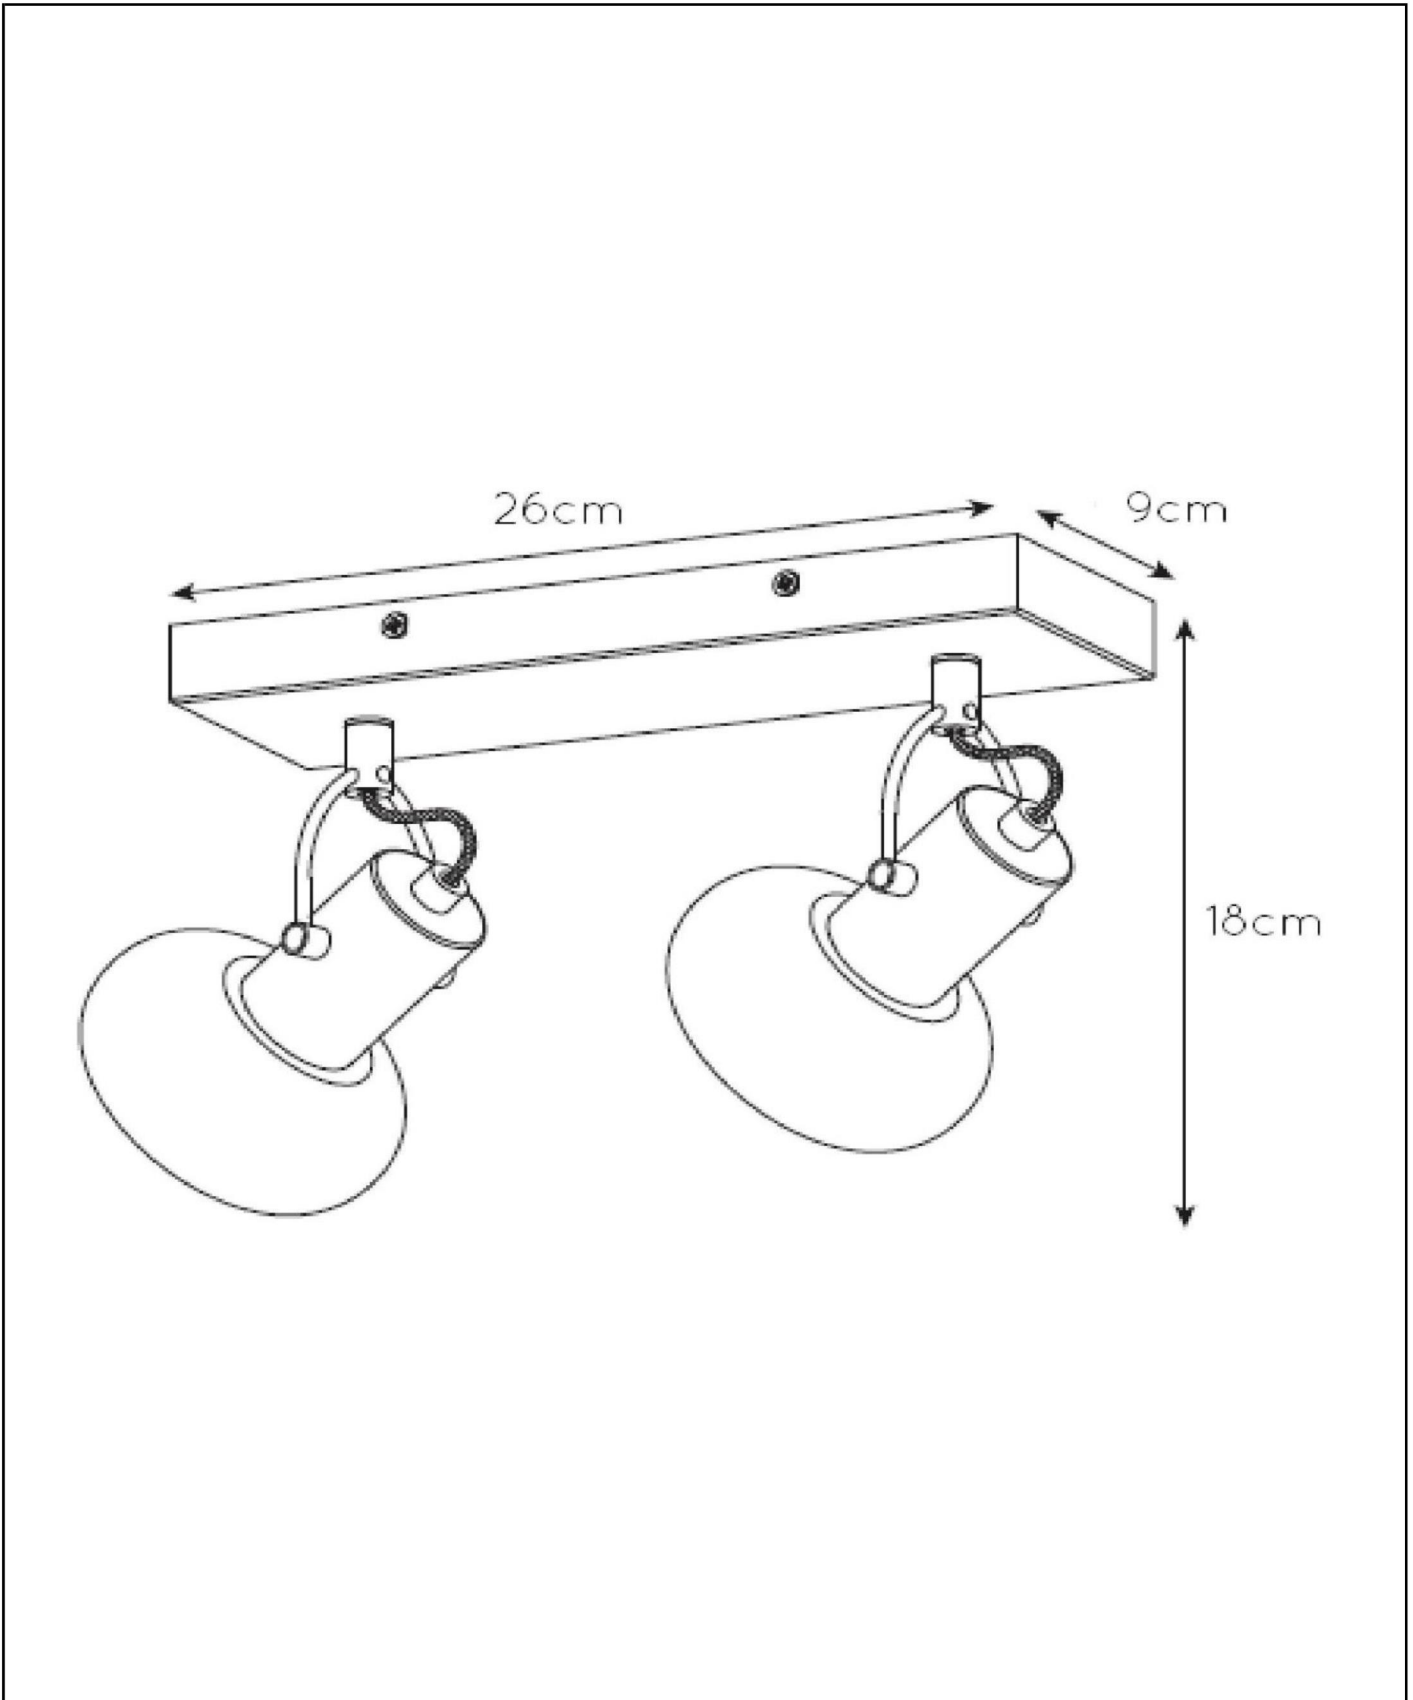

MADEE

Item number: 17993/02/30
EAN code: 54 11212176783

For more specifications or dimensions of this product please visit www.lucide.com