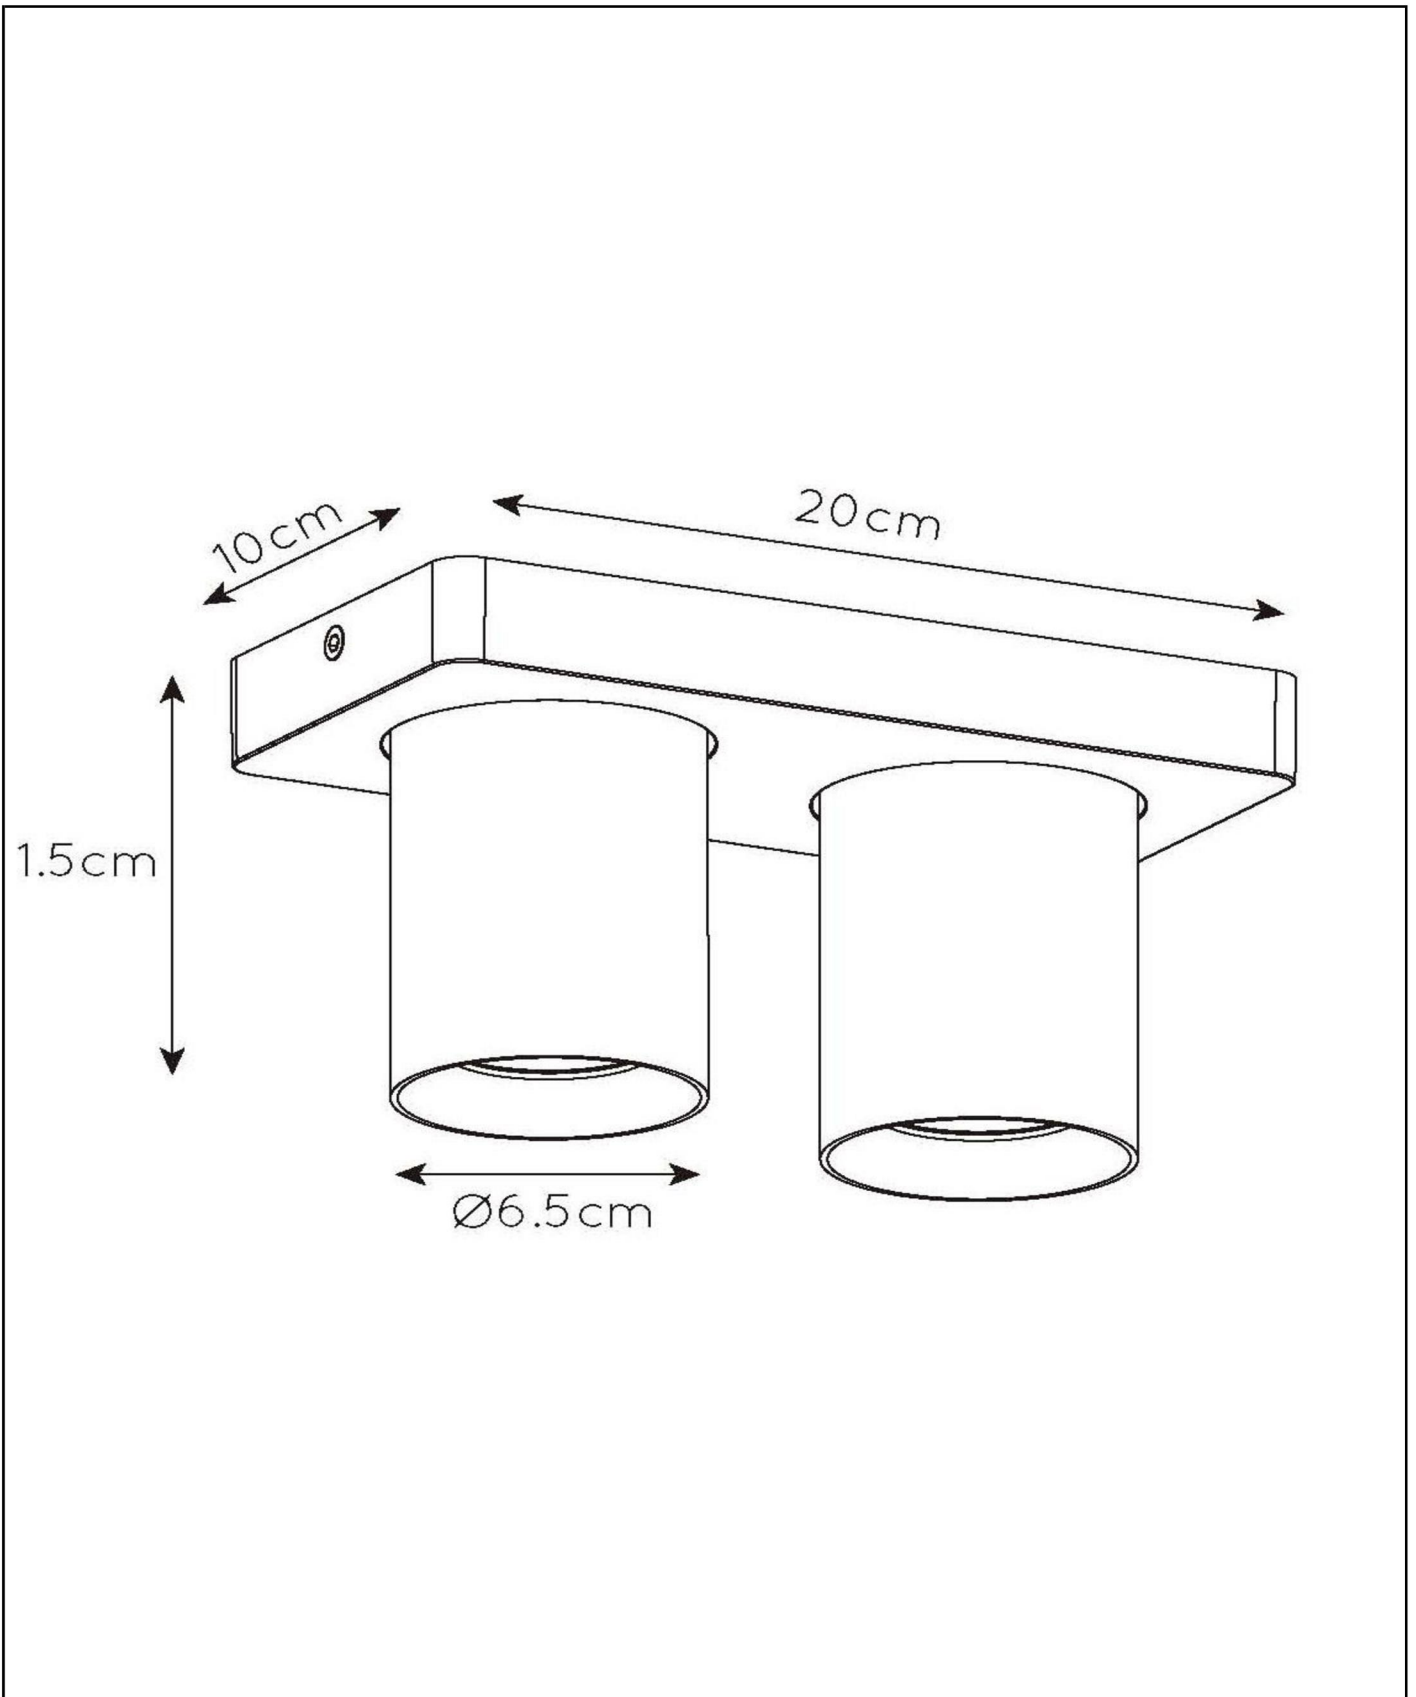

NIGEL

Item number: 09929/10/02
EAN code: 54 11212092977

For more specifications or dimensions of this product please visit www.lucide.com