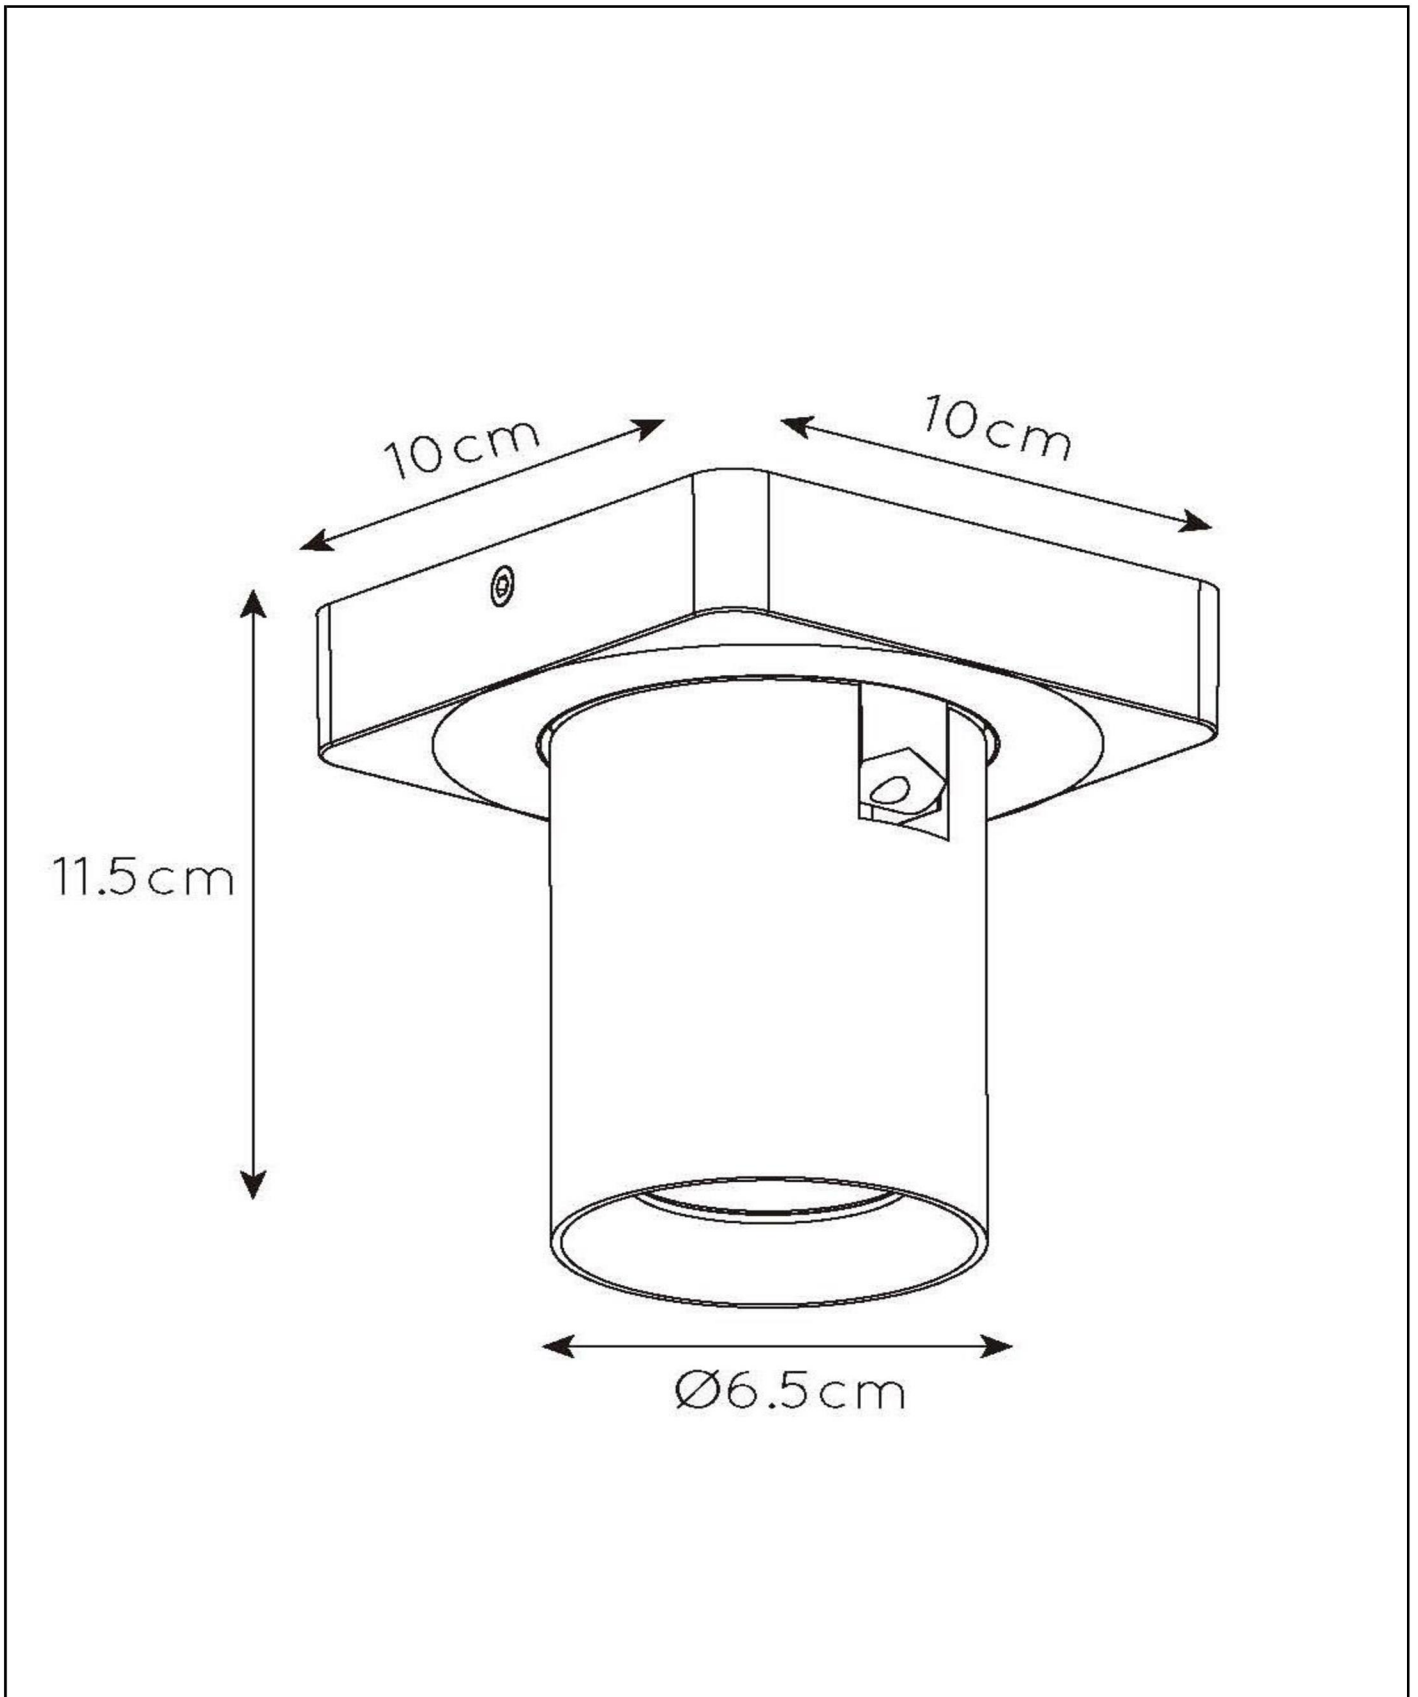

NIGEL

Item number: 09929/05/02
EAN code: 54 11212092939

For more specifications or dimensions of this product please visit
www.lucide.com