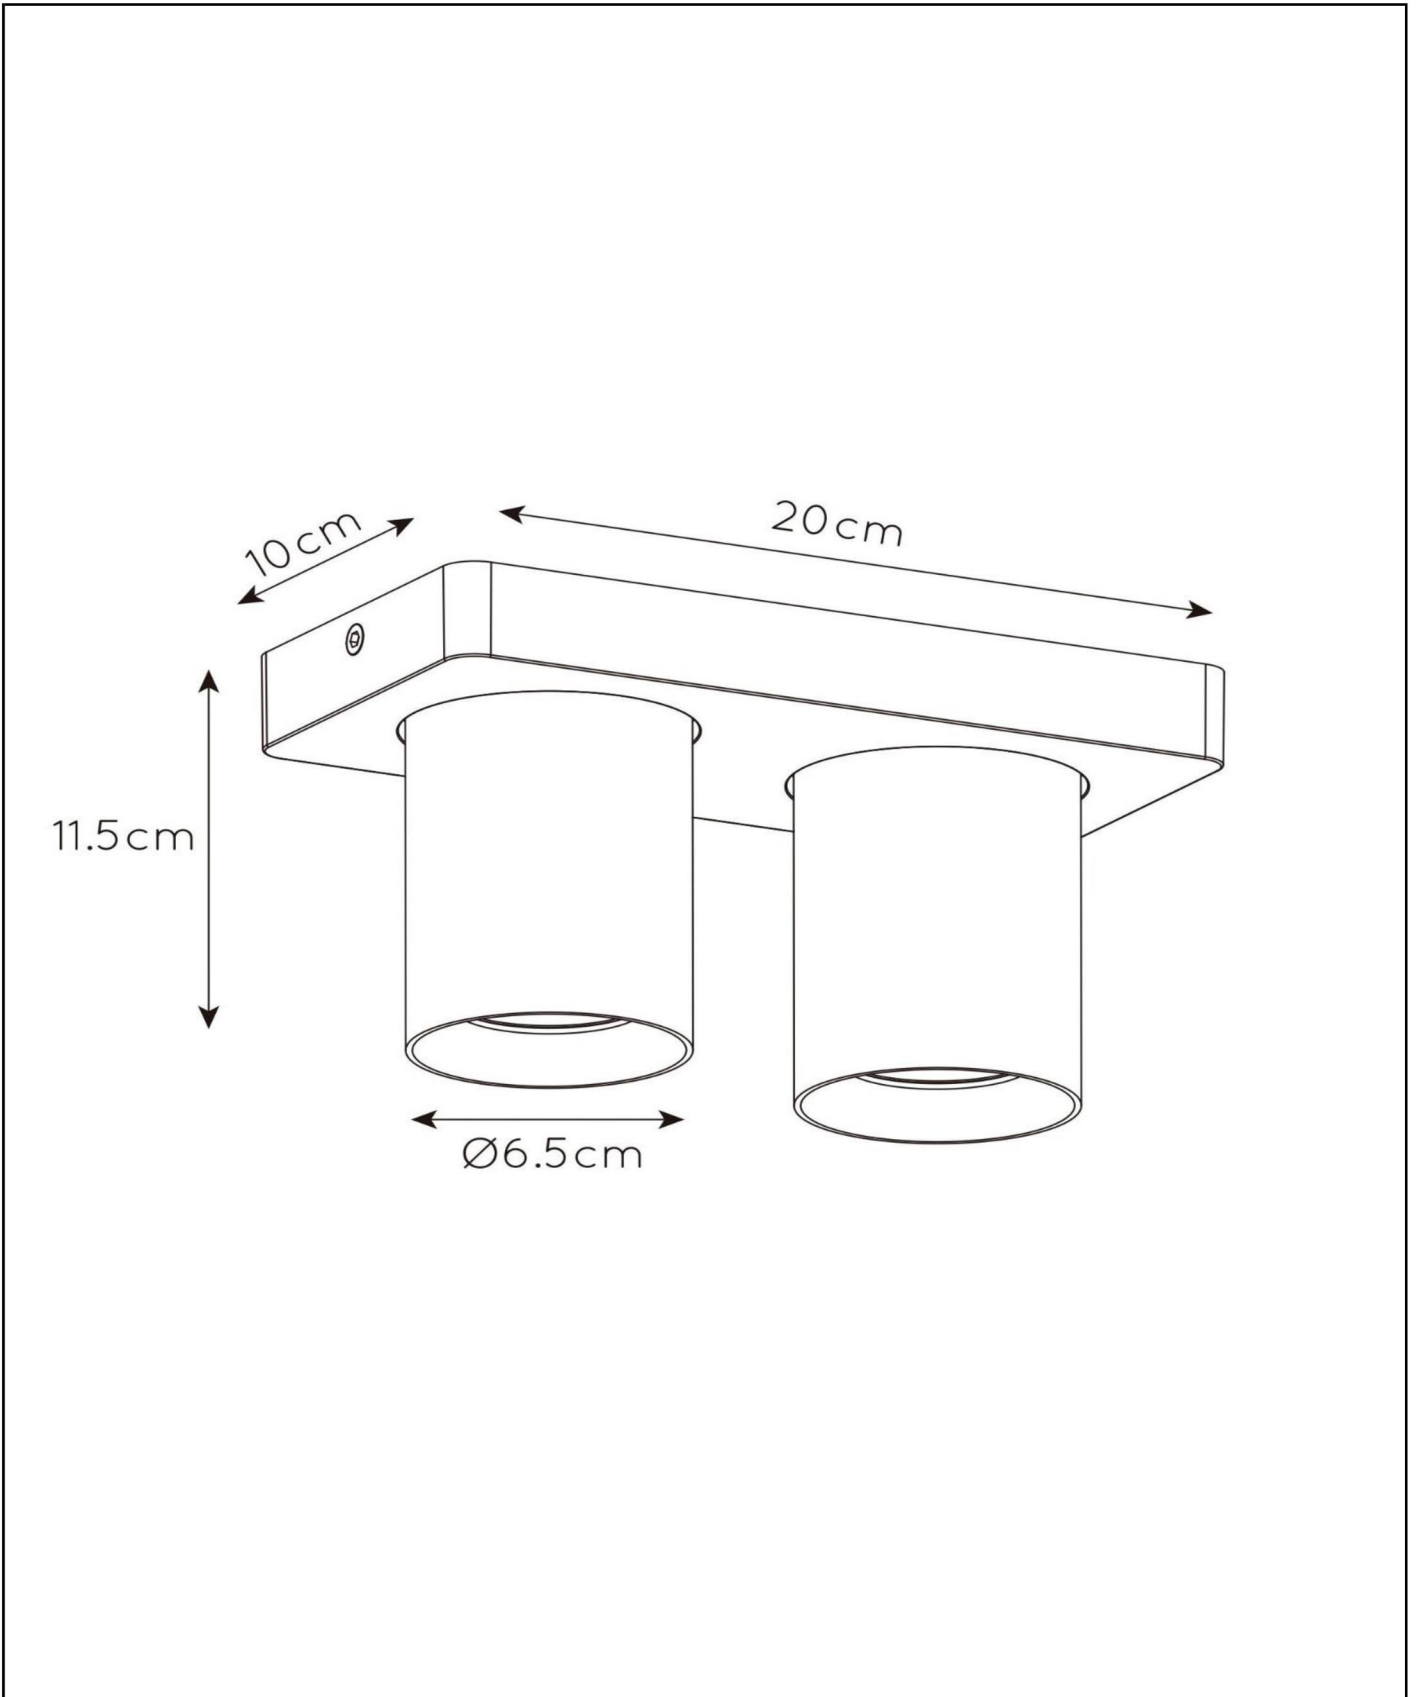

NIGEL

Item number: 09929/10/30
 EAN code: 54 11212092557

For more specifications or dimensions of this product please visit www.lucide.com