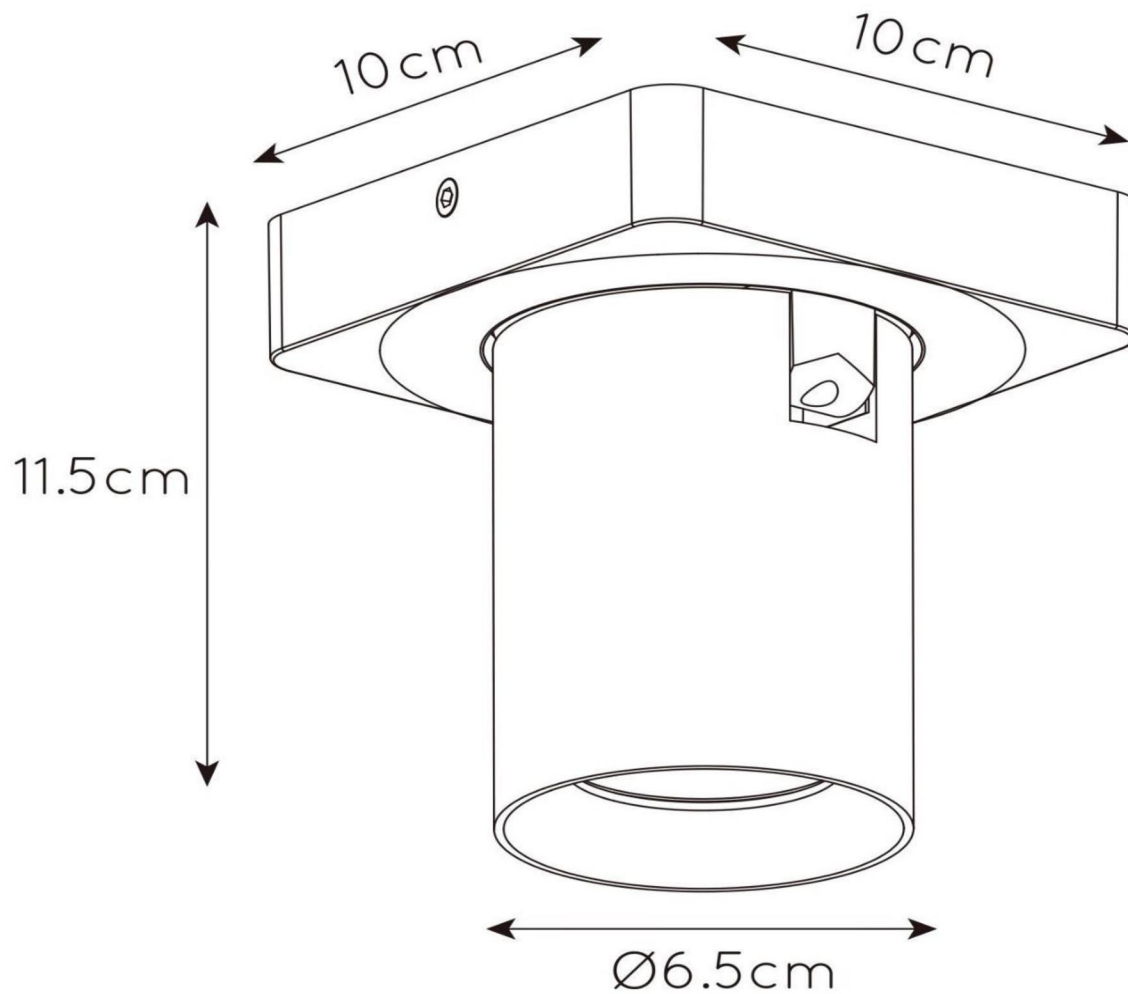

**NIGEL**

Item number: 09929/05/30  
EAN code: 54 11212092533

For more specifications or dimensions of this product please visit  
[www.lucide.com](http://www.lucide.com)