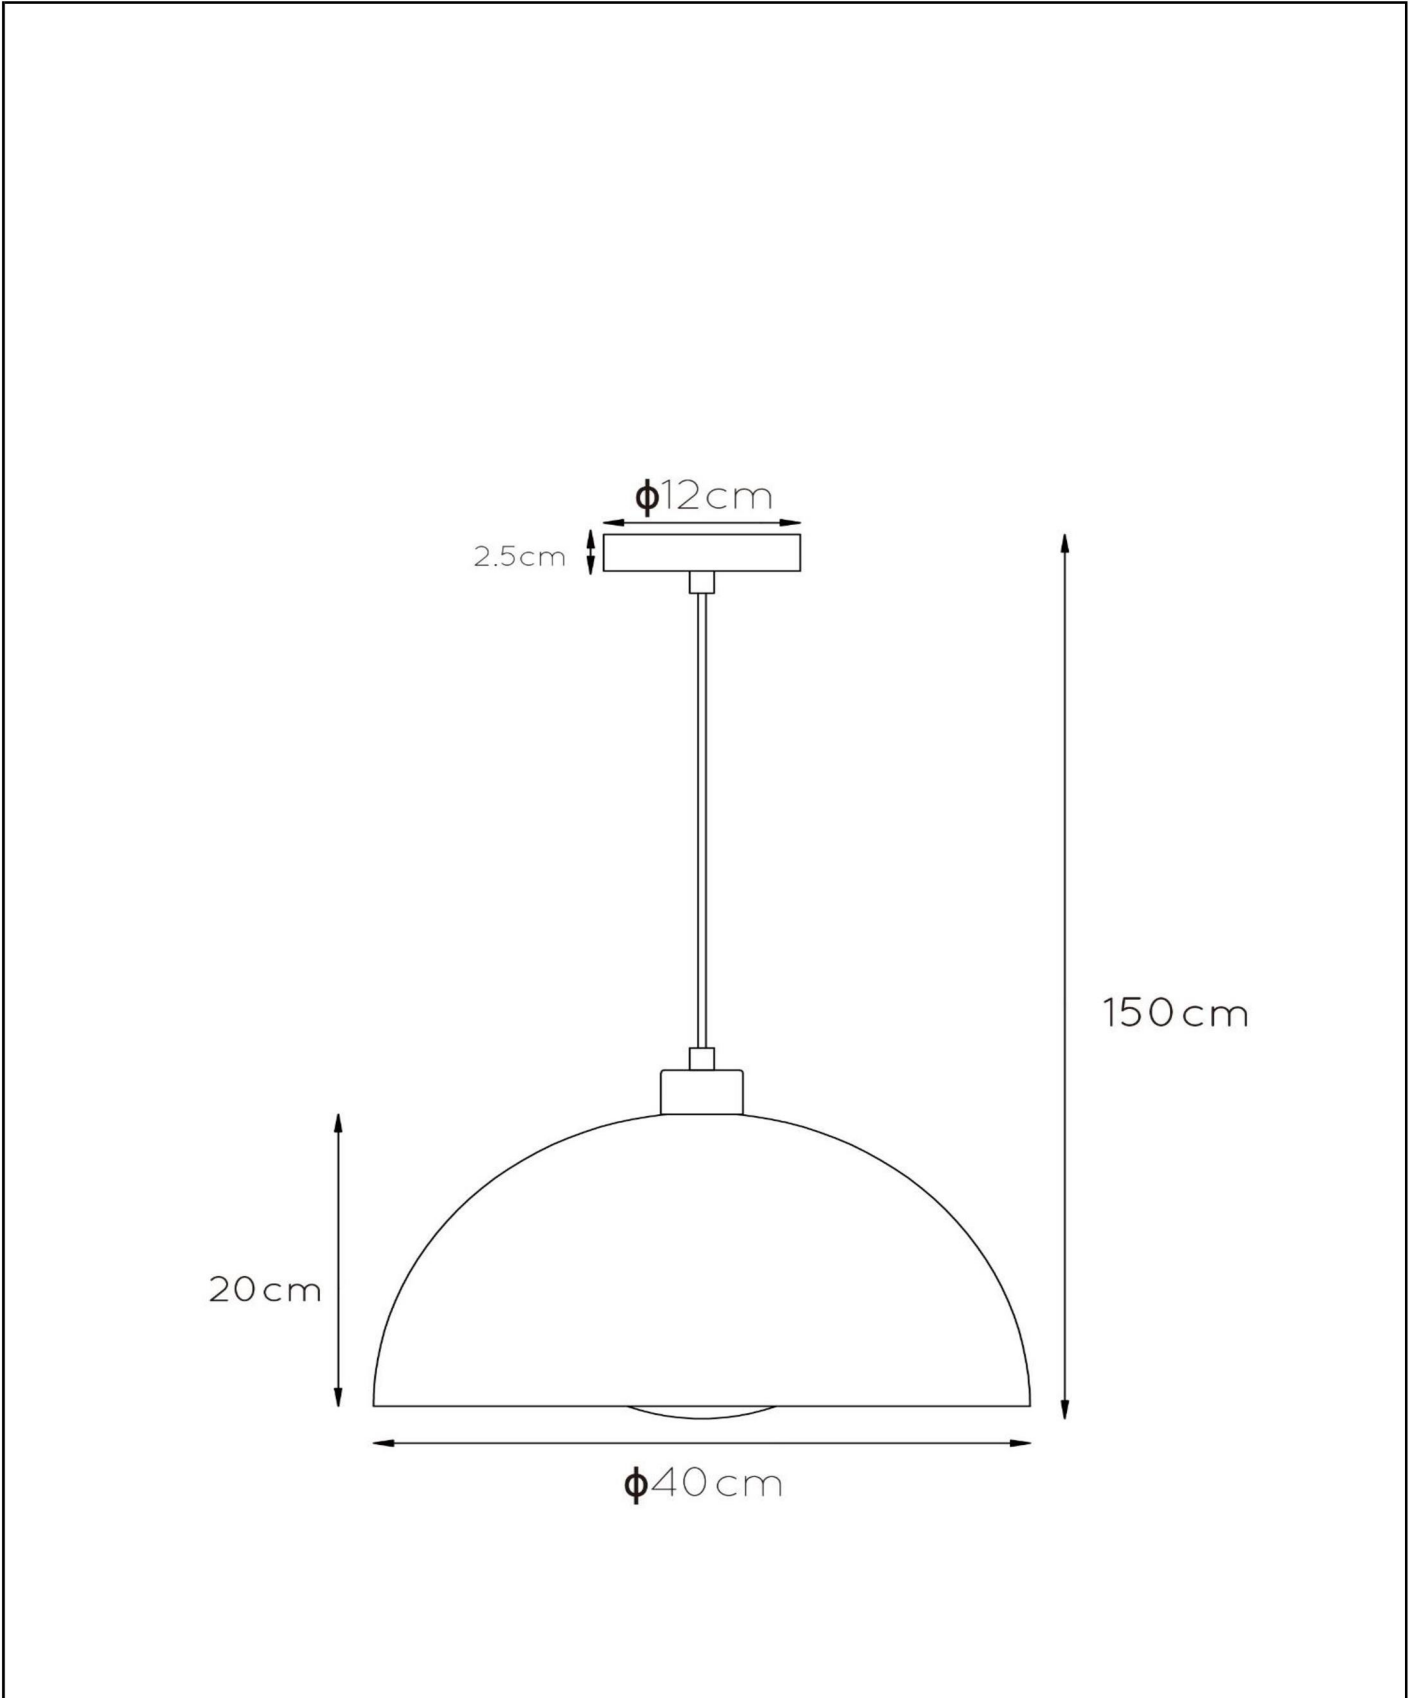

SIEMON

Item number: 45496/01/30
EAN code: 54 11212451743

For more specifications or dimensions of this product please visit
www.lucide.com