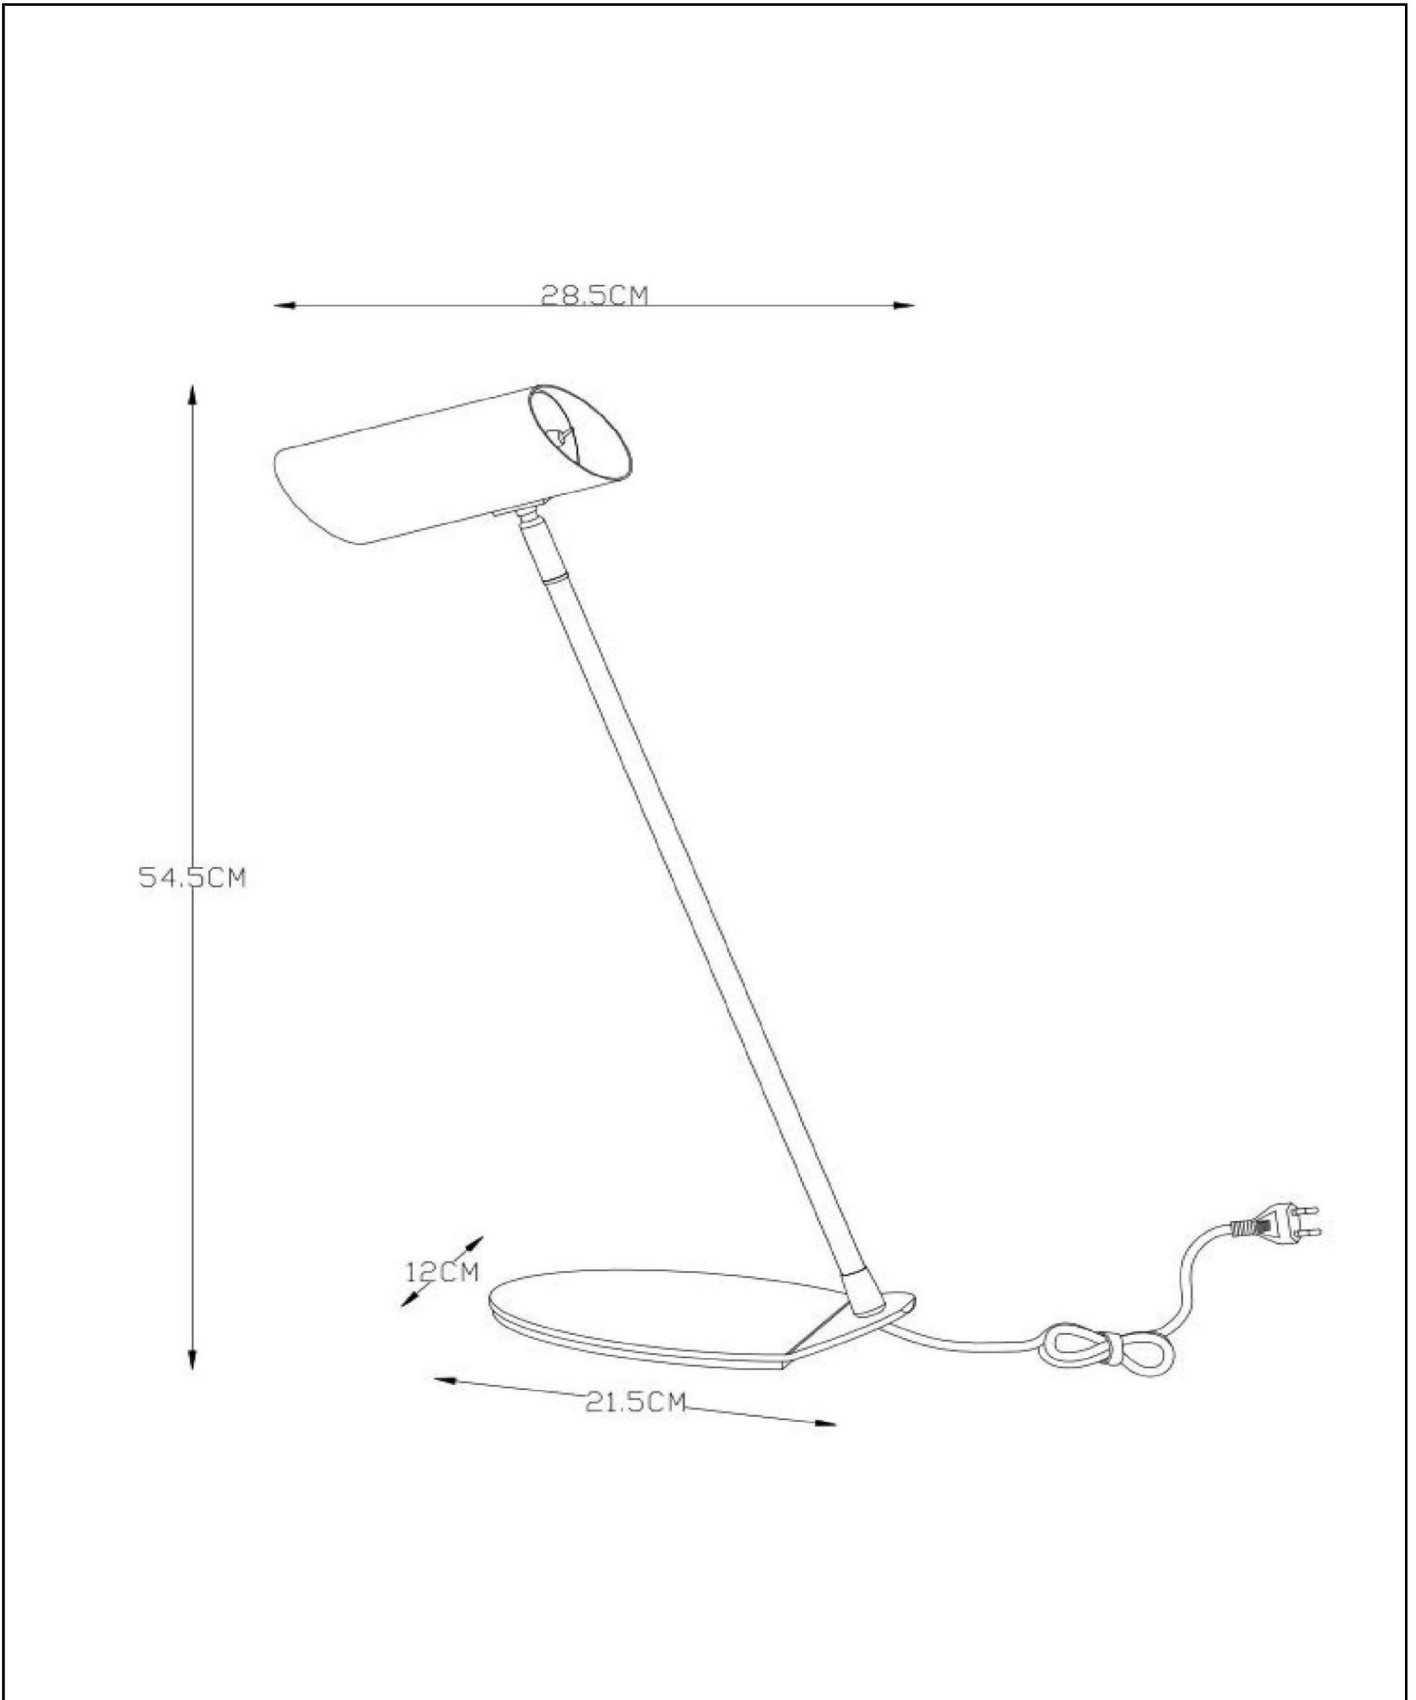

# HESTER

Item number: 19600/0131  
EAN code: 54 11212193841

For more specifications or dimensions of this product please visit [www.lucide.com](http://www.lucide.com)