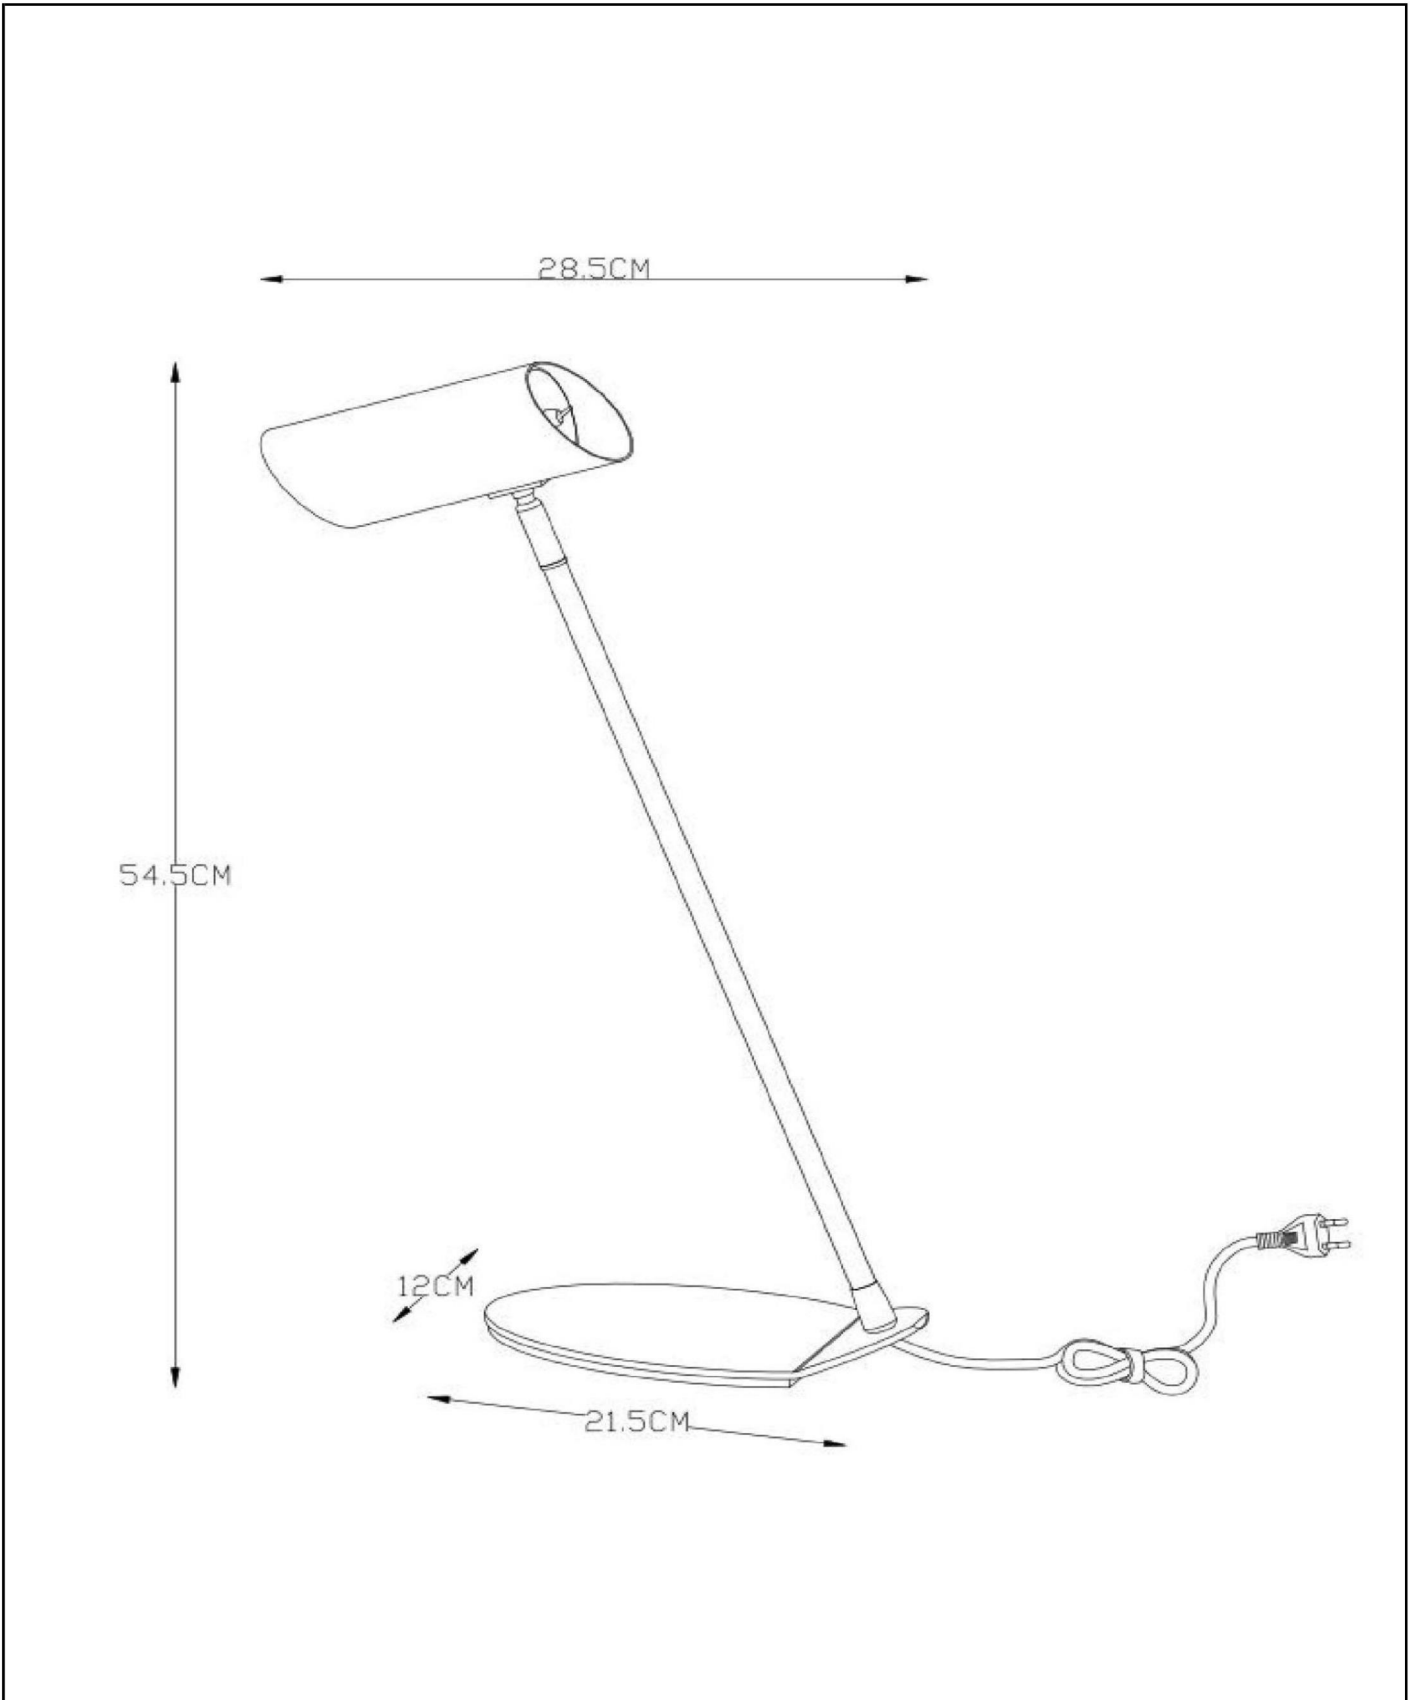

# HESTER

Item number: 19600/01/30  
EAN code: 54 11212193834

For more specifications or dimensions of this product please visit [www.lucide.com](http://www.lucide.com)