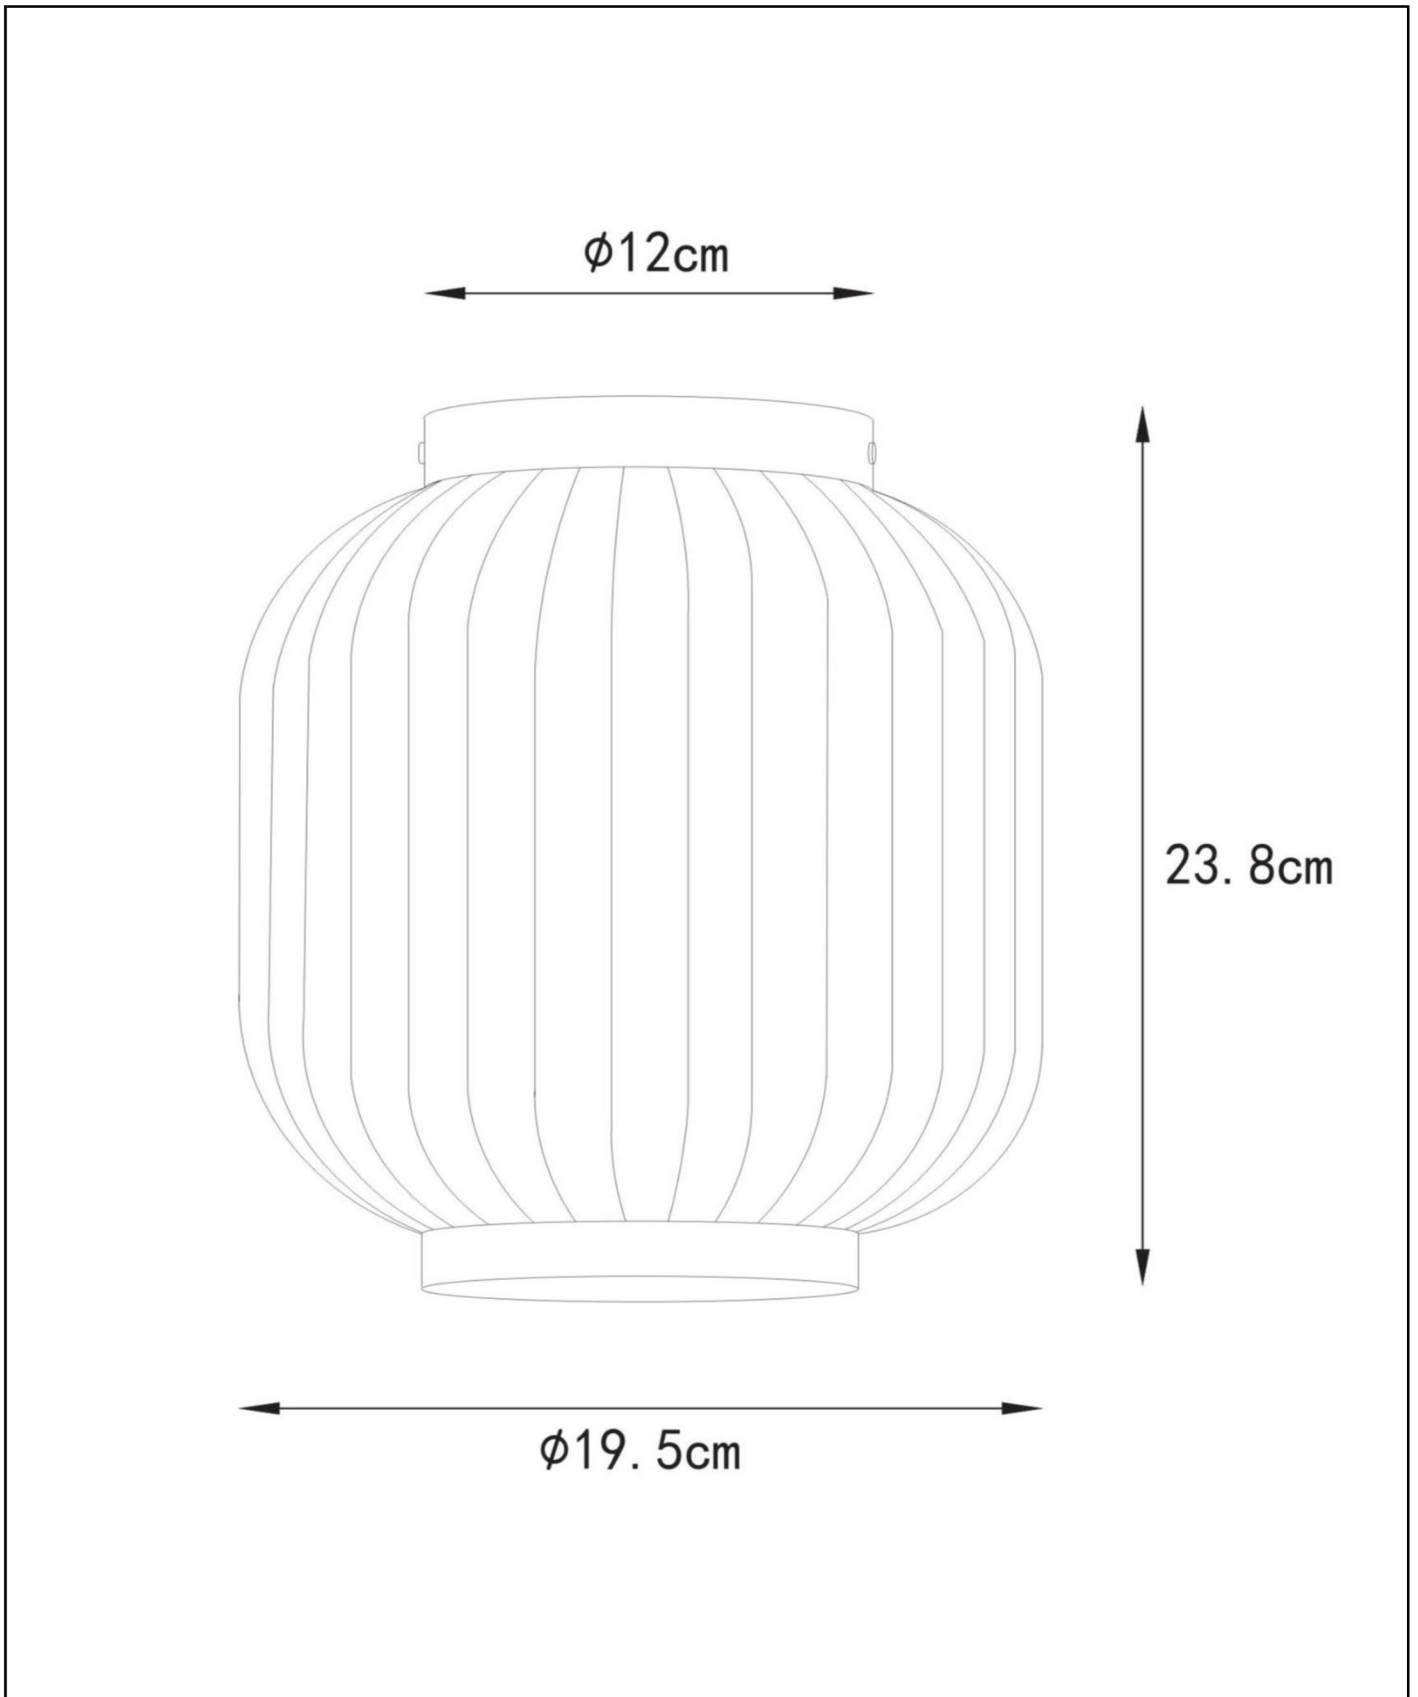

GOSSEItem number: 13135/0131
EAN code: 54 11212134 172

For more specifications or dimensions of this product please visit
www.lucide.com