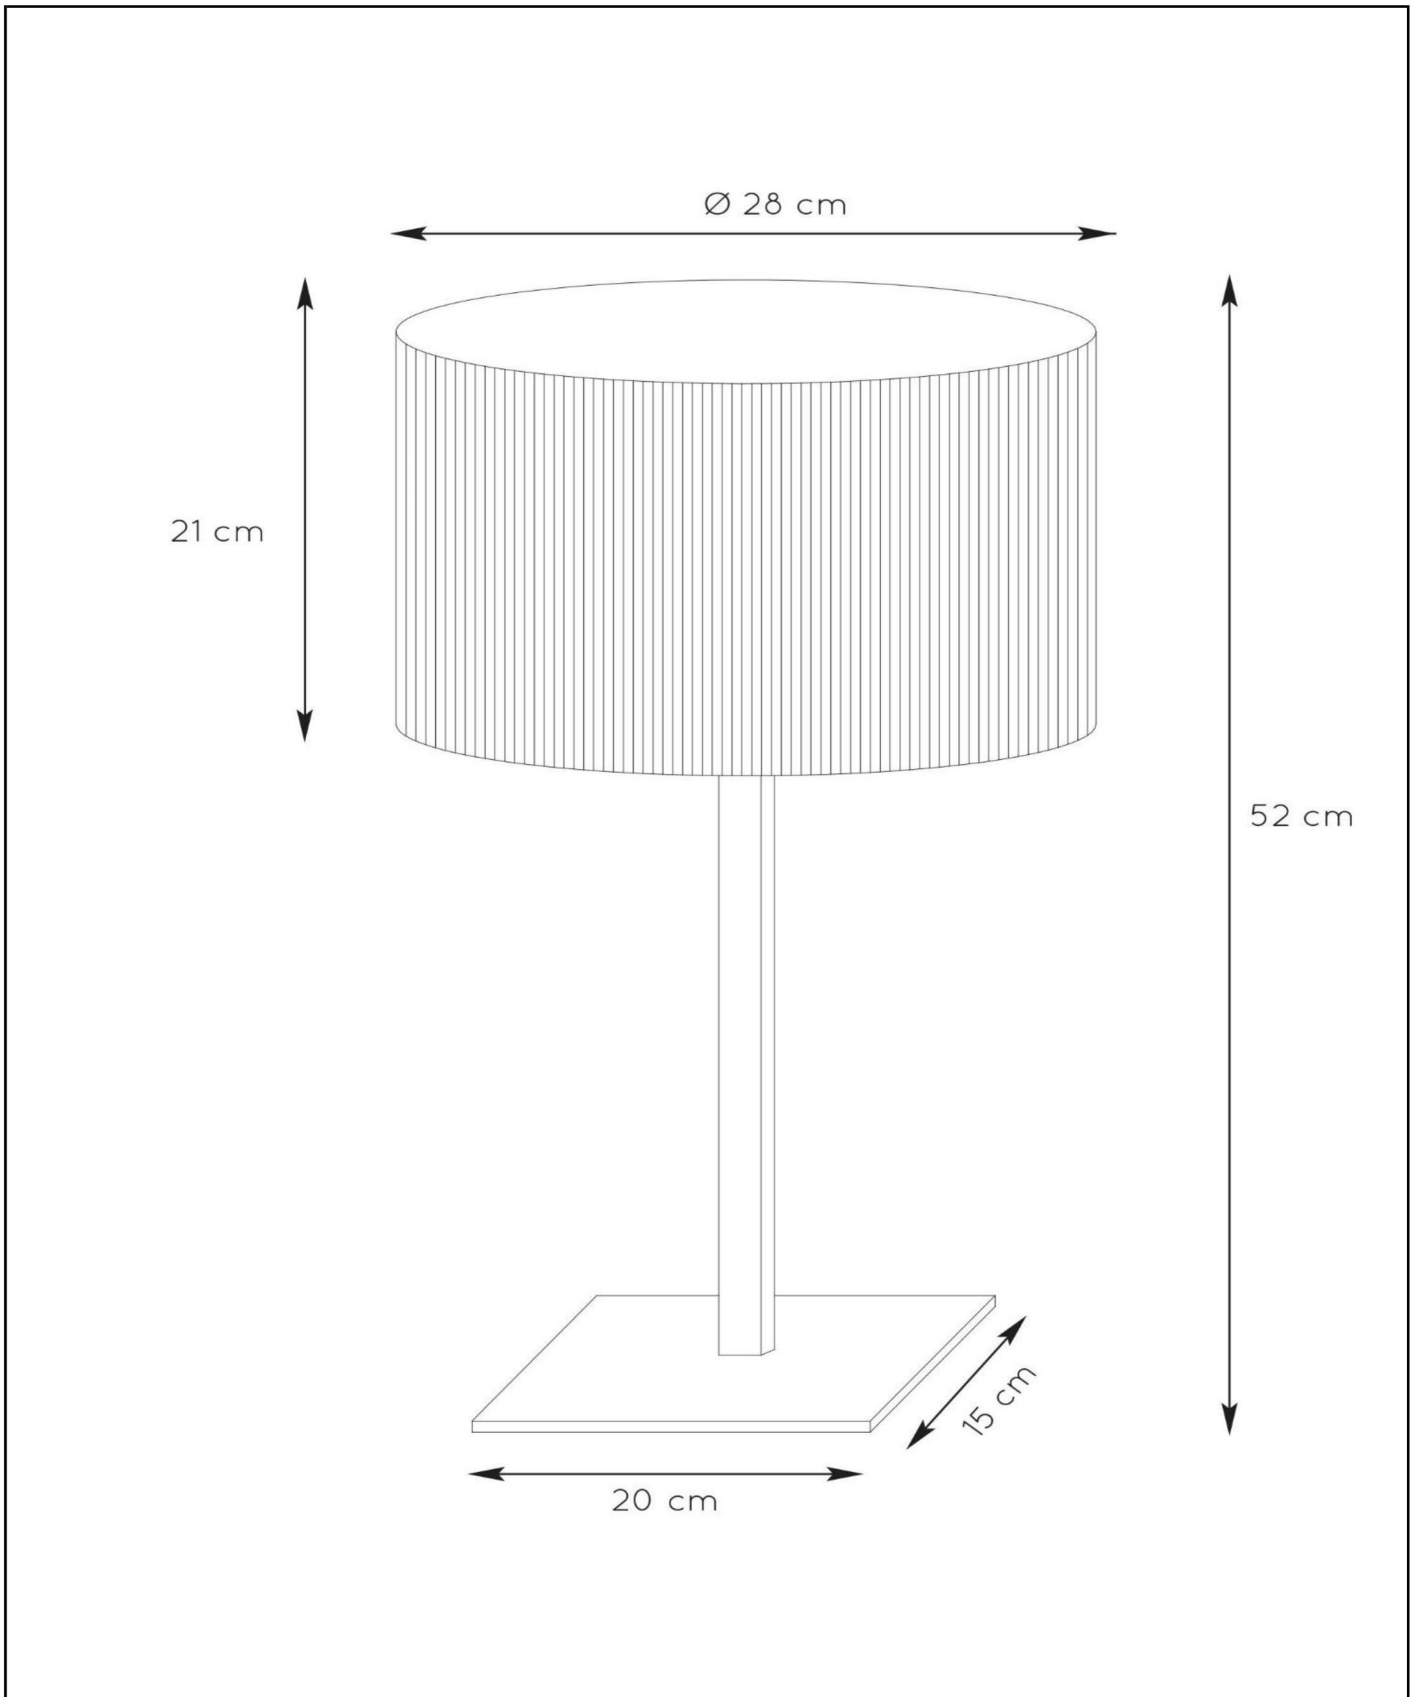

MAGIUS

Item number: 03529/81/30
EAN code: 54 1121203 1280

For more specifications or dimensions of this product please visit
www.lucide.com