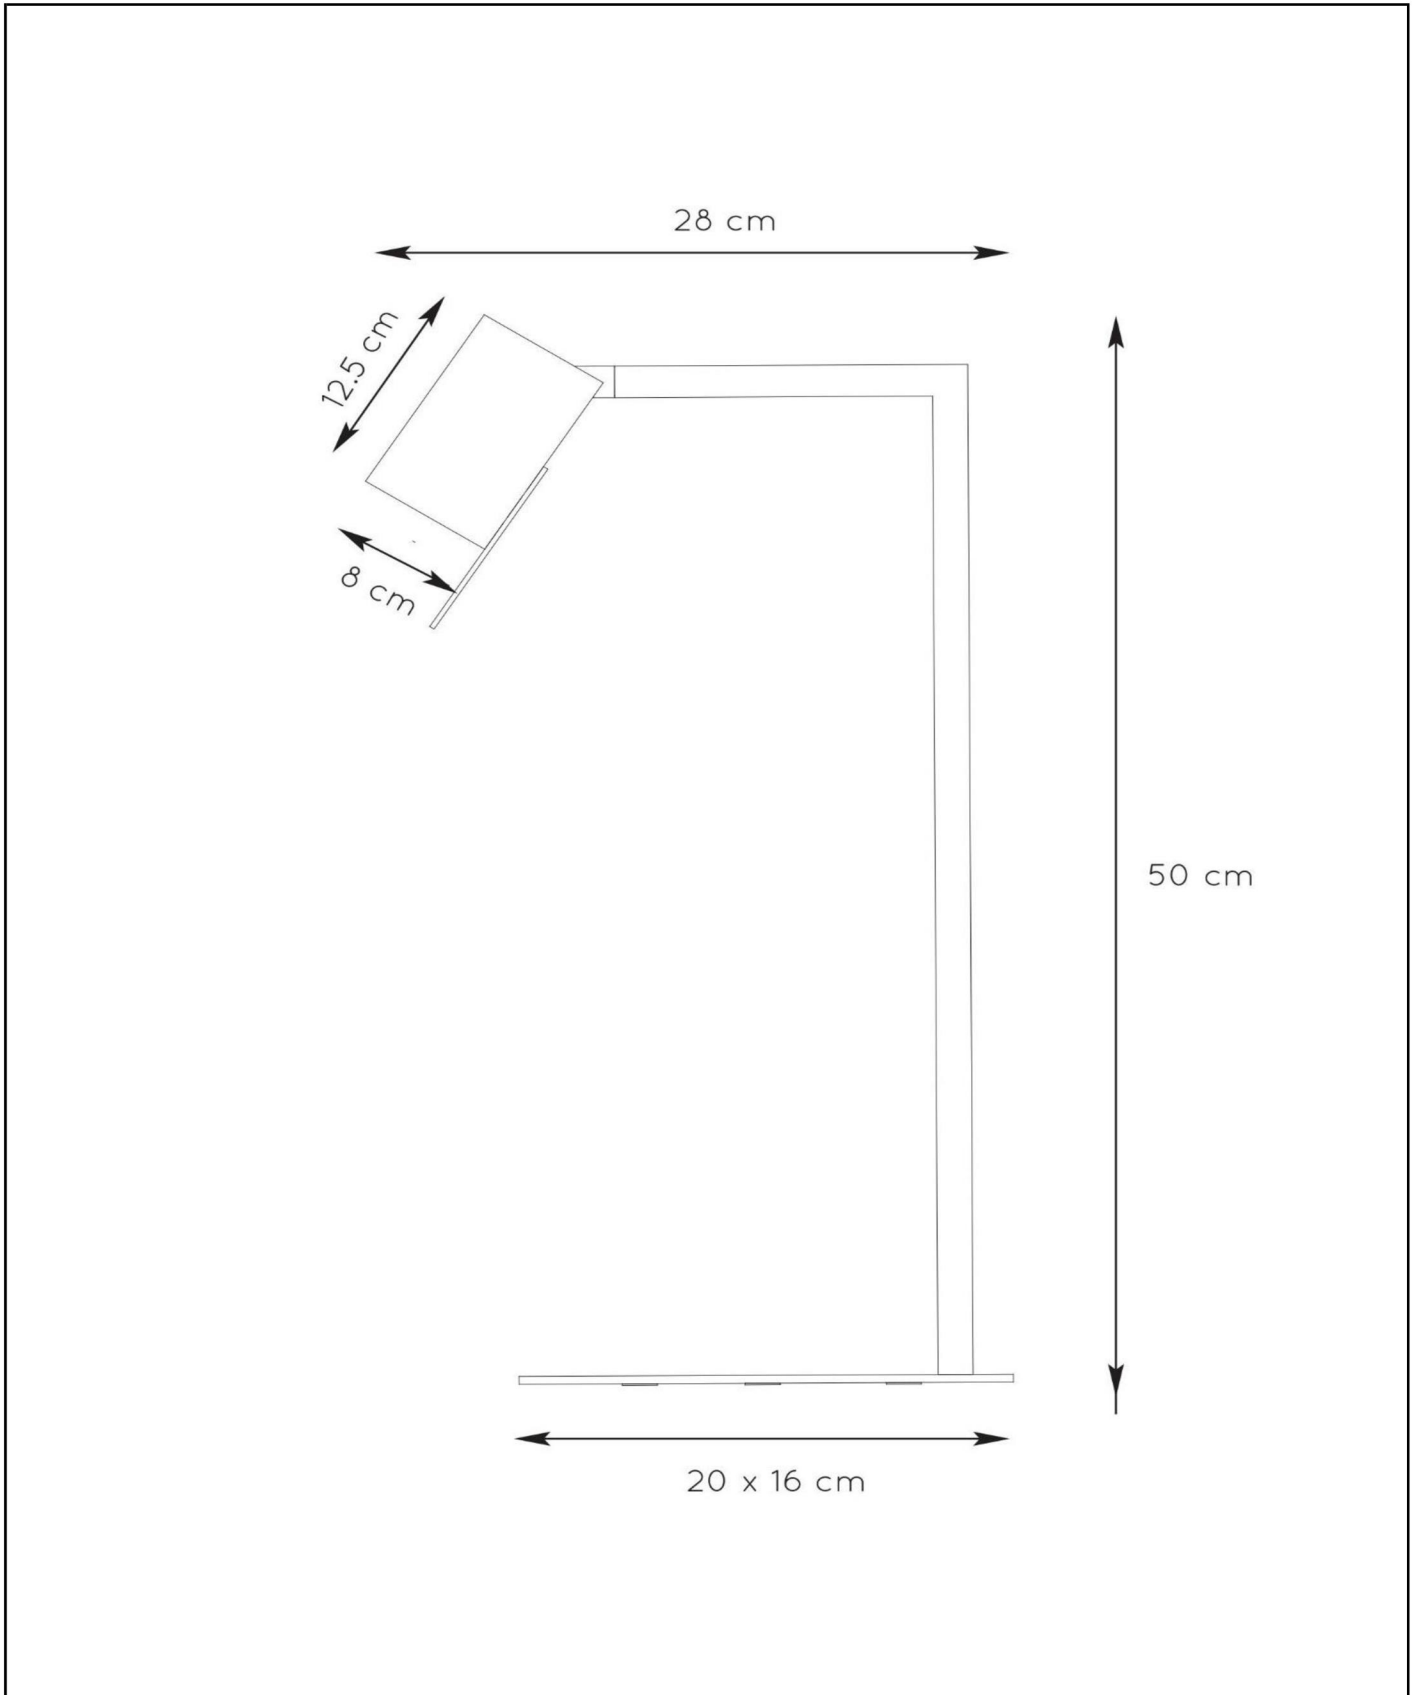

LESLEY

Item number: 03525/0130
EAN code: 54 112120 31129

For more specifications or dimensions of this product please visit www.lucide.com