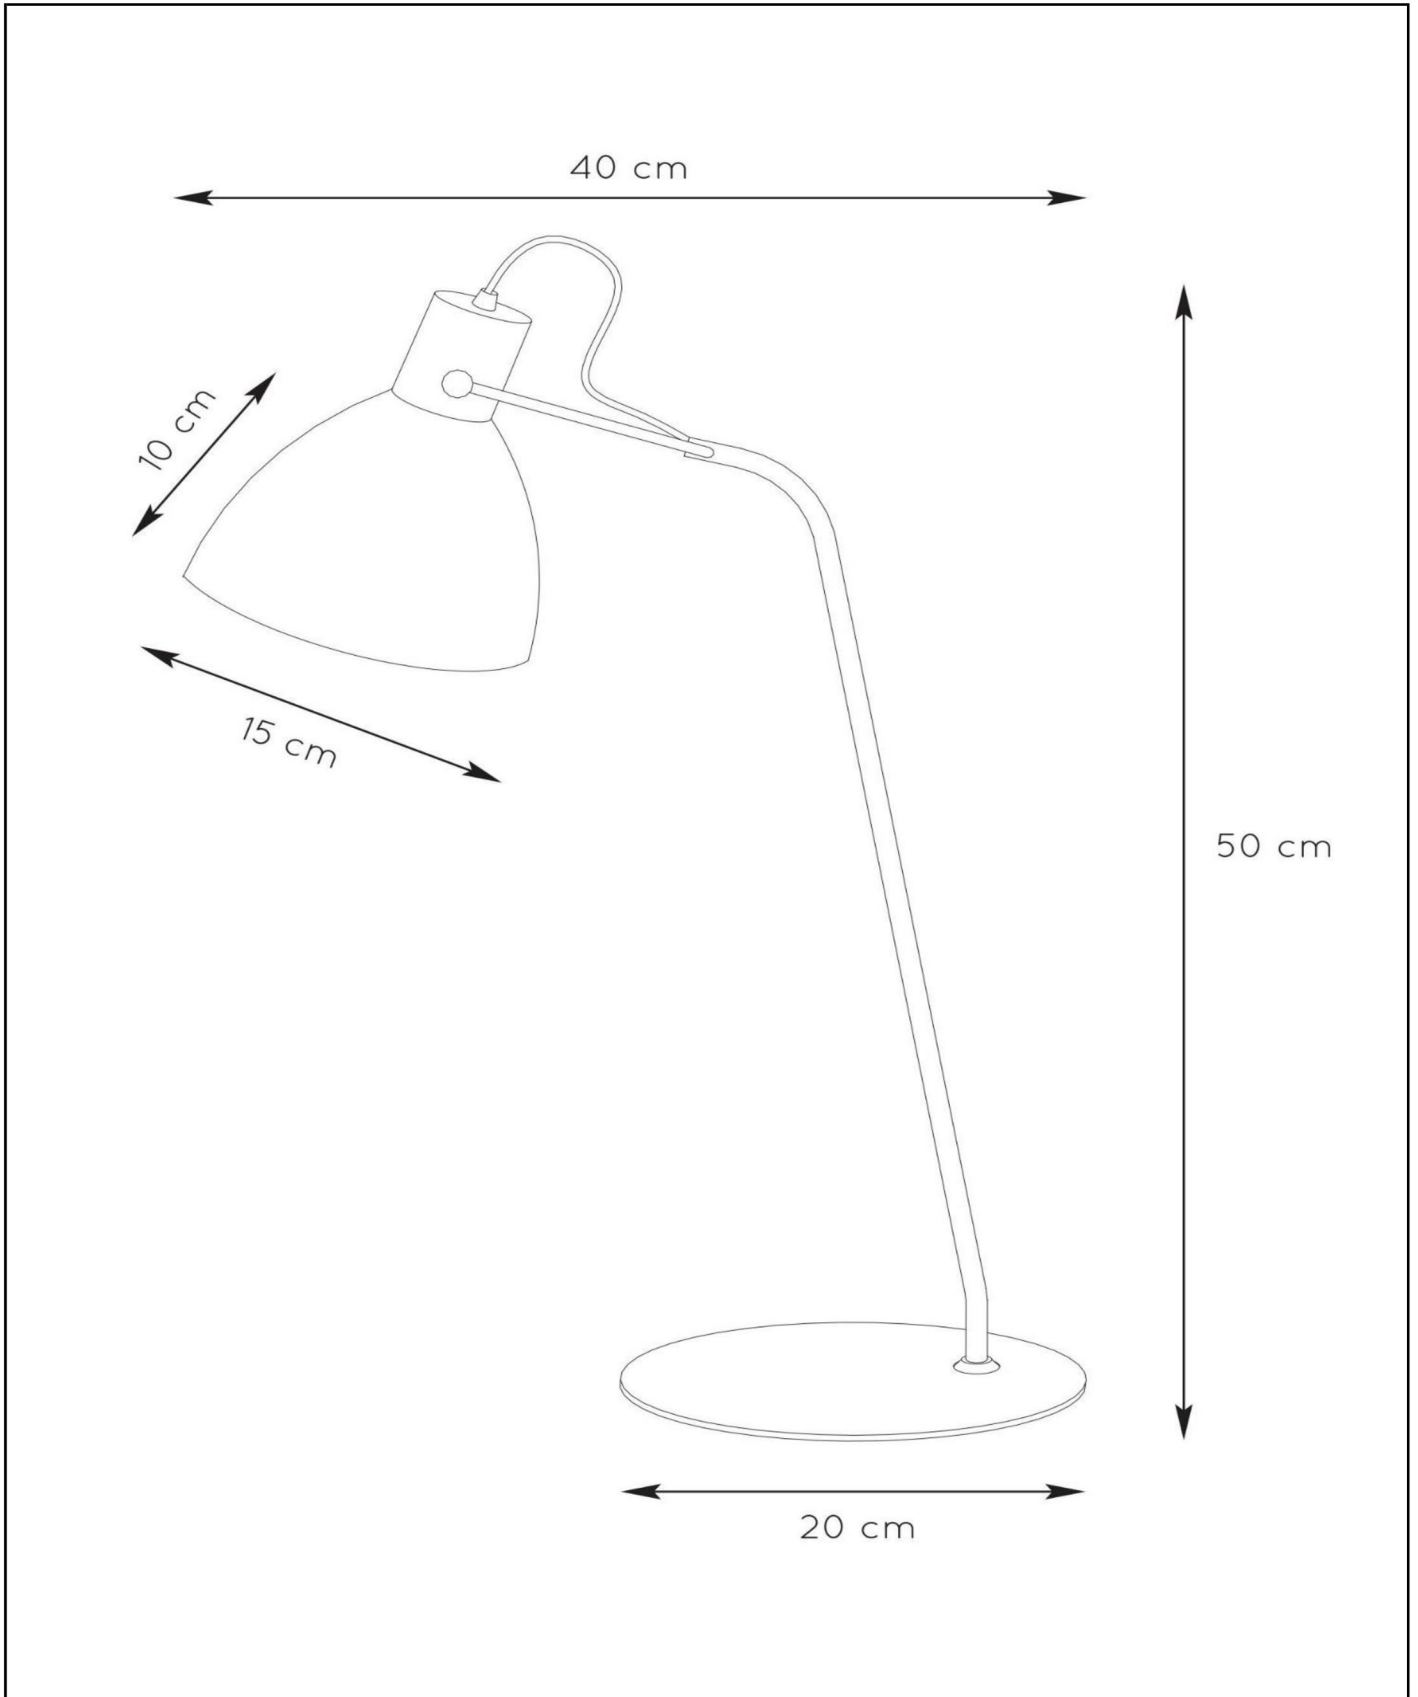

SHADI

Item number: 03617/01/30
EAN code: 54 11212030849

For more specifications or dimensions of this product please visit www.lucide.com