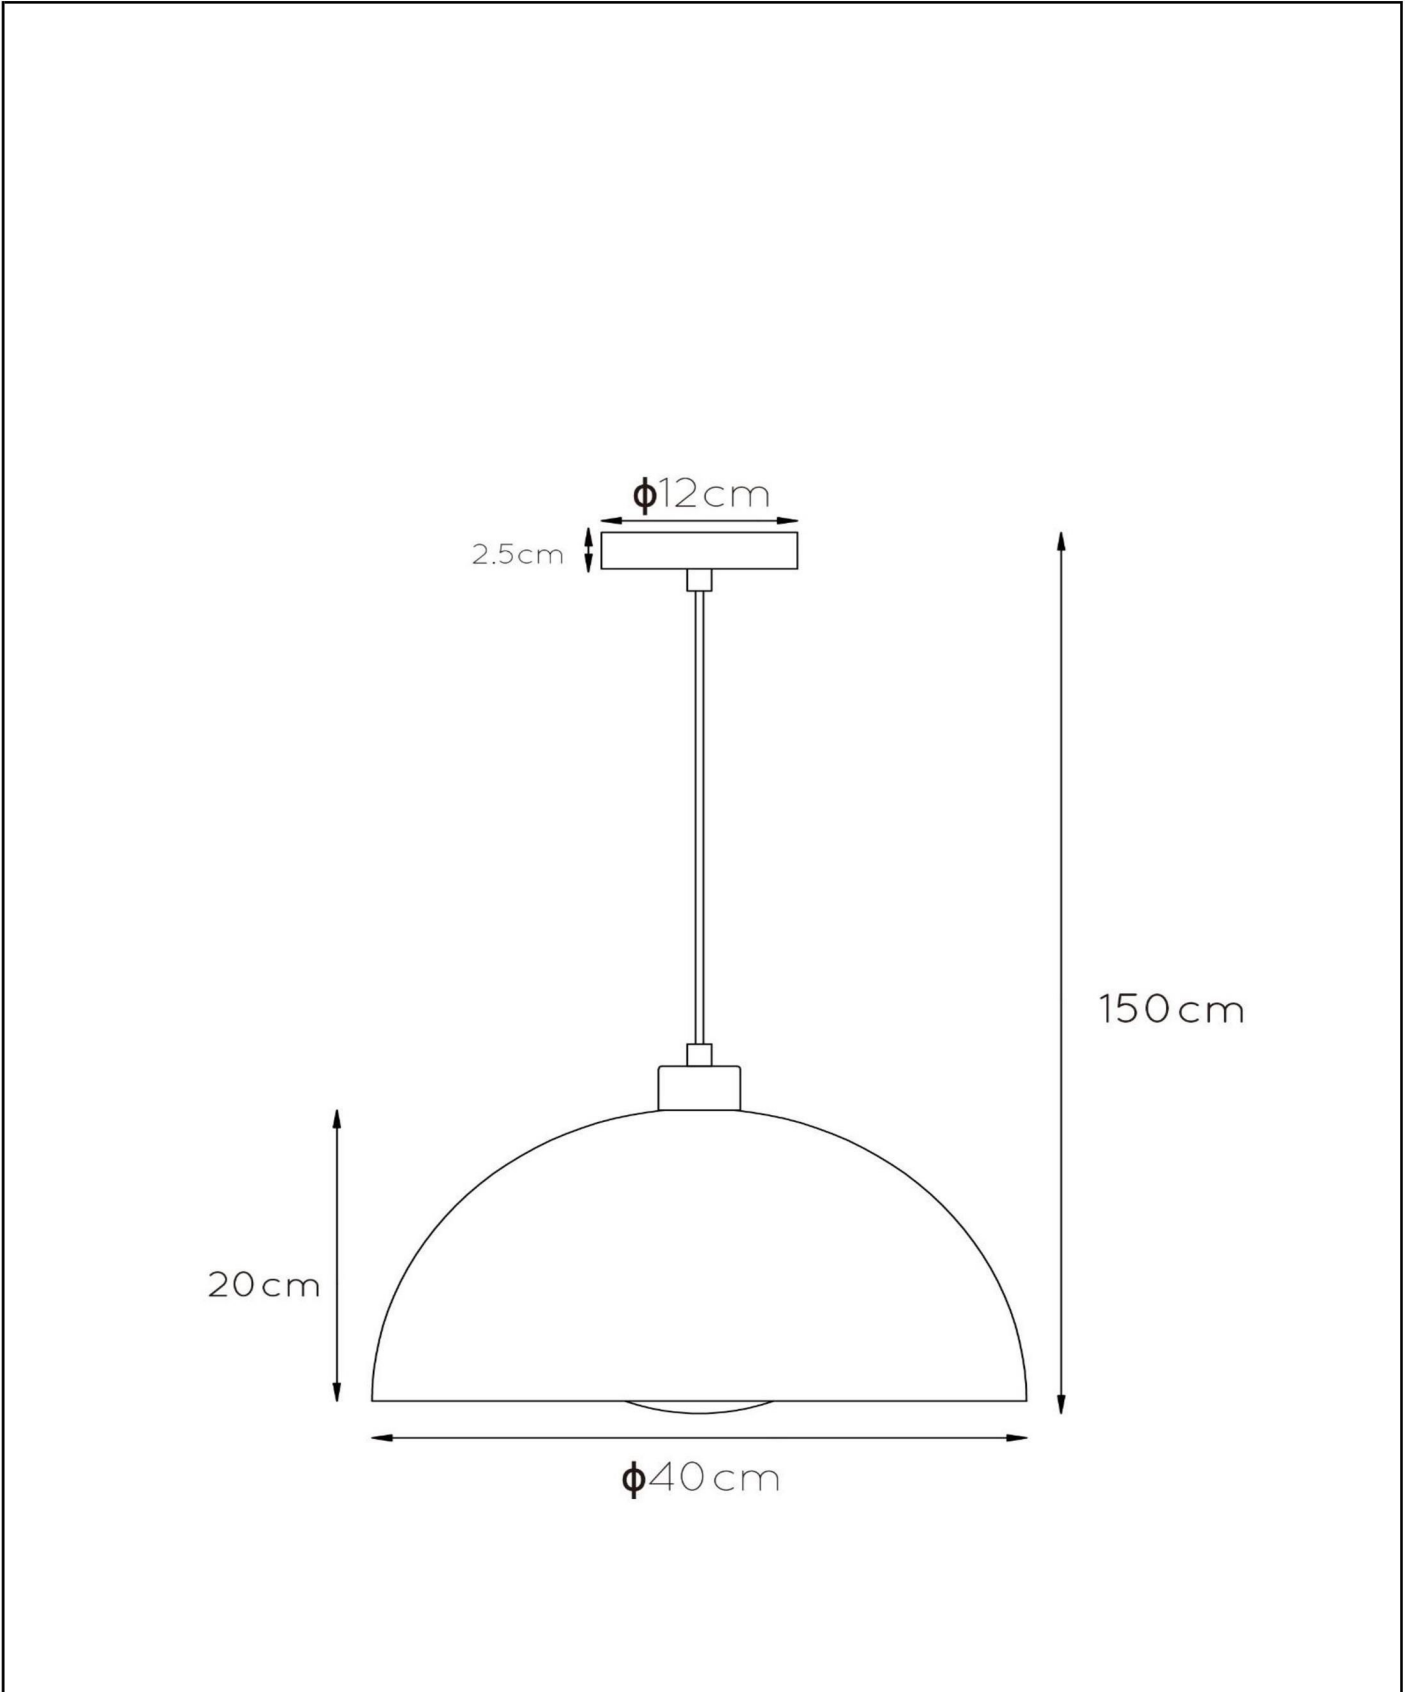

SIEMON

Item number: 45496/01/30
 EAN code: 54 11212451743

For more specifications or dimensions of this product please visit www.lucide.com