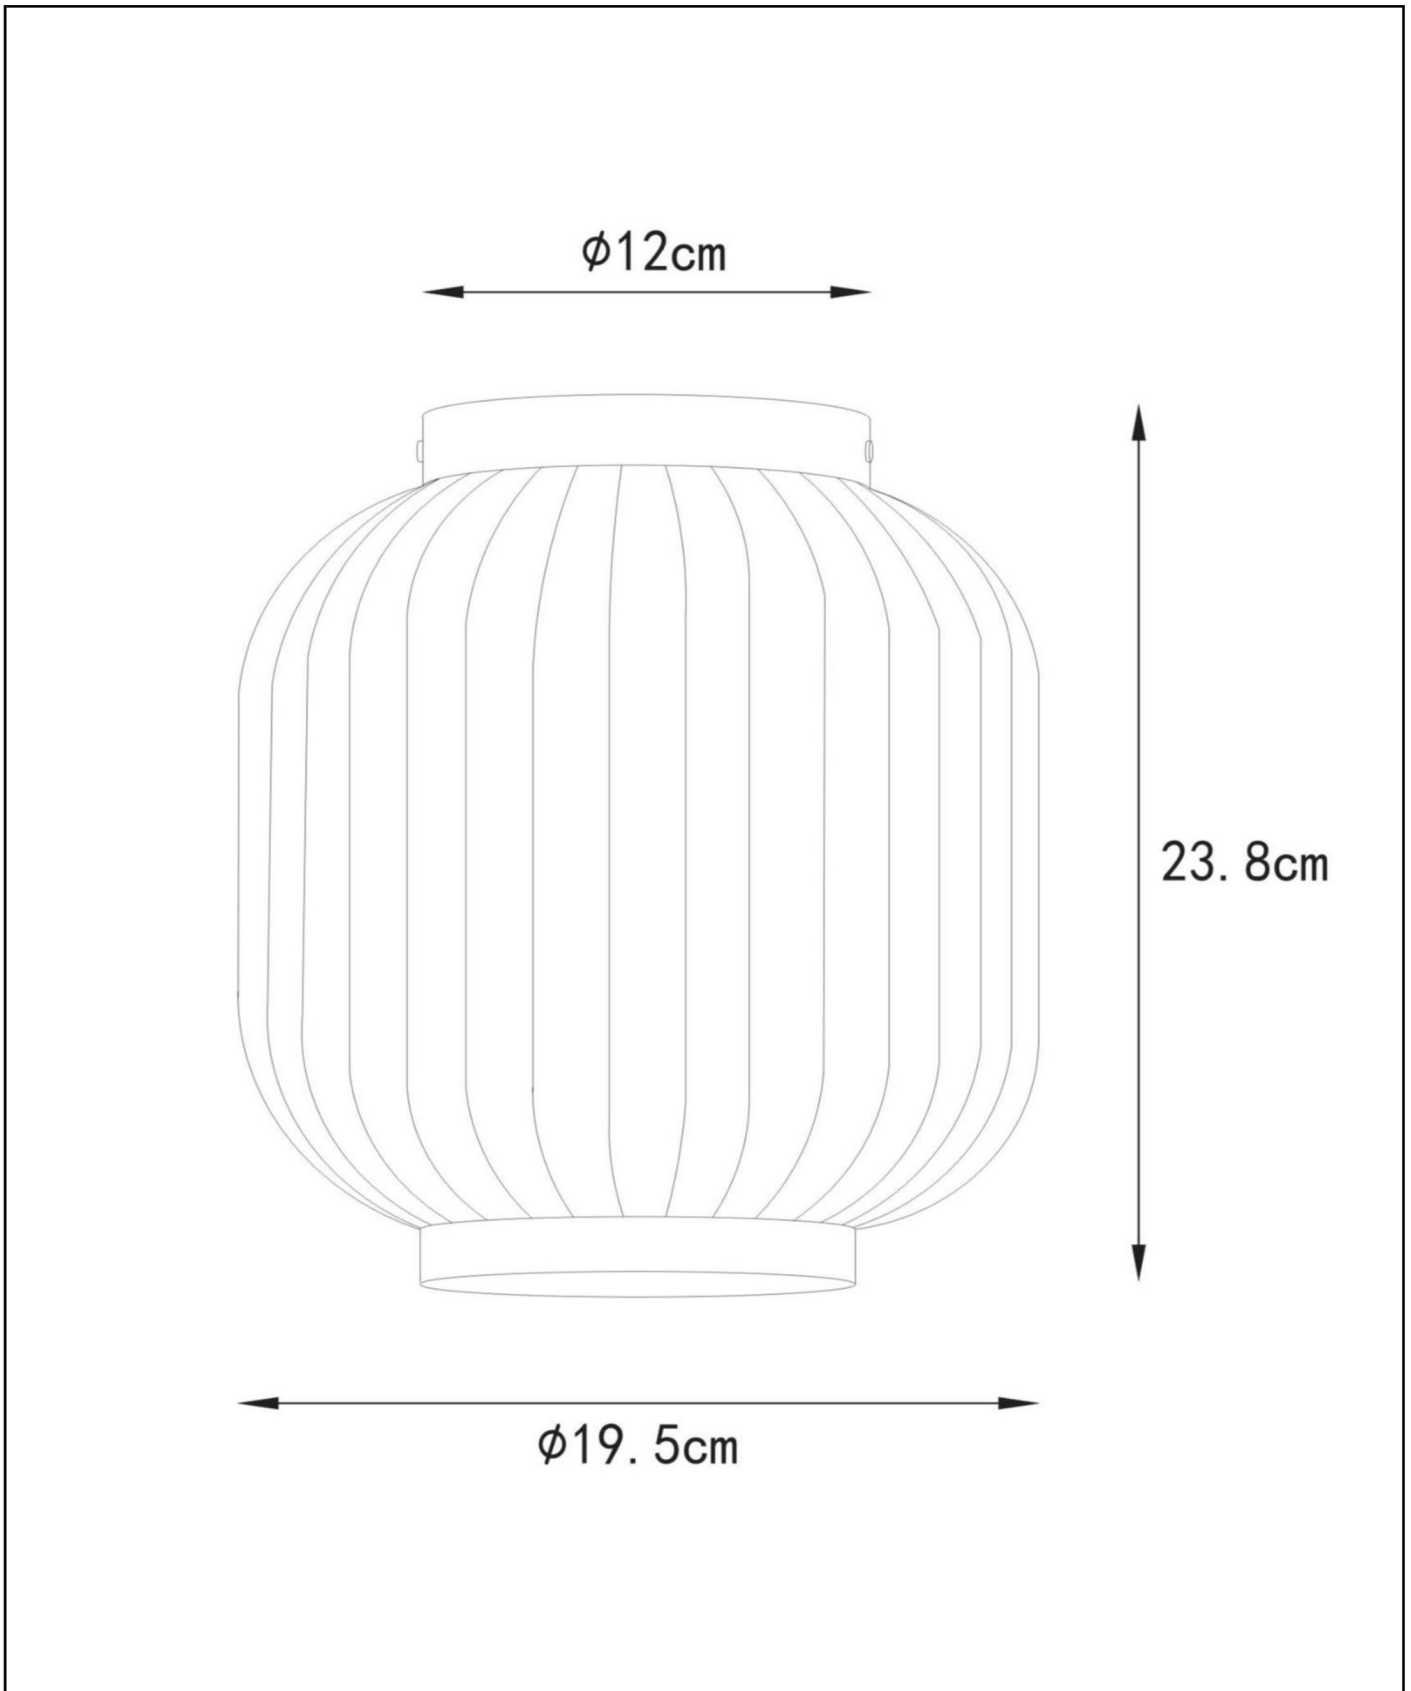

GOSSEItem number: 13135/0131
EAN code: 54 11212134 172

For more specifications or dimensions of this product please visit
www.lucide.com