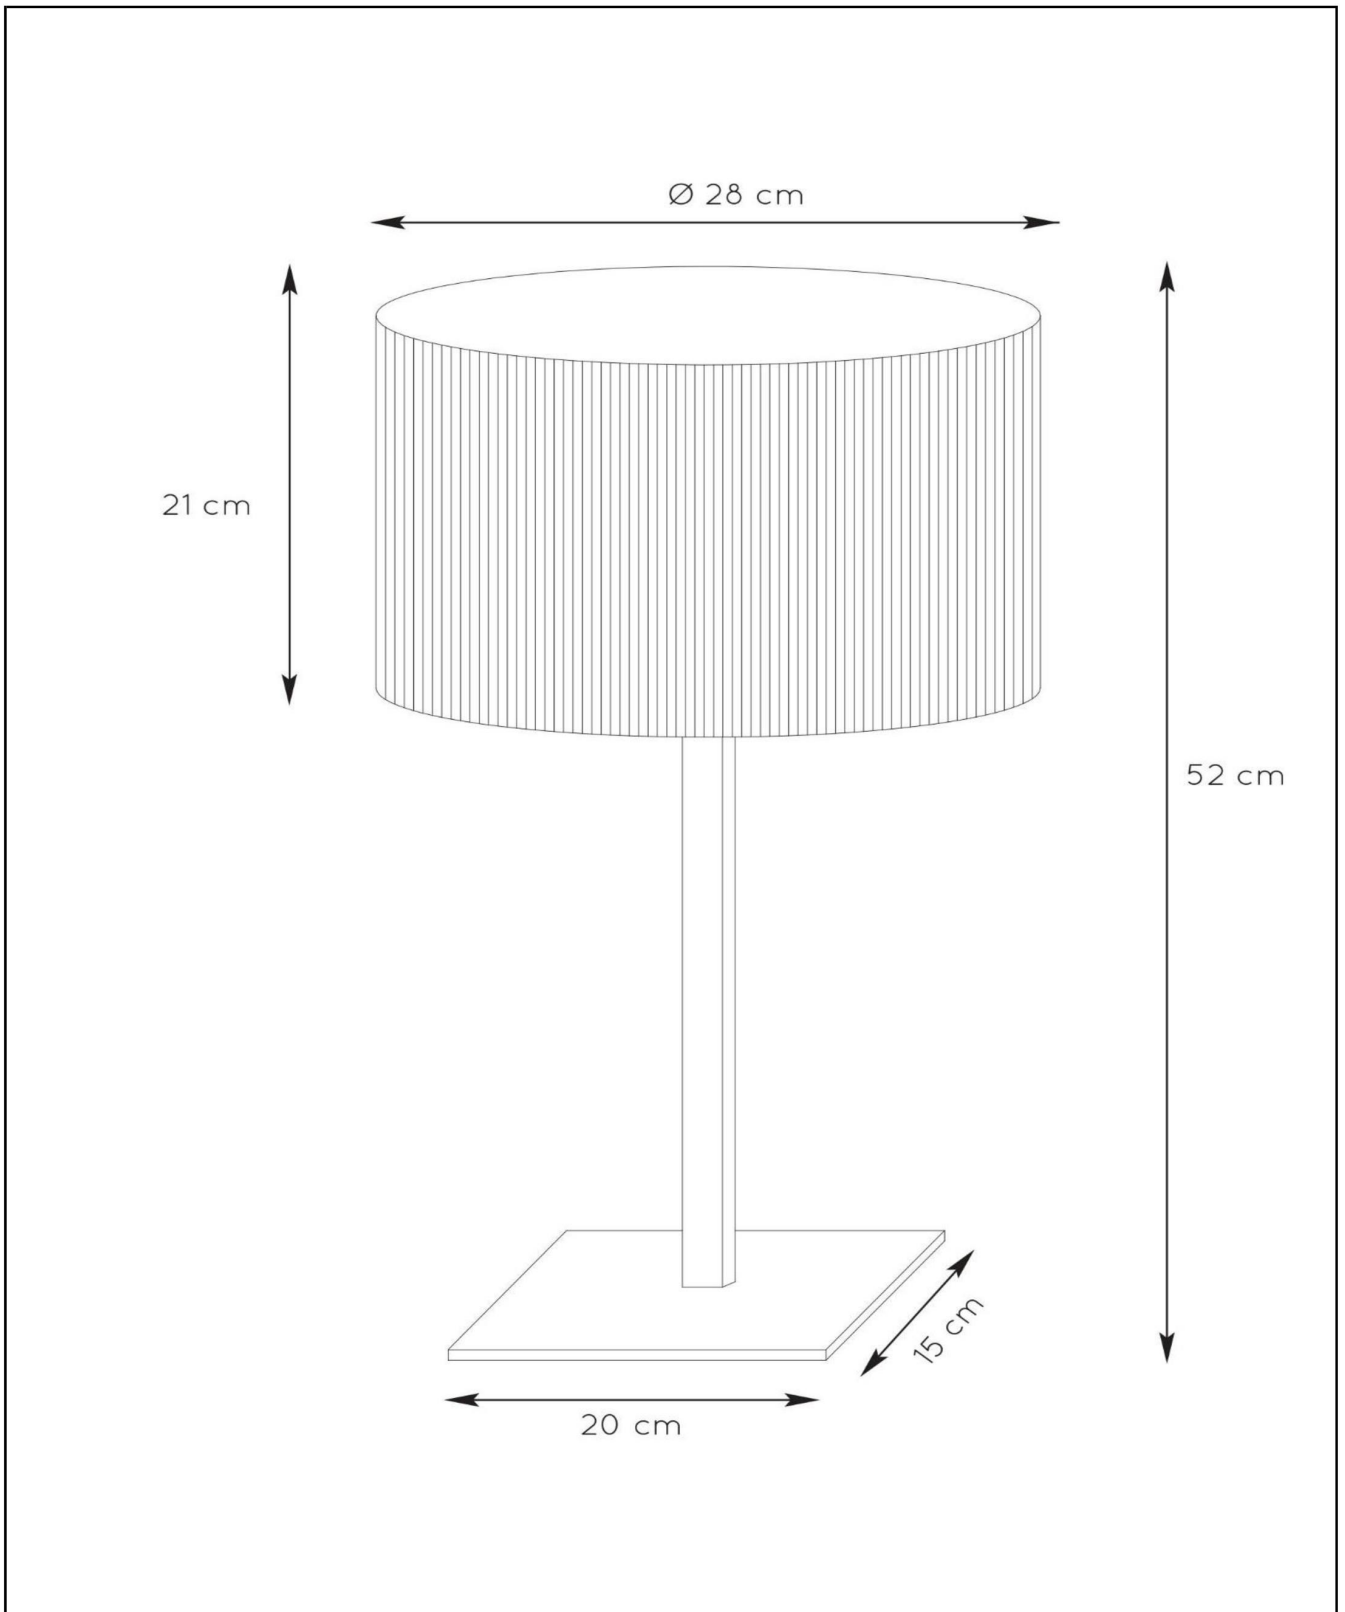

MAGIUS

Item number: 03529/81/30

EAN code: 54 112 120 3 1280

For more specifications or dimensions of this product please visit www.lucide.com