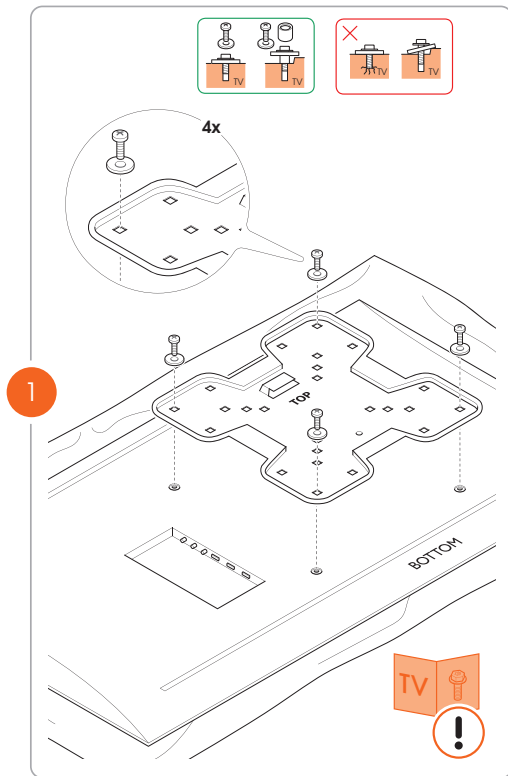

Quick Installation Guide

Suitable for:
TVM 1220 Series | TVM 1240 Series

Need the Full Installation Guide?

Scan QR or visit:
manuals.vogels.com

For:

- extensive instructions in your own language
- installation videos
- DrillRight™ AR app
- tips & tricks
- guarantee terms

WARNING
Always read our safety instructions and installation guide first