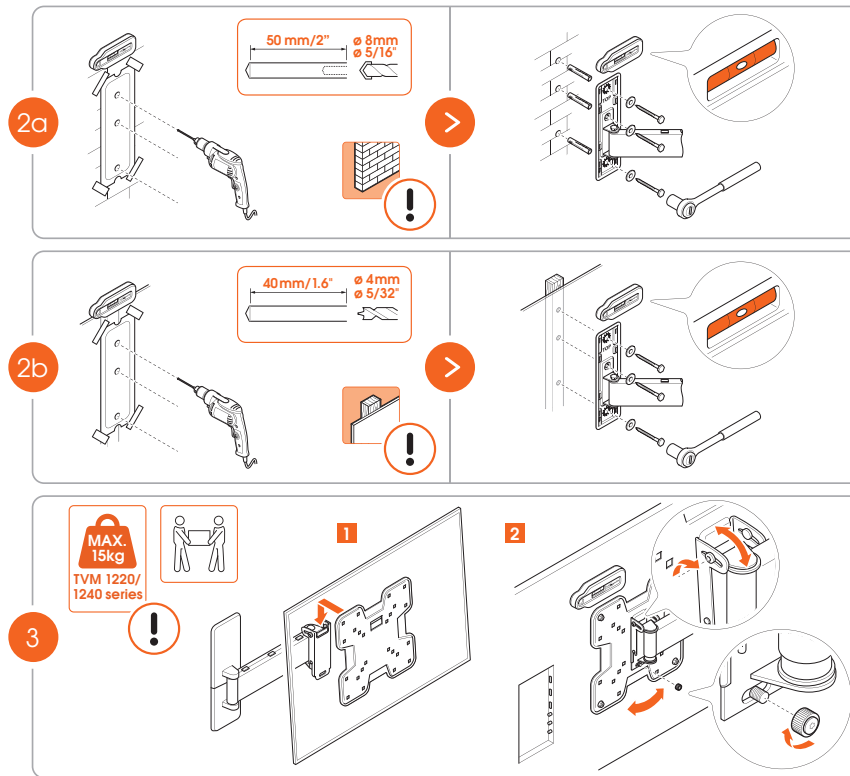

Quick Installation Guide

Suitable for:
TVM 1220 Series | TVM 1240 Series

Need the Full Installation Guide?

Scan QR or visit:
manuals.vogels.com

For:

- extensive instructions in your own language
- installation videos
- DrillRight™ AR app
- tips & tricks
- guarantee terms

WARNING
Always read our safety instructions and installation guide first