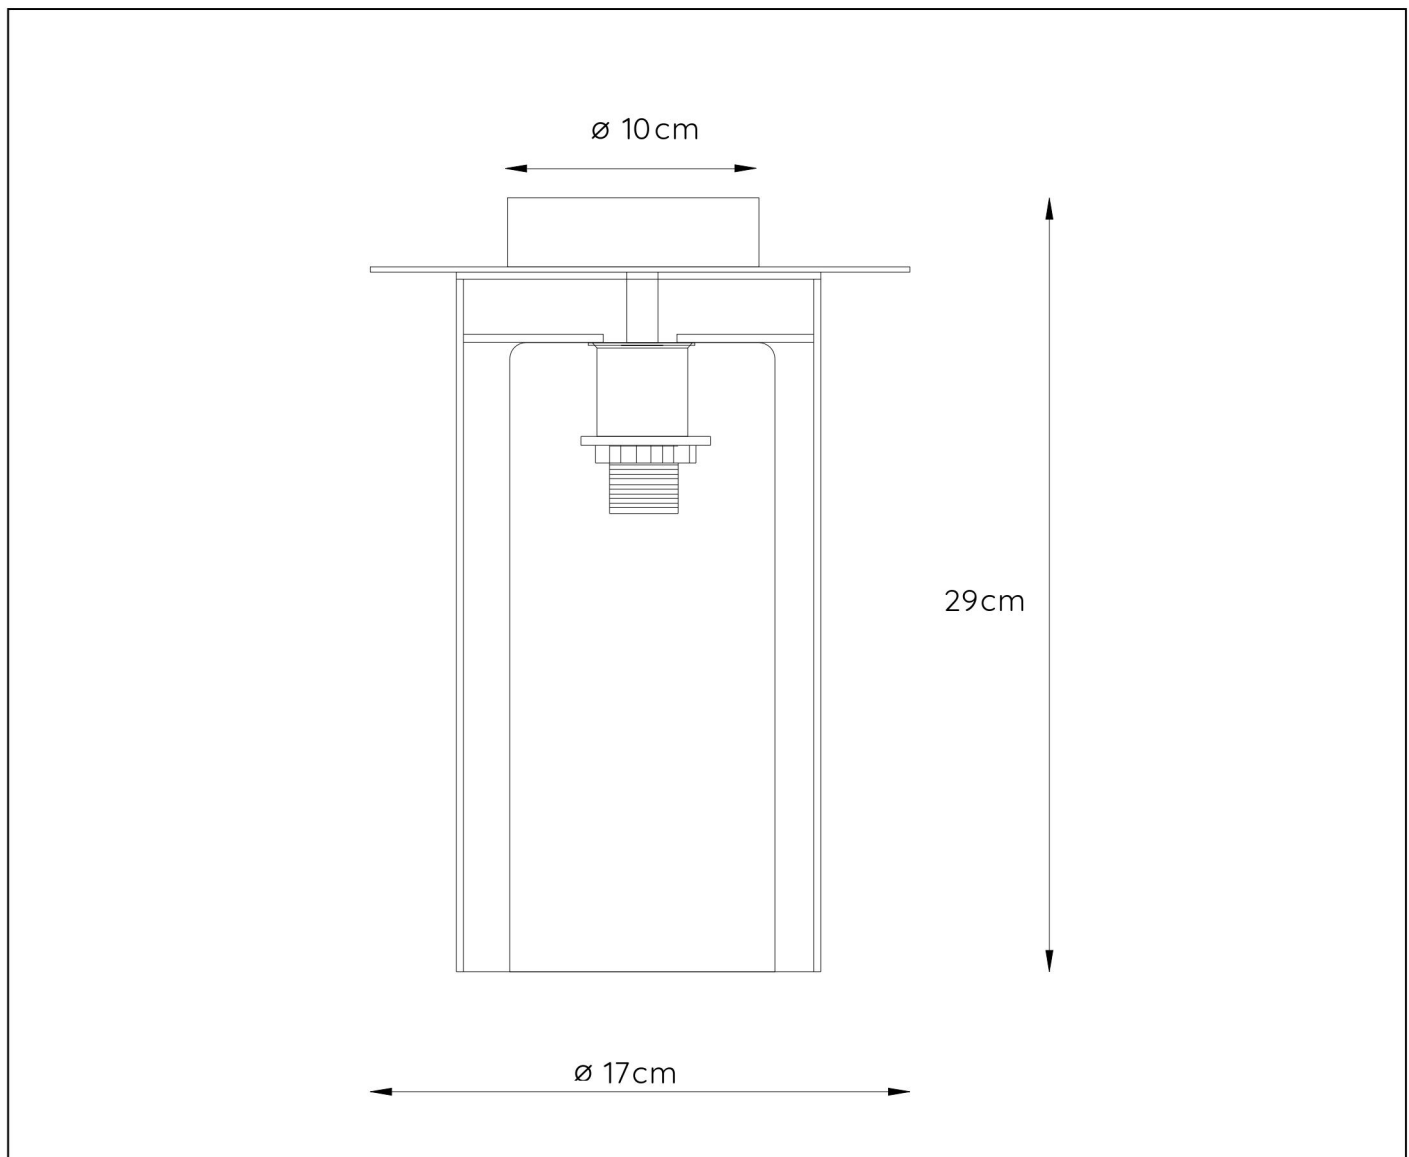

DOUNIA

Itemnumber : 78194/01/30

EAN code : 5411212782595

For more specifications, dimensions please visit

www.lucide.com