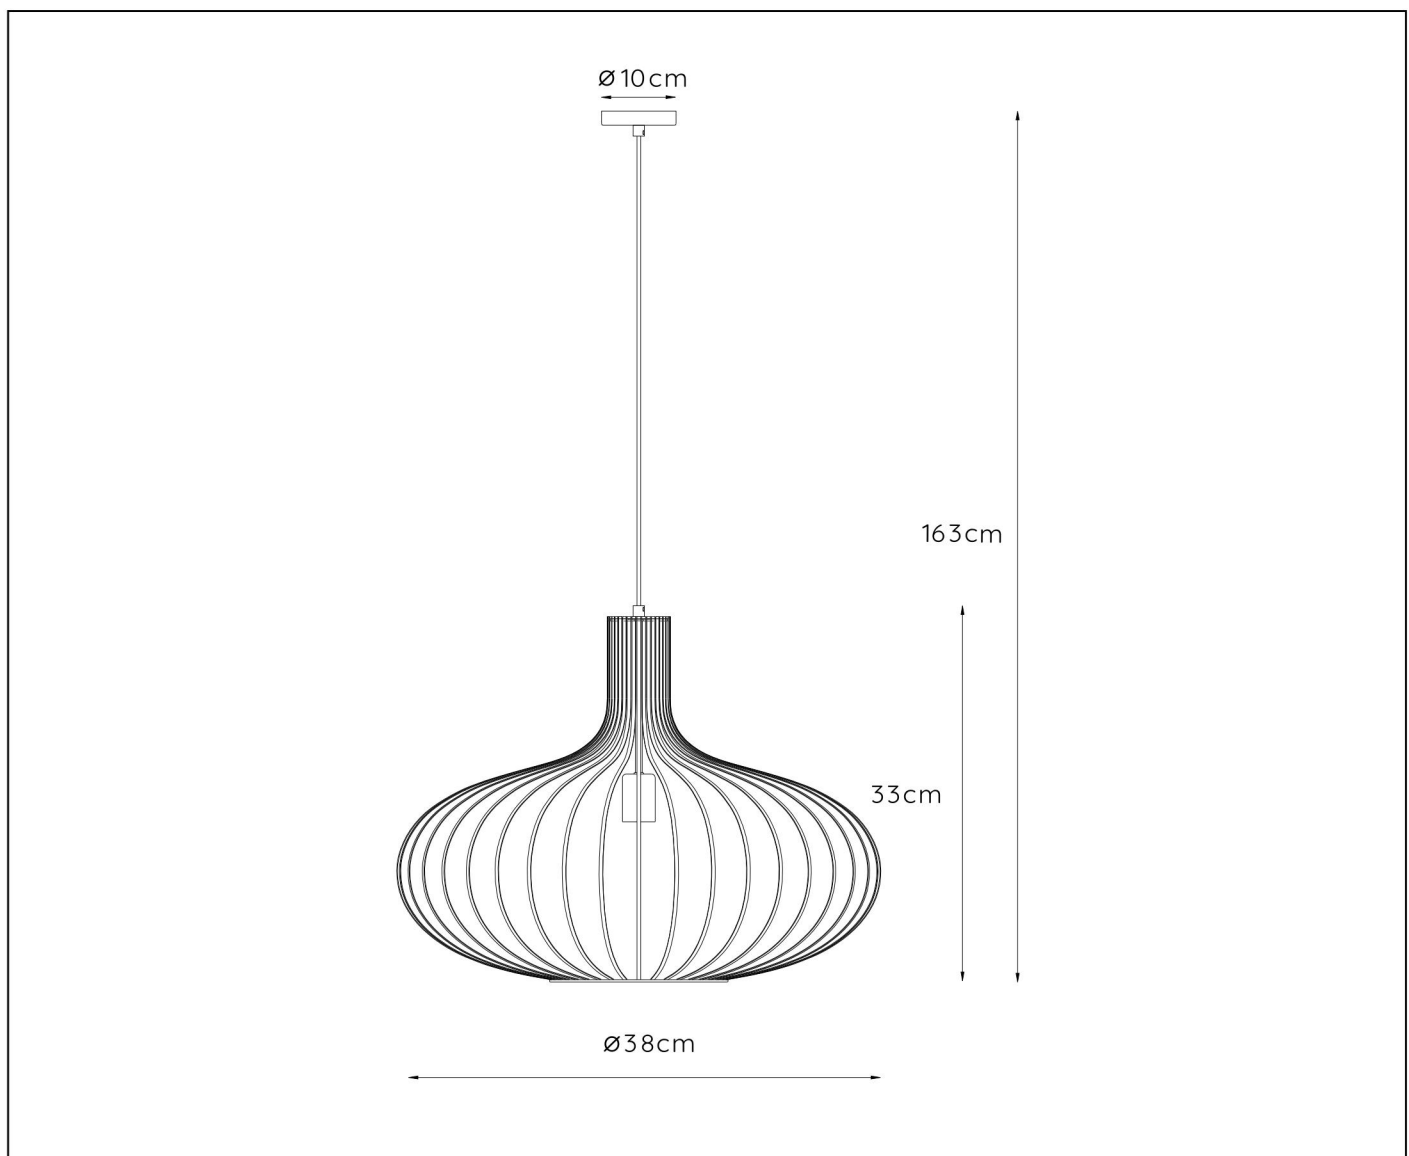

# MERLINA

Itemnumber : 78393/38/66

EAN code : 5411212782571

For more specifications, dimensions please visit

[www.lucide.com](http://www.lucide.com)