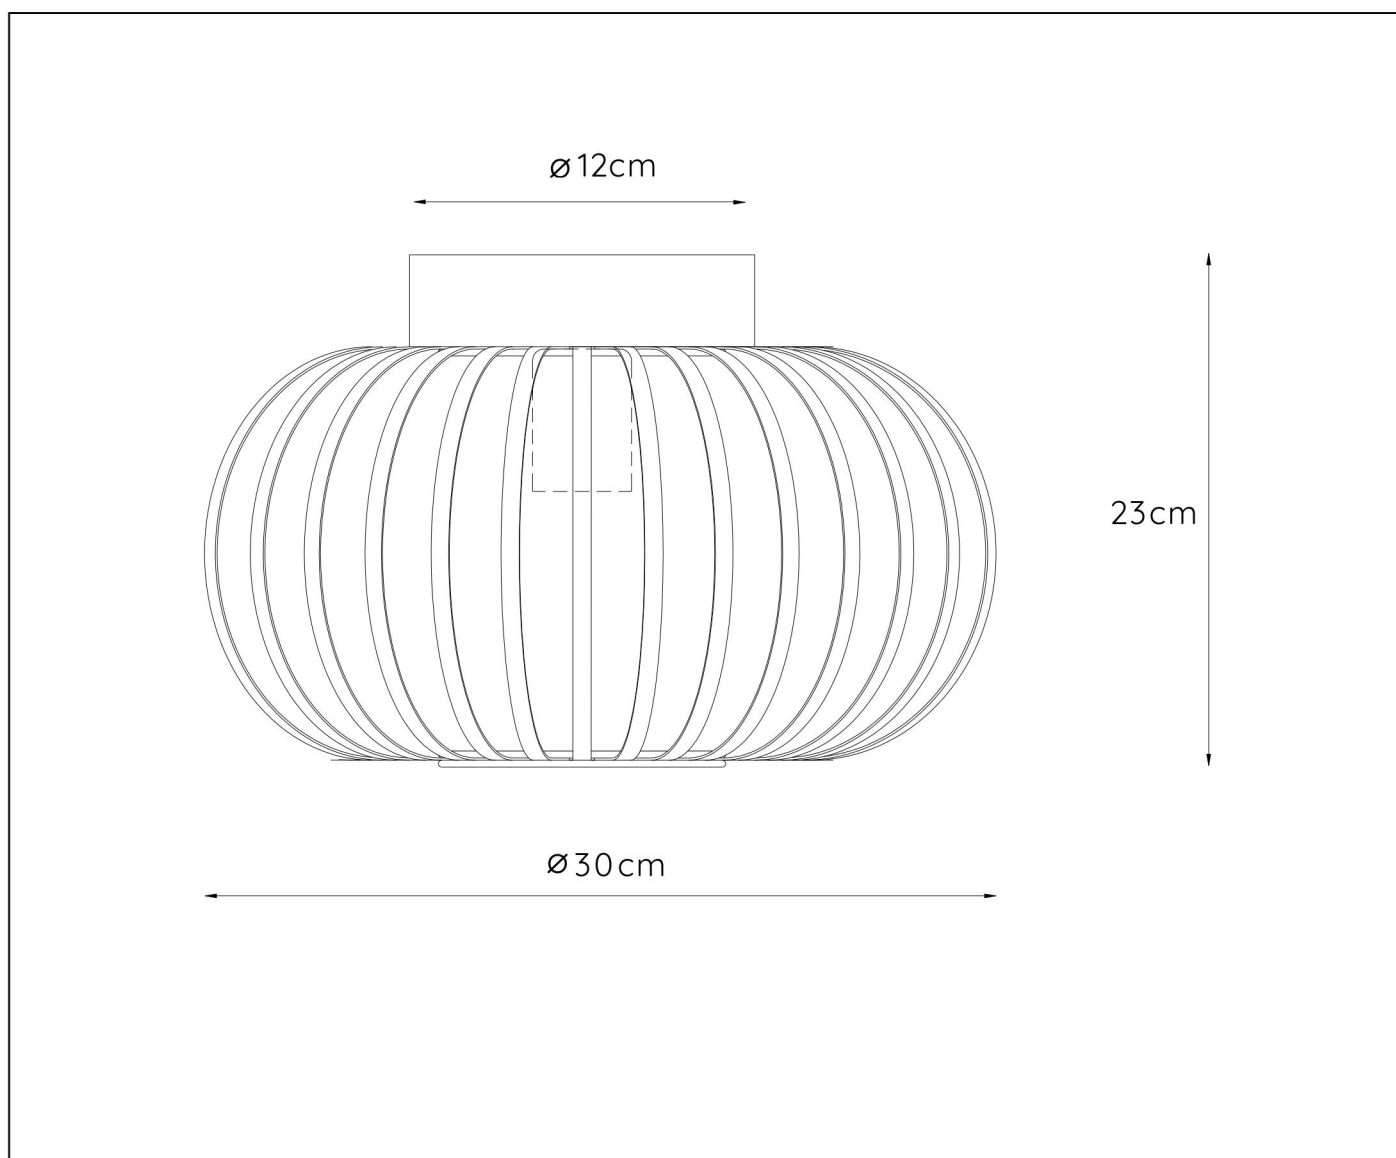

MERLINA

Itemnumber :78193/30/66

EAN code : 5411212782557

For more specifications, dimensions please visit

www.lucide.com