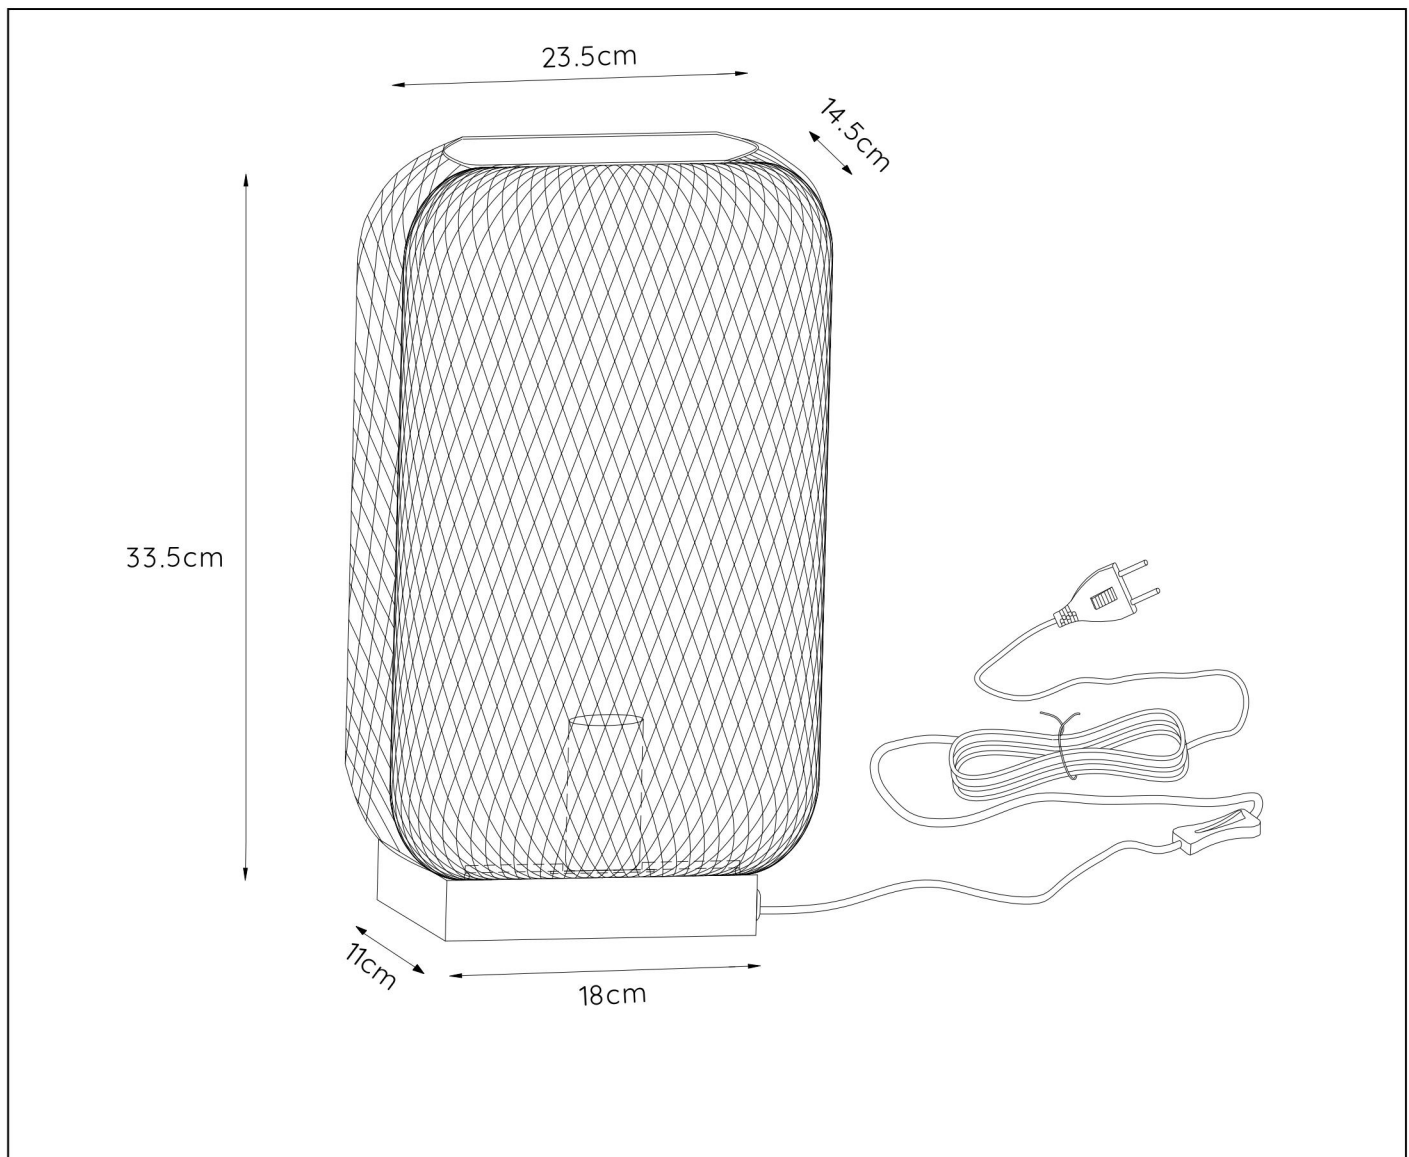

MESH

Itemnumber :78592/01/30

EAN code : 5411212782540

For more specifications, dimensions please visit

www.lucide.com