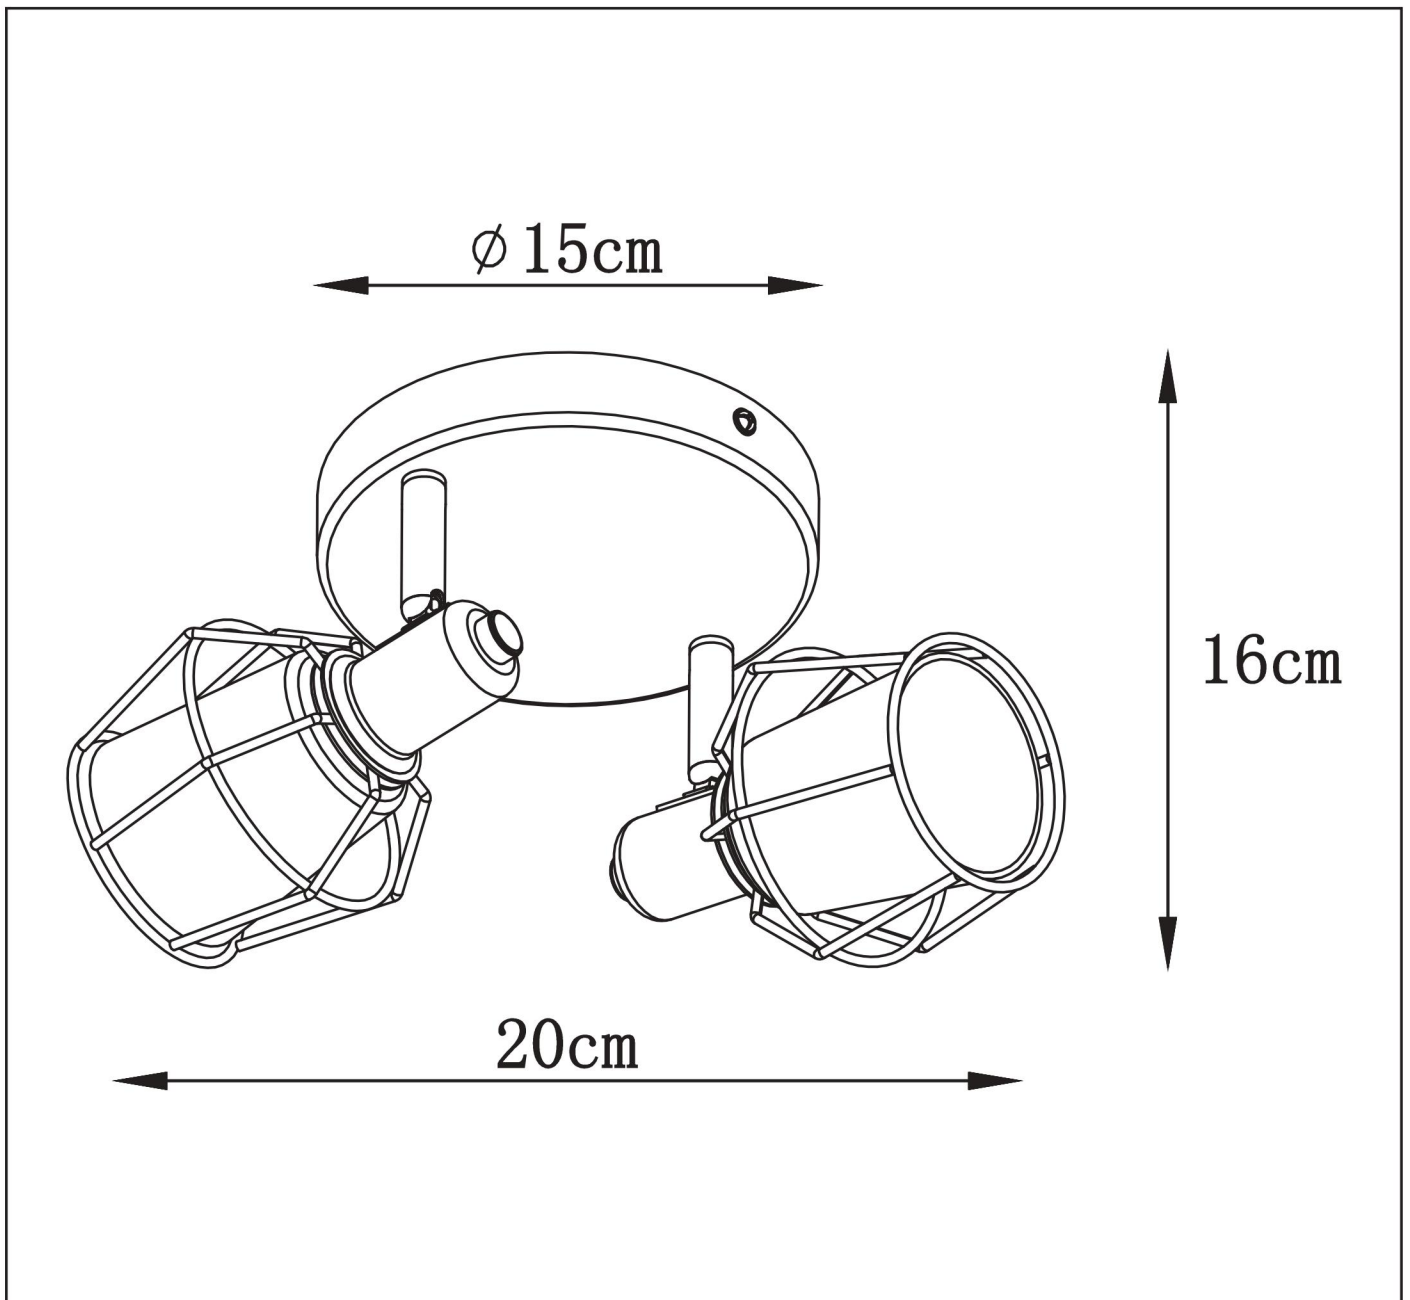

LUCIDE

TECHNICAL DRAWING & DIMENSIONS

NILA

Item number :77977/12/30

EAN code : 5411212770981

For more specifications, dimensions please visit

www.lucide.com