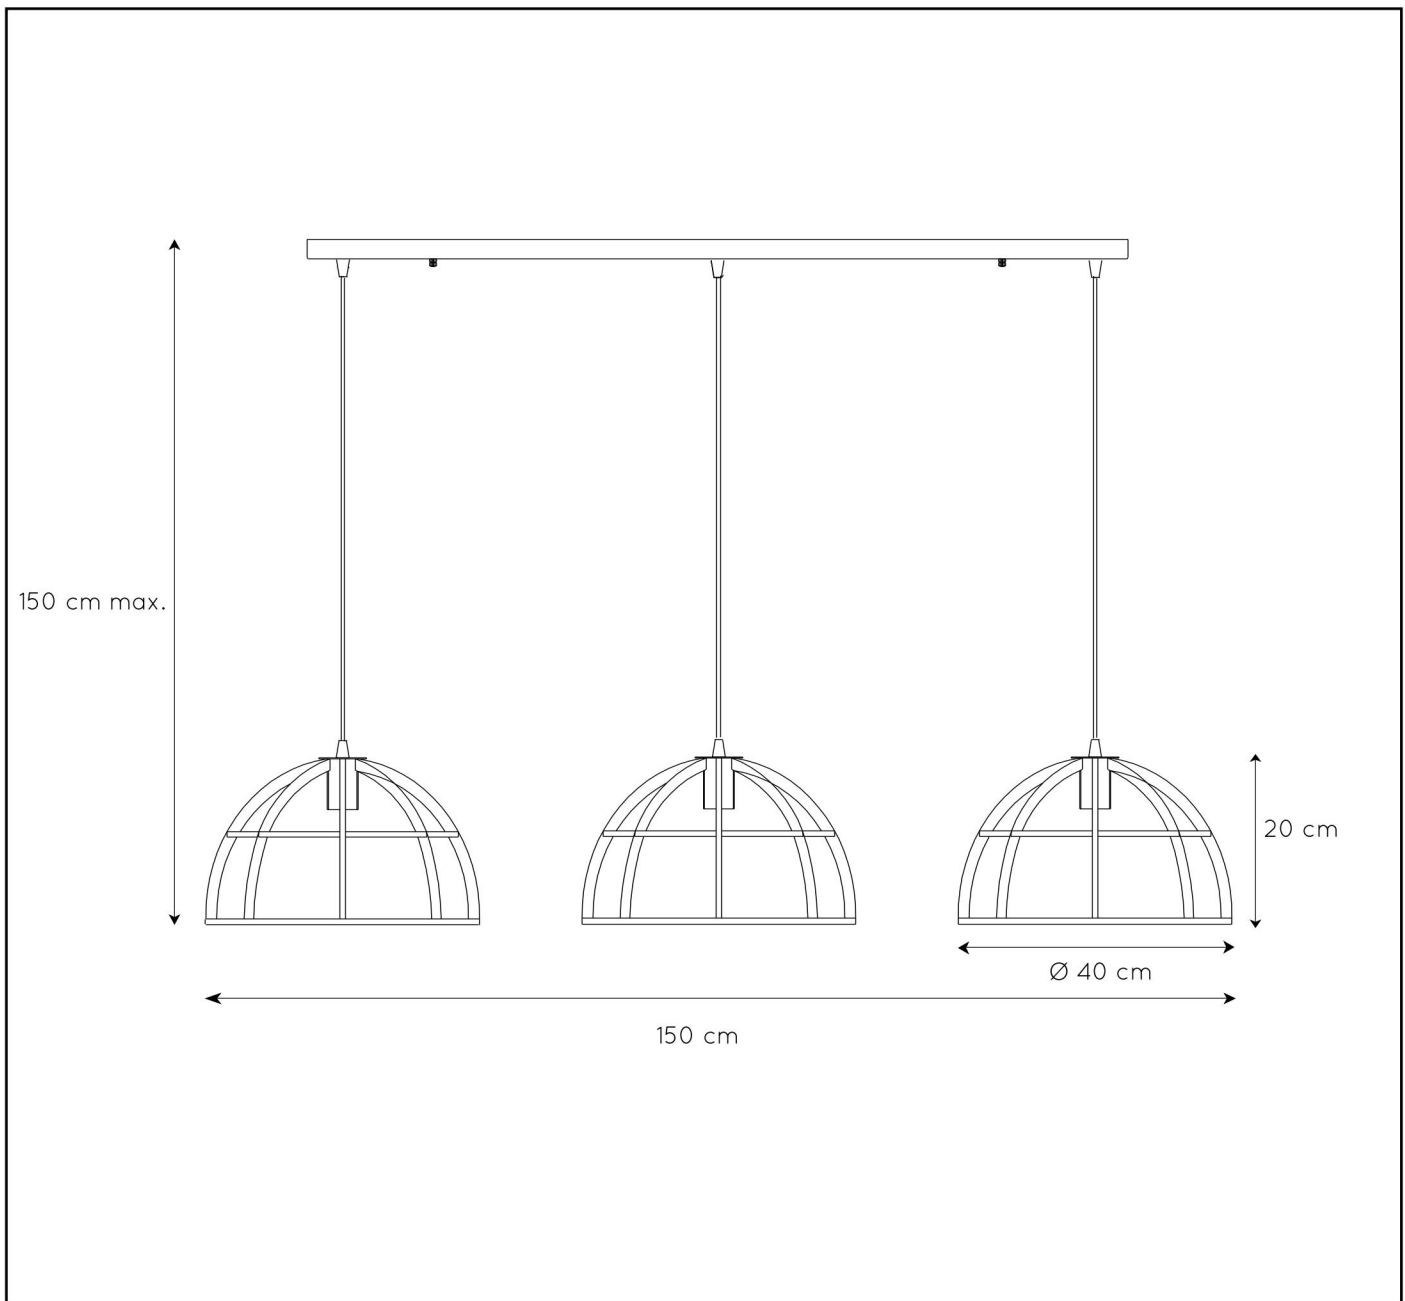

DIKRA

Item number : 76464/03/30

EAN code : 5411212761026

For more specifications, dimensions please visit

www.lucide.com