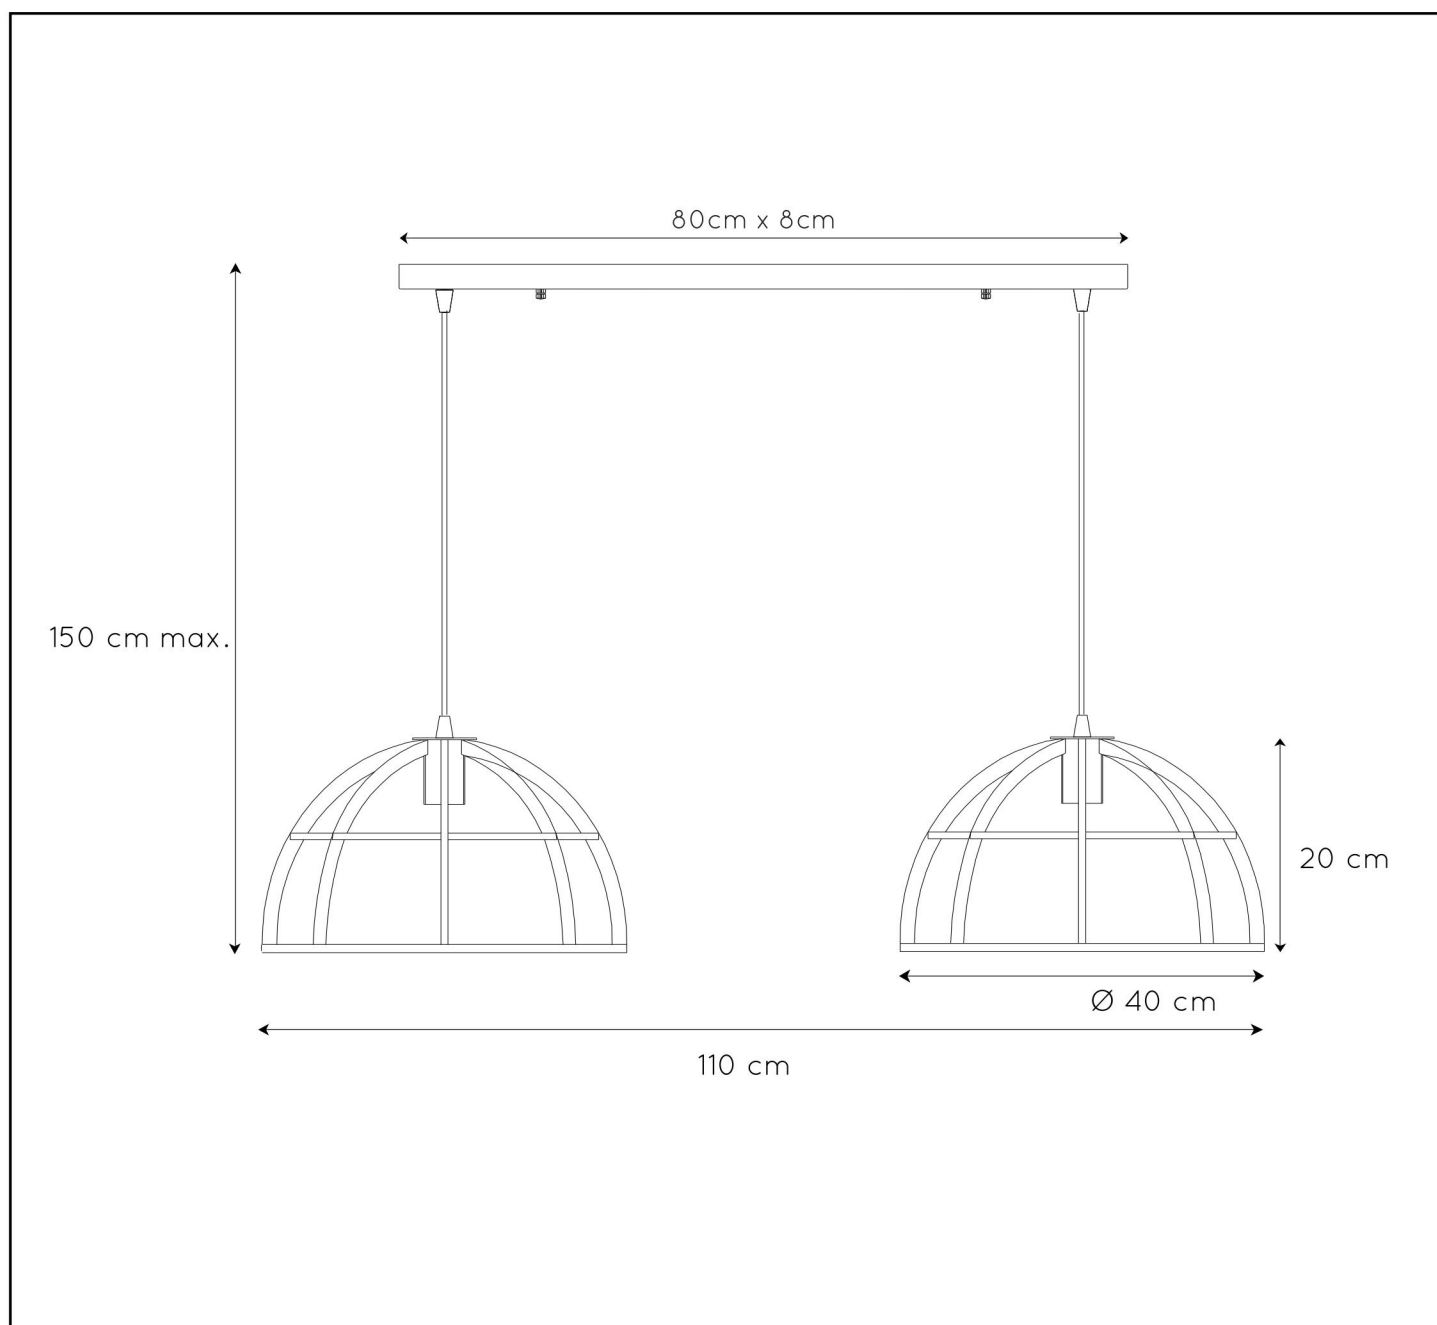

# DIKRA

Item number : 76464/02/30

EAN code : 5411212761019

For more specifications, dimensions please visit

[www.lucide.com](http://www.lucide.com)