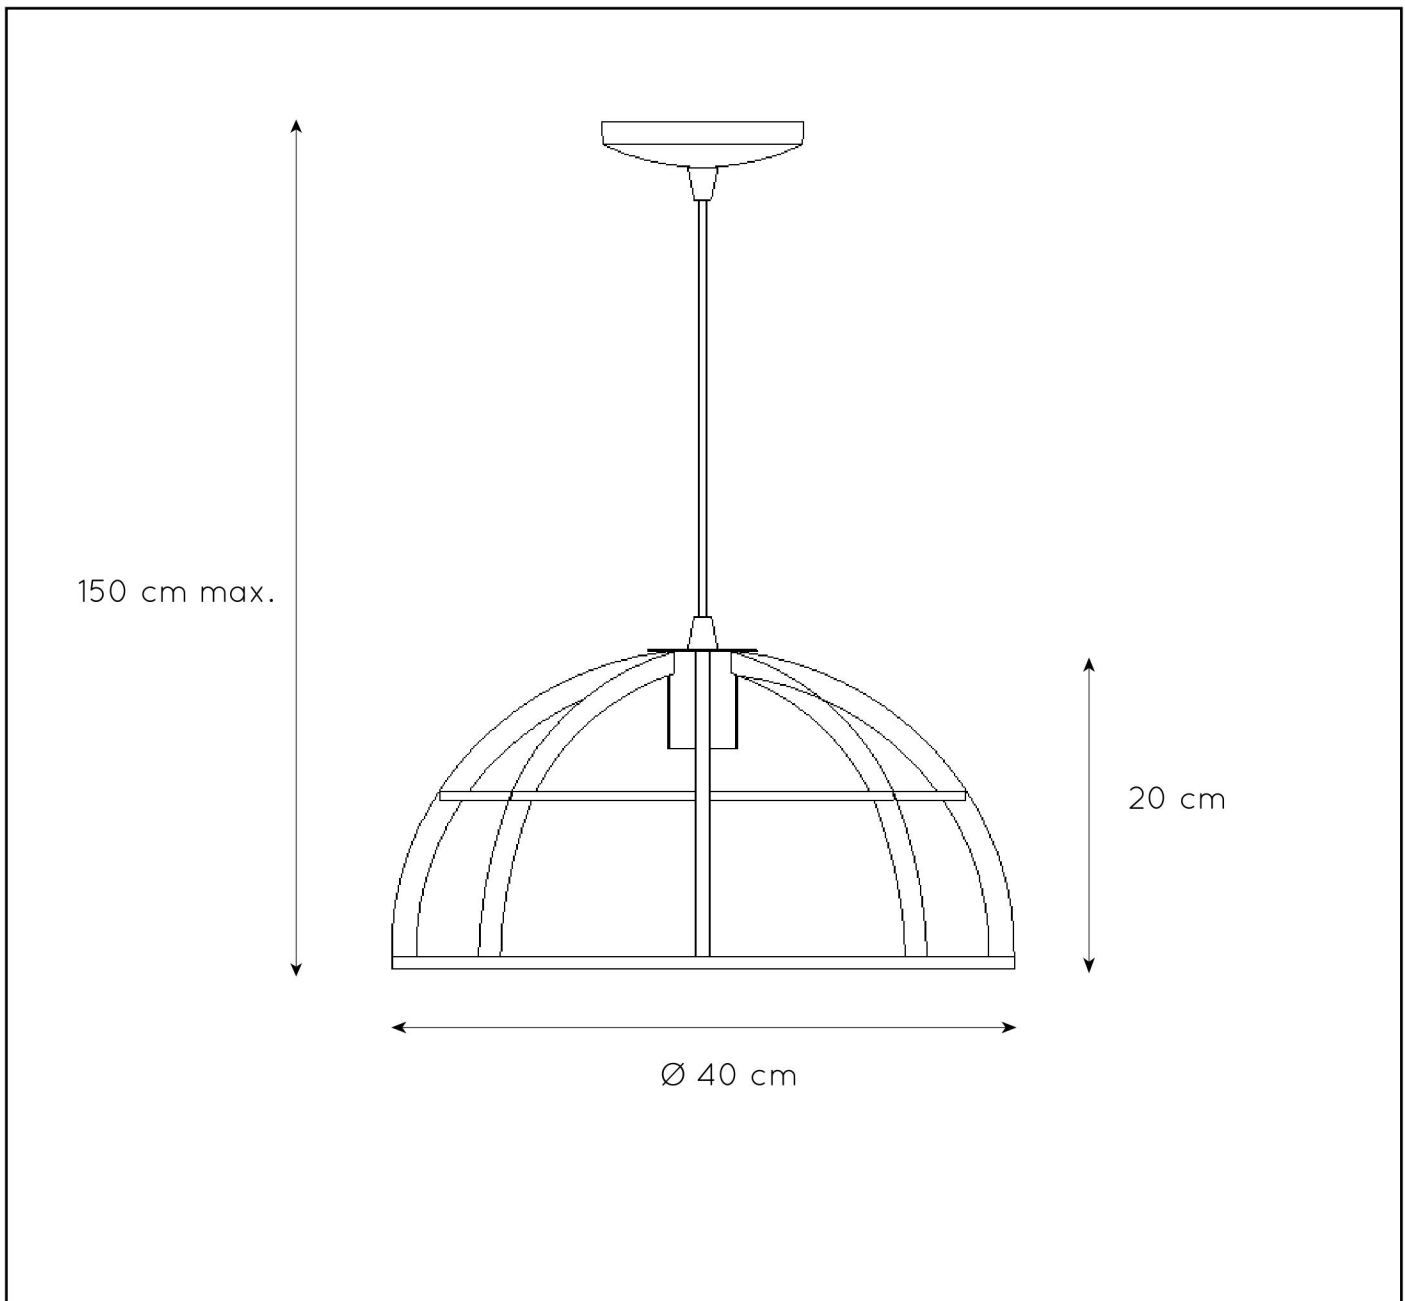

DIKRA

Item number : 76464/01/30
EAN code : 5411212761002

For more specifications, dimensions please visit
www.lucide.com