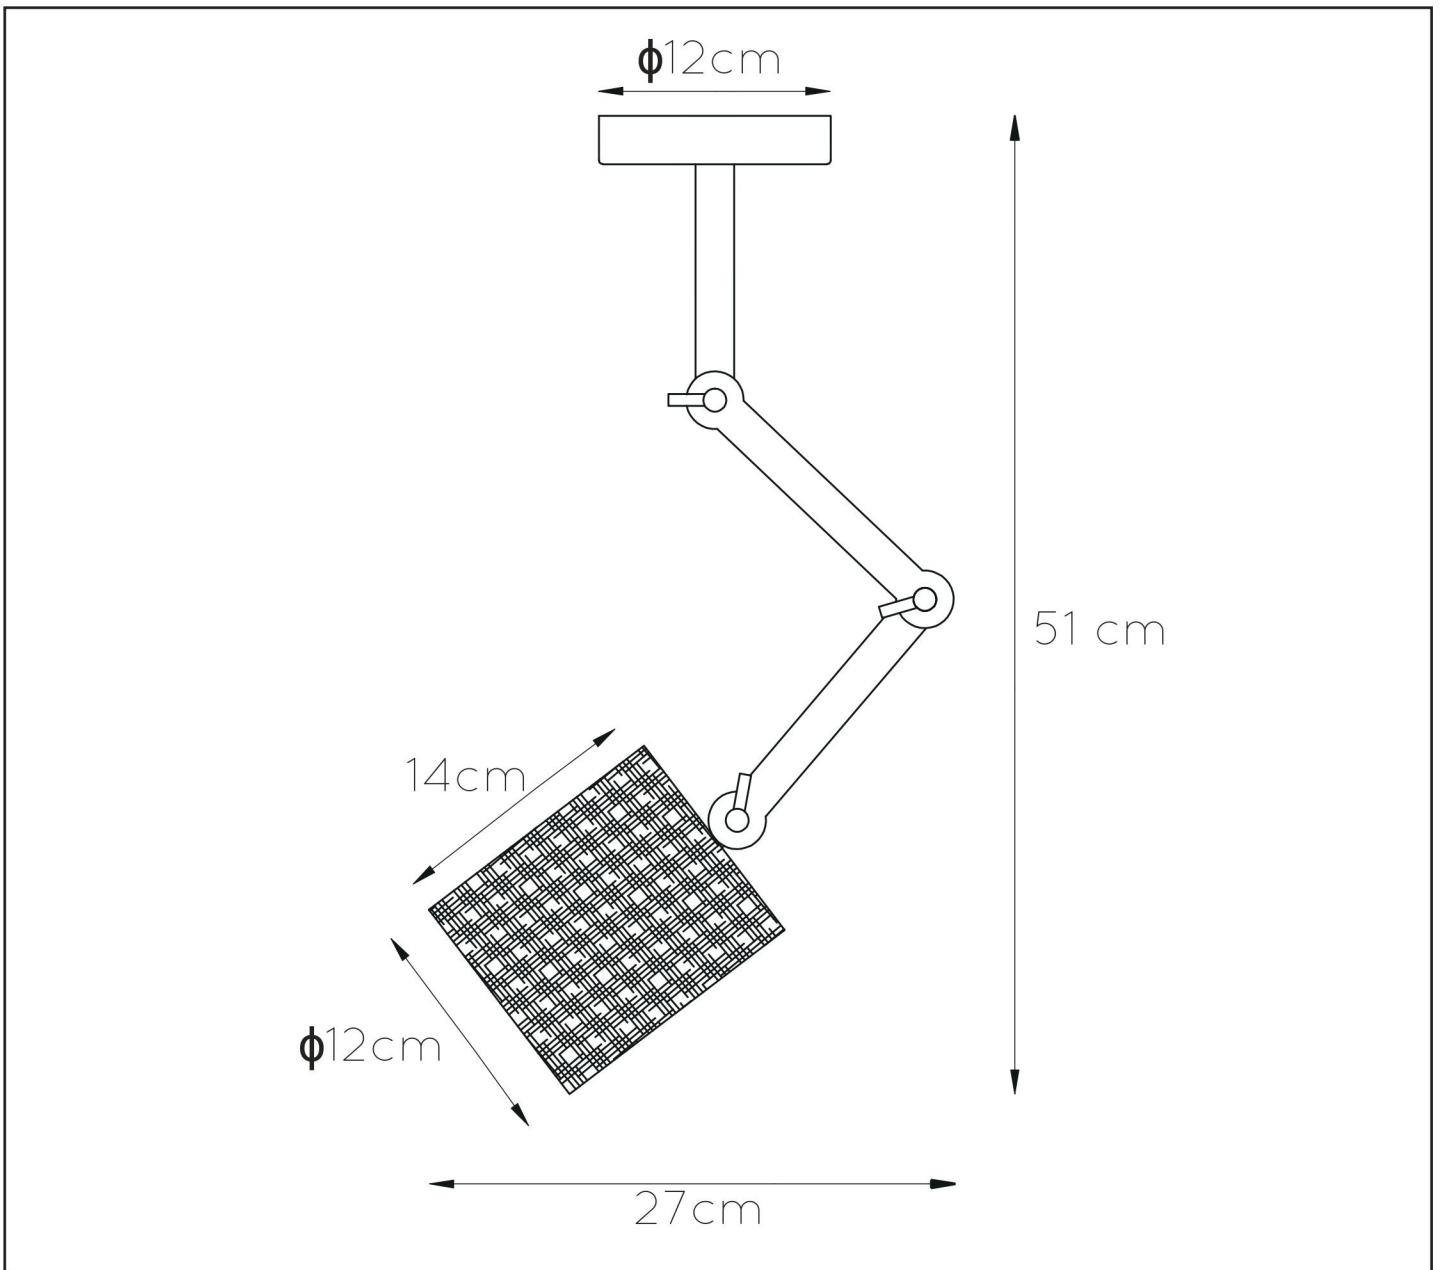

# TAMPA

Item number : 45192/81/30

EAN code : 5411212451385

For more specifications, dimensions please visit

[www.lucide.com](http://www.lucide.com)