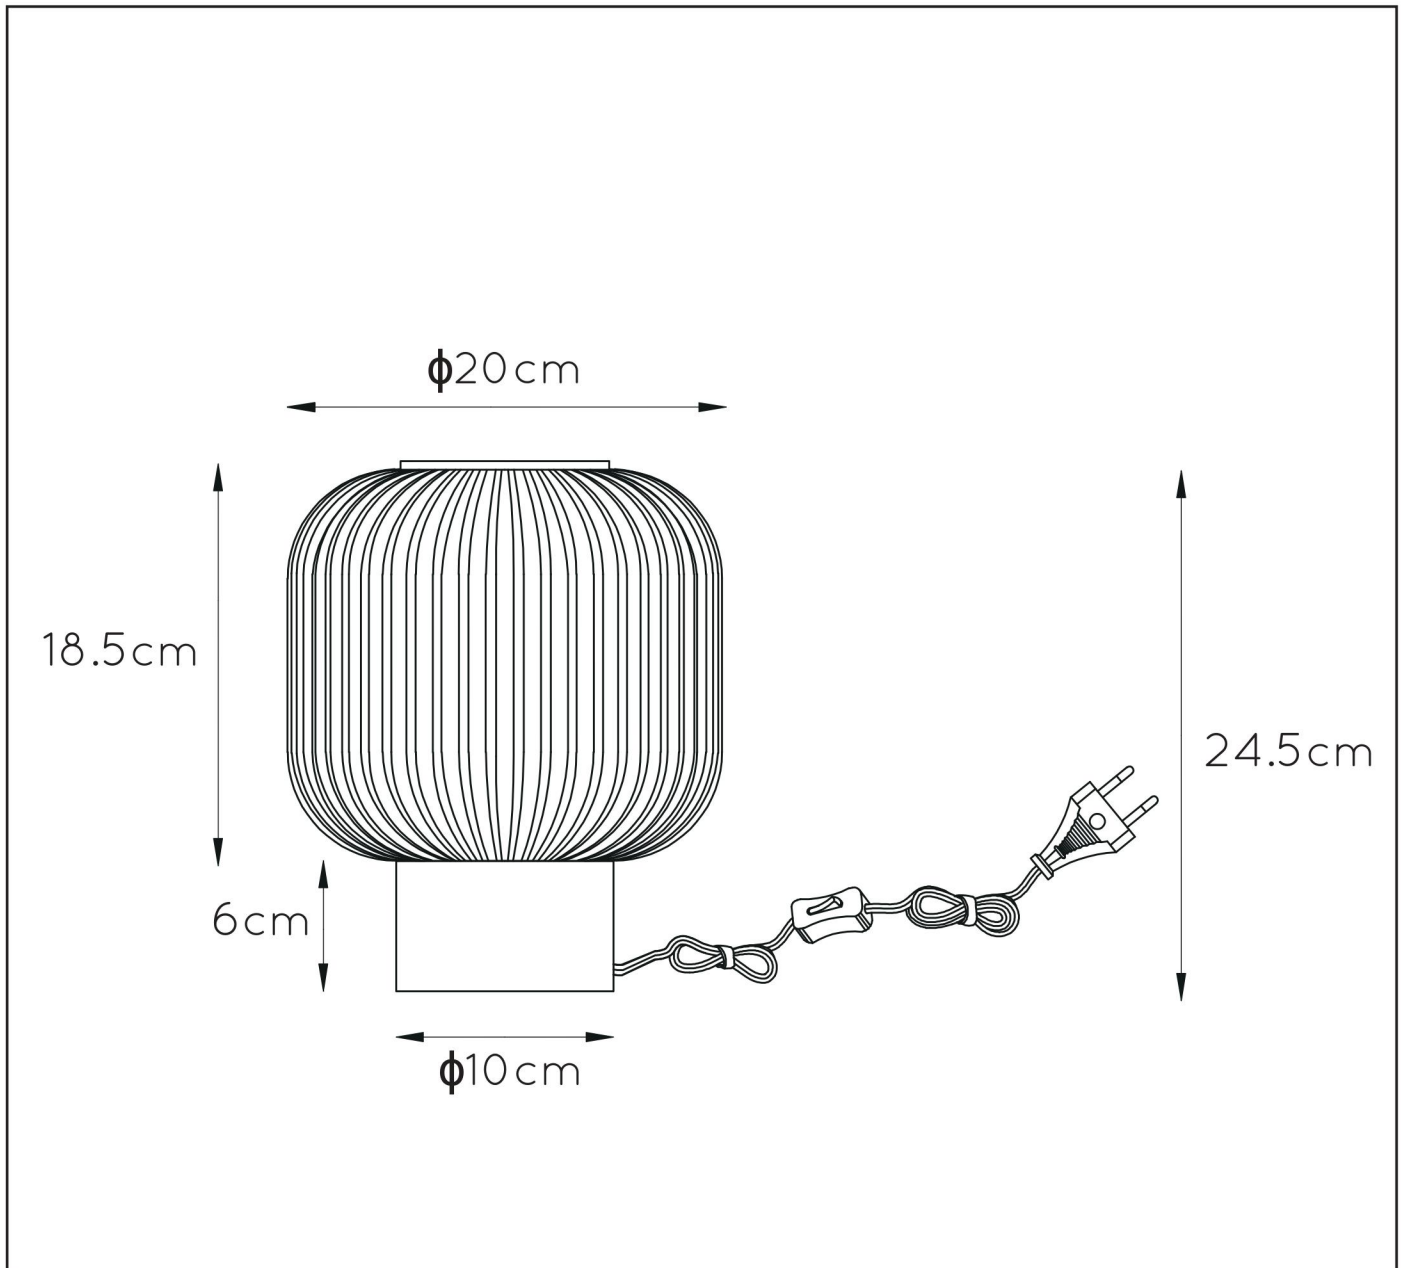

MALOTO

item number : 45586/20/33
 EAN code : 5411212451248

item number : 45586/20/62
 EAN code : 5411212451255

For more specifications, dimensions please visit
www.lucide.com