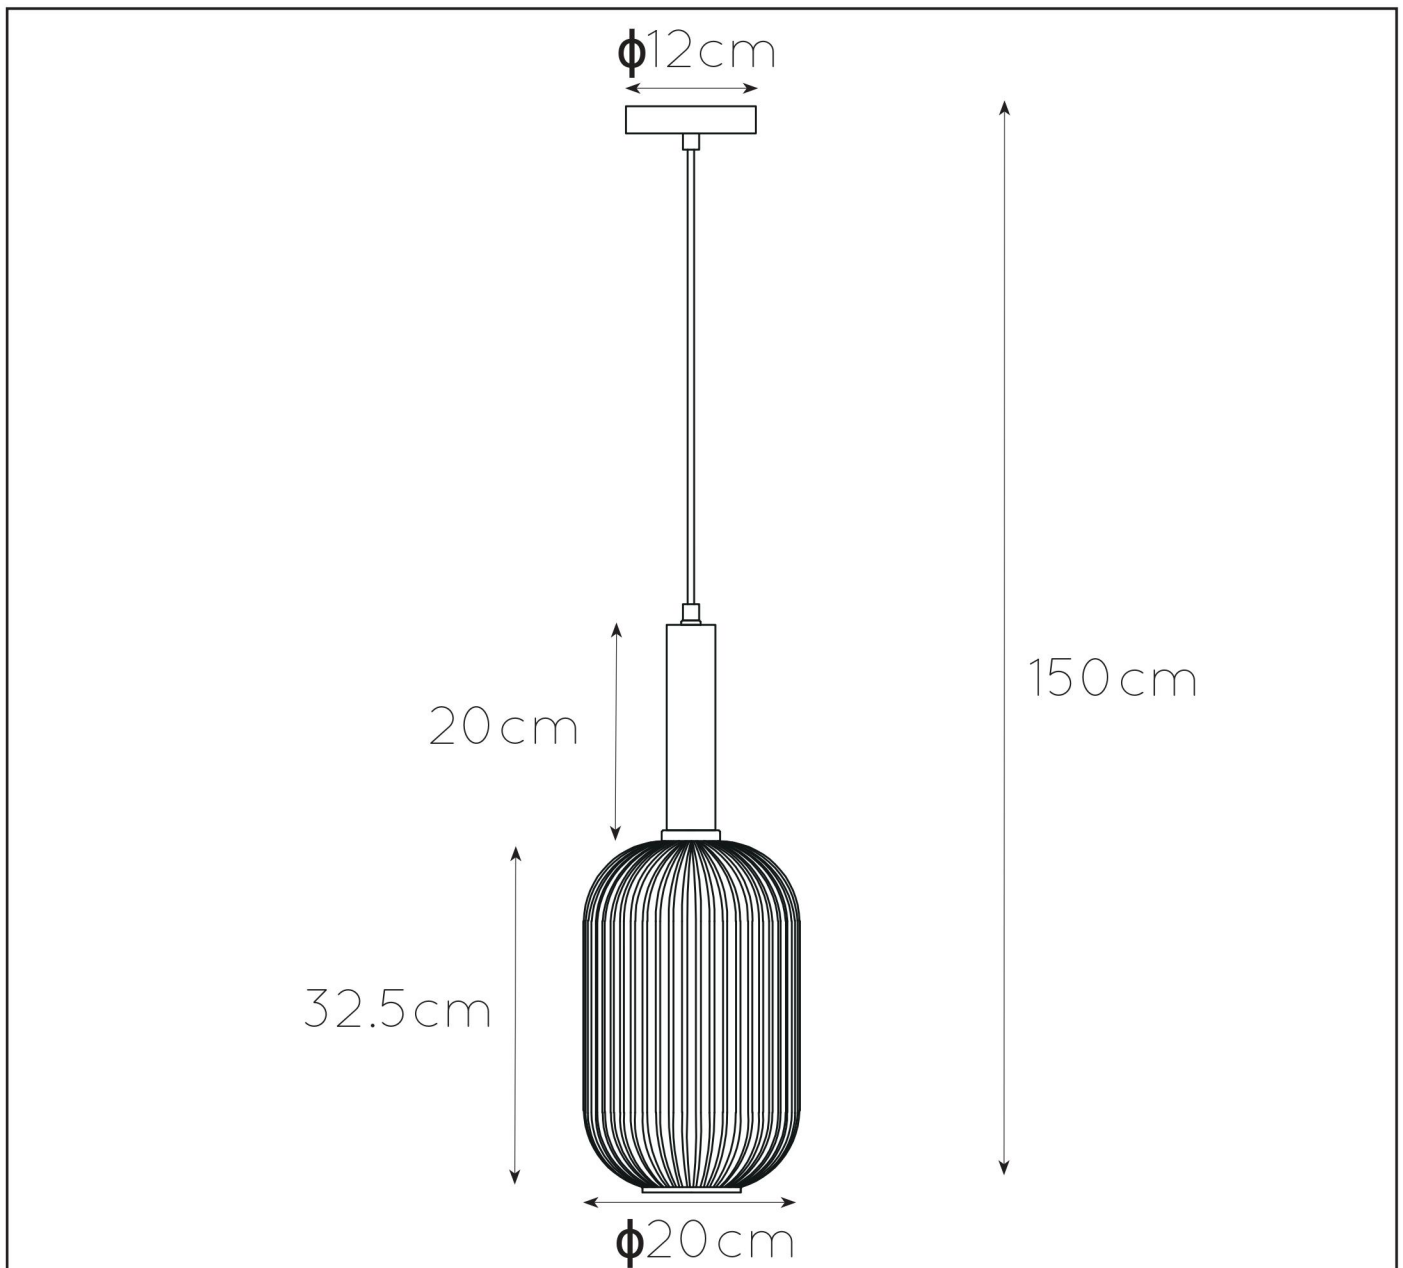

MALOTO

item number : 45386/20/33
EAN code : 5411212451170

item number : 45386/20/62
EAN code : 5411212451187

For more specifications, dimensions please visit
www.lucide.com