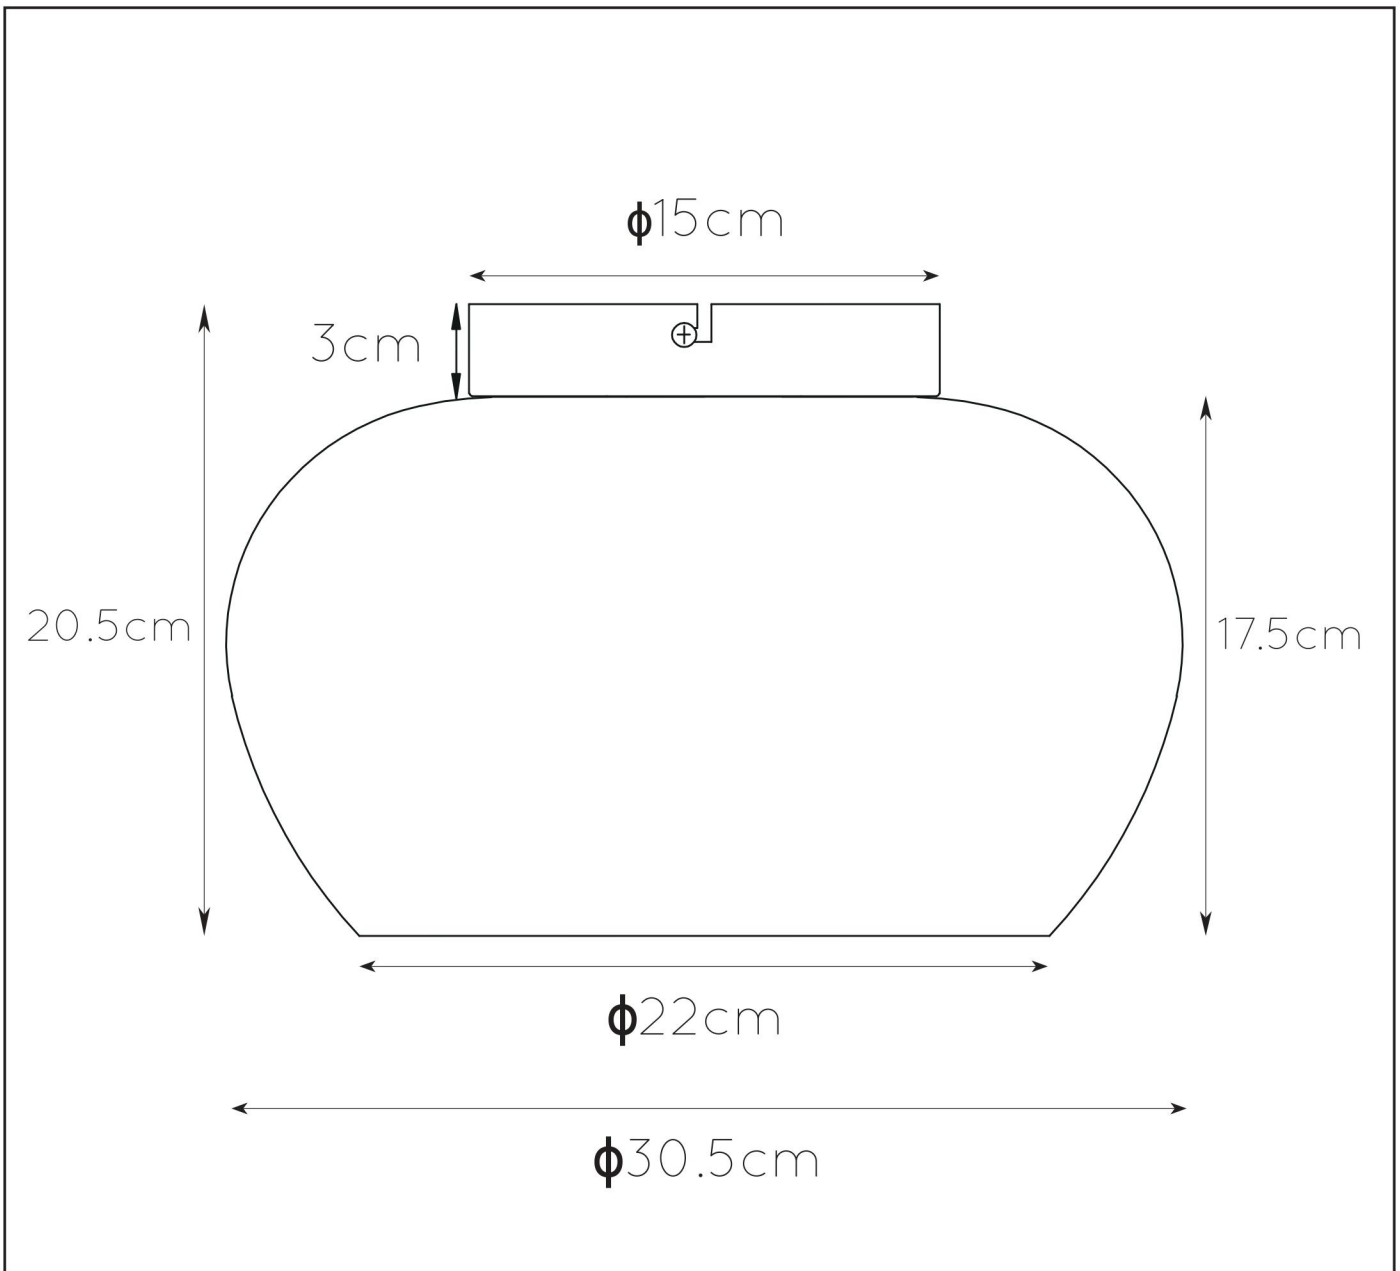

LUCIDE

JUDI

Item number : 45177/30/65

EAN code : 5411212451002

For more specifications, dimensions please visit
www.lucide.com